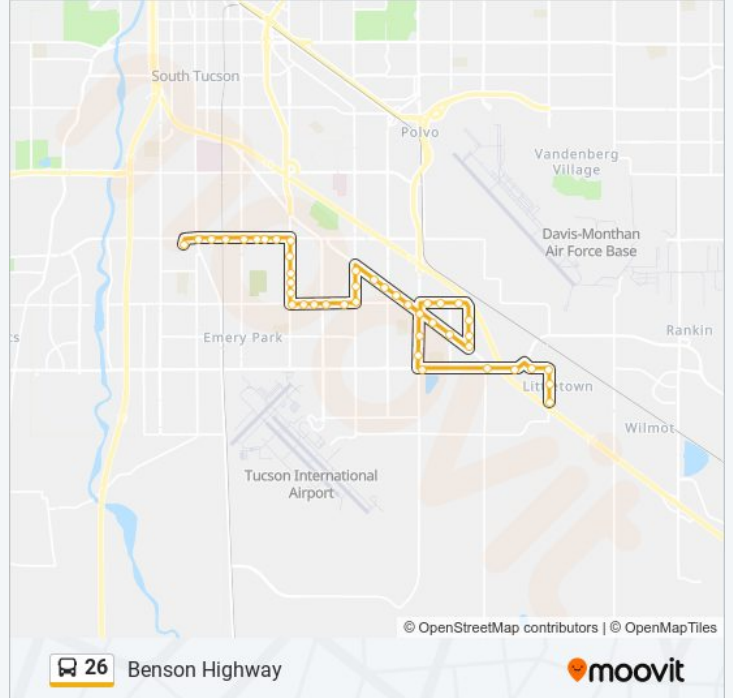

### Direction: 26 Craycroft/I-10

43 stops

[VIEW LINE SCHEDULE](#)

- Laos Transit Center
- Irvington/6th Av (Se)
- Irvington/3rd Av (Se)
- Irvington/1st Av (Sw)
- Irvington/Park Av (Se)
- Irvington/Mountain (Sw)
- Irvington/Highland (Sw)
- Irvington/Cherry (Se)
- Campbell Av/Irvington (Sw)
- Campbell Av/Wyoming (Sw)
- Campbell Av/Bantam (Sw)
- Campbell Av/Oregon (Sw)
- Campbell Av/Holladay (Sw)
- Drexel/Campbell (Se)
- Drexel/Jasmine (Se)
- Drexel/Wilson (Se)
- Drexel/Tucson (Se)
- Drexel/Country Club Mhp (Se)
- Country Club/Drexel (Ne)
- Country Club/Behan St (Ne)
- Country Club/Bantam Rd (Ne)
- Benson Hy/Masterson (Se)

### 26 bus Time Schedule

26 Craycroft/I-10 Route Timetable:

Sunday	6:31 AM - 6:31 PM
Monday	5:54 AM - 10:56 PM
Tuesday	5:54 AM - 10:56 PM
Wednesday	5:54 AM - 10:56 PM
Thursday	5:54 AM - 10:56 PM
Friday	5:54 AM - 10:56 PM
Saturday	5:31 AM - 8:31 PM

### 26 bus Info

**Direction:** 26 Craycroft/I-10

**Stops:** 43

**Trip Duration:** 35 min

**Line Summary:**

- Benson Hy/Palo Verde (Sw)
- Benson Hy/3562 E Benson (Eb)
- Benson Hy/Drexel (Se)
- Drexel/Rex Strav (Se)
- Drexel/Ray Strav (Se)
- Drexel/Catalina (Sw)
- Belvedere/Ray Strav (Sw)
- Belvedere/Rex Strav (Sw)
- Belvedere/Benson Hwy (Nw)
- Benson Hy/Columbus Blvd (Nw)
- Benson Hy/Hartford Strav (Nw)
- Alvernon/Benson Hwy (Sw)
- Alvernon/White River (Sw)
- Alvernon/Transcon Wy (Sw)
- Valencia/Alvernon (Se)
- Valencia/Swan (Se)
- Valencia/Littletown (Sw)
- Littletown/Empire Vista (Se)
- Littletown/Craycroft (Sw)
- Craycroft/Dream (Nw)
- Craycroft/I-10 Ttt

**Direction: 26 Laos Center**

30 stops

[VIEW LINE SCHEDULE](#)

- Craycroft/I-10 Ttt
- Valencia/Benson Hwy (Nw)
- Valencia/Columbus (Nw)
- Valencia/Alvernon (Ne)
- Alvernon/Valencia (Ne)
- Alvernon/Antrim Loop (Ne)
- Alvernon/White River (Ne)
- Benson Hy/Alvernon (Nw)