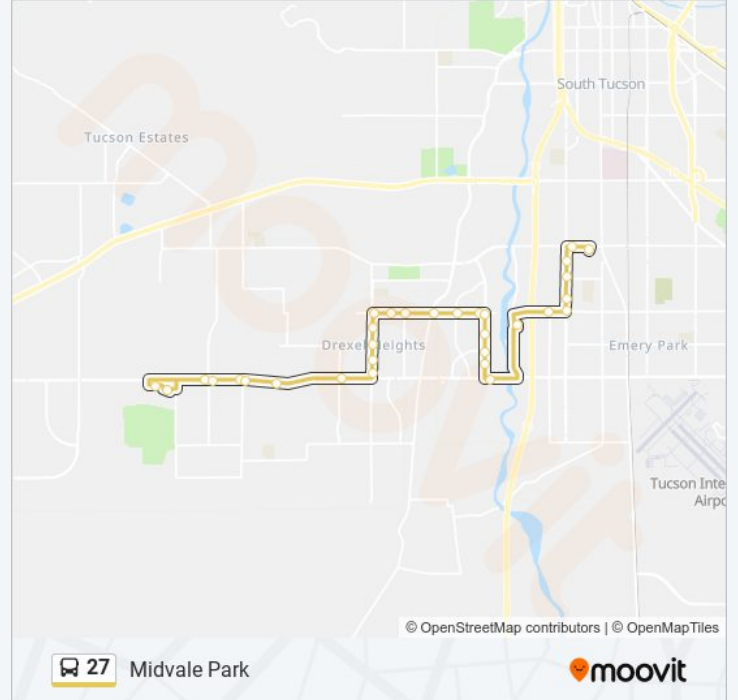

Midvale Park/Drexel (Sw)

Midvale Park/Houchin (Sw)

Midvale Park/Headley (Sw)

Midvale Park/Walmart (Nw)

Valencia/Midvale Park Rd (Sw)

Pima College Desert Vista Campus (Inside)

Drexel/Santa Clara (Sw)

12th Av/Drexel (Ne)

12th Av/Canada St (Se)

12th Av/Nebraska (Ne)

12th Av/Wyoming (Ne)

Irvington/11th Av (Se)

Laos Transit Center

27 bus time schedules and route maps are available in an offline PDF at moovitapp.com. Use the [Moovit App](#) to see live bus times, train schedule or subway schedule, and step-by-step directions for all public transit in Tucson.

[About Moovit](#) · [MaaS Solutions](#) · [Supported Countries](#) · [Mooviter Community](#)

© 2024 Moovit - All Rights Reserved

Check Live Arrival Times