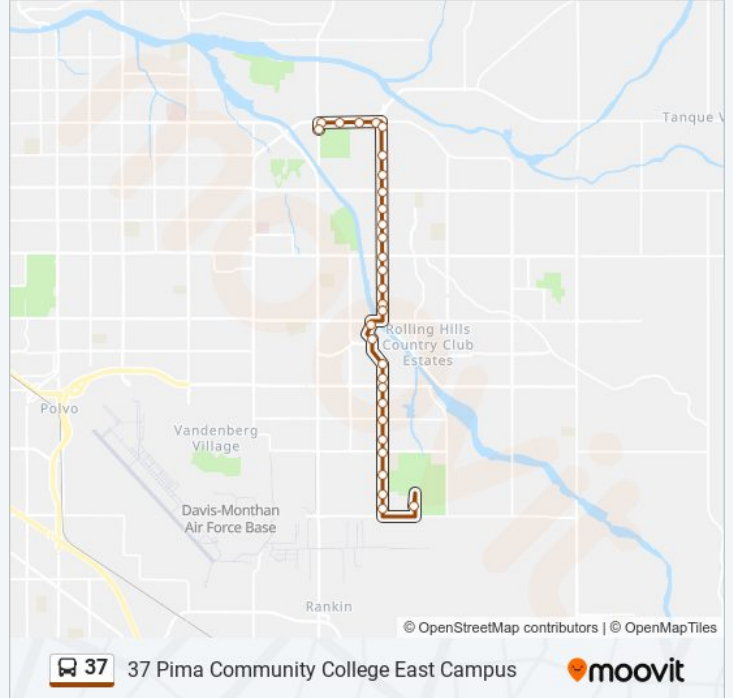

37 bus Info

Direction: 37 Pima Community College East Campus

Stops: 30

Trip Duration: 27 min

Line Summary:

Pantano/S Eastside Loop (Sw)
 Pantano/2121 S Pantano (Sw)
 Pantano/34th St (Sw)
 Pantano/Golf Links (Sw)
 Pantano/Lurlene (Sw)
 Pantano/Stella (Sw)
 Pantano/Victoria (Sw)
 Pantano/Escalante (Sw)
 Pantano/Dogwood (Sw)
 Pantano/Poinciana (Sw)
 Pantano/Constant (Sw)
 Pima College East Campus (Es)

Direction: 37 Udall Station

27 stops

[VIEW LINE SCHEDULE](#)

Kolb/Valencia (Se)
 Pima College East Campus (Es)
 Pantano/Constant (Ne)
 Pantano/Poinciana (Ne)
 Pantano/Dogwood (Se)
 Pantano/Escalante (Ne)
 Pantano/Victoria (Ne)
 Pantano/Stella (Ne)
 Pantano/Lurlene (Ne)
 Pantano/Golf Links (Ne)
 Pantano/2121 S Pantano (Ne)
 Pantano/S Eastside Loop (Ne)
 Pantano/22nd St (Se)
 Pantano/22nd St (Ne)
 Pantano/19th St (Ne)
 Pantano/Kenyon (Ne)
 Pantano/Scarlett (Ne)

37 bus Info

Direction: 37 Udall Station

Stops: 27

Trip Duration: 28 min

Line Summary:

Pantano/Broadway (Ne)

Pantano/Canyon Creek Apts (Nb)

Pantano/5th St (Ne)