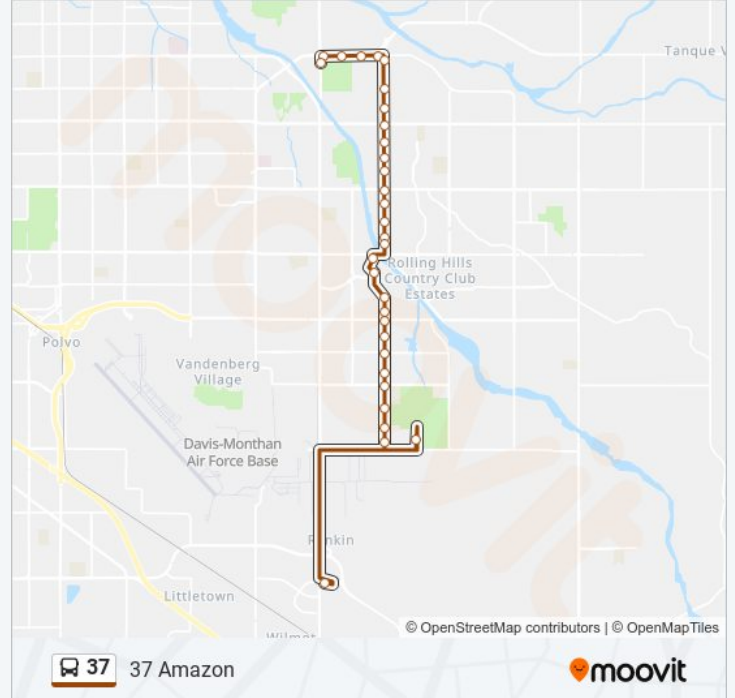

Use the Moovit App to find the closest 37 bus station near you and find out when is the next 37 bus arriving.

Direction: 37 Amazon

31 stops

[VIEW LINE SCHEDULE](#)

- Sabino Canyon/Tanque Verde (Se)
- Tanque Verde/Sabino Canyon (Se)
- Tanque Verde/Pso Rancho Esperanza (Se)
- Tanque Verde/Cmo Pio Decimo (Se)
- Wrightstown/Pantano (Sw)
- Pantano/Wrightstown (Sw)
- Pantano/Pima (Nw)
- Pantano/Fairmount (Sw)
- Pantano/Speedway (Sw)
- Pantano/3rd St (Sw)
- Pantano/5th St(Entrada) (Sw)
- Pantano/Centrepark Dr (Nw)
- Pantano/Broadway (Sw)
- Pantano/Scarlett (Nw)
- Pantano/Kenyon (Sw)
- Pantano/19th St (Sw)
- Pantano/Pantanopkwy (Sw)
- Pantano/22nd St (Sw)
- Pantano/S Eastside Loop (Sw)
- Pantano/2121 S Pantano (Sw)
- Pantano/34th St (Sw)

37 bus Info

Direction: 37 Amazon

Stops: 31

Trip Duration: 35 min

Line Summary:

Pantano/Golf Links (Sw)

Pantano/Lurlene (Sw)

Pantano/Stella (Sw)

Pantano/Victoria (Sw)

Pantano/Escalante (Sw)

Pantano/Dogwood (Sw)

Pantano/Poinciana (Sw)

Pantano/Constant (Sw)

Pima College East Campus (Es)

Kolb/Valencia (Se)

Direction: 37 Pima Community College East Campus

30 stops

[VIEW LINE SCHEDULE](#)

Sabino Canyon/Tanque Verde (Se)

Tanque Verde/Sabino Canyon (Se)

Tanque Verde/Pso Rancho Esperanza (Se)

Tanque Verde/Cmo Pio Decimo (Se)

Wrightstown/Pantano (Sw)

Pantano/Wrightstown (Sw)