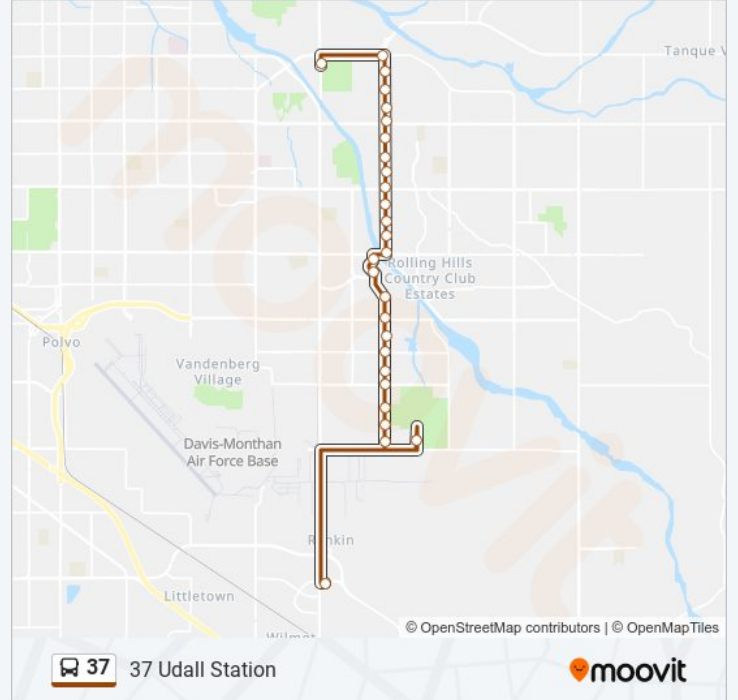

37 bus Info

Direction: 37 Udall Station

Stops: 27

Trip Duration: 28 min

Line Summary:

Pantano/Broadway (Ne)

Pantano/Canyon Creek Apts (Nb)

Pantano/5th St (Ne)

Pantano/Rosewood (Ne)

Pantano/Speedway (Ne)

Pantano/Villa Rica (Se)

Pantano/Pima (Ne)

Pantano/Seneca (Ne)

Wrightstown/Pantano (Nw)

Sabino Canyon/Tanque Verde (Se)

37 bus time schedules and route maps are available in an offline PDF at moovitapp.com. Use the [Moovit App](#) to see live bus times, train schedule or subway schedule, and step-by-step directions for all public transit in Tucson.