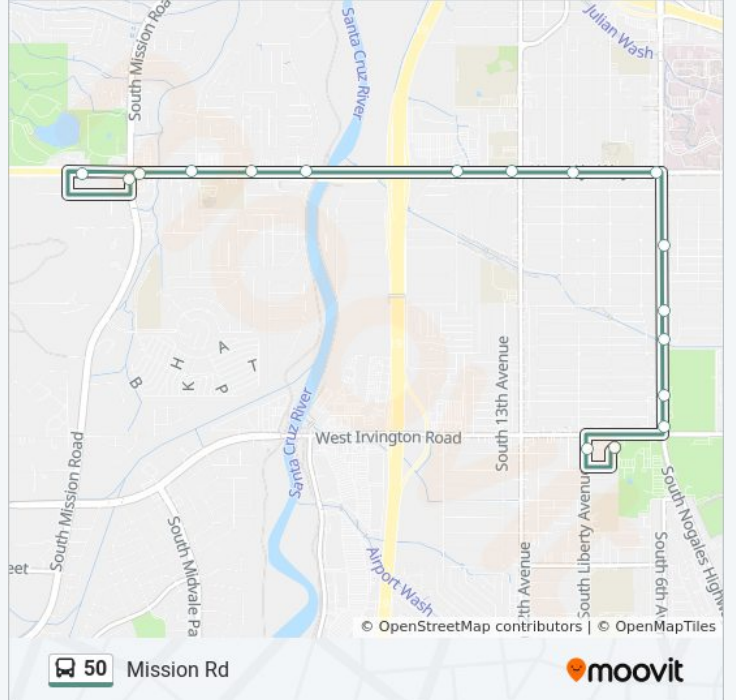

50 bus Info

Direction: 50 Laos Center

Stops: 14

Trip Duration: 10 min

Line Summary:

Direction: 50 Mission Road

17 stops

[VIEW LINE SCHEDULE](#)

- Laos Transit Center
- Liberty/Irvington (Se)
- 6th Av/Irvington (Ne)
- 6th Av/Oklahoma (Ne)
- 6th Av/Illinois (Se)
- 6th Av/Michigan (Se)
- 6th Av/District (Se)
- Ajo/6th Av (Nw)
- Ajo/Liberty (Nw)
- Ajo/12th Av (Nw)
- Ajo/16th Av (Nw)
- Ajo/Cottonwood (Nw)
- Ajo/Holiday Isle Blvd (Nw)
- Ajo/Freedom Drive (Nw)
- Mission/Ajo (Sw)
- Ajo/Cook (Se)
- Ajo/Mission (Se)

50 bus Time Schedule

50 Mission Road Route Timetable:

Sunday	8:02 AM - 6:02 PM
Monday	5:25 AM - 9:23 PM
Tuesday	5:25 AM - 9:23 PM
Wednesday	5:25 AM - 9:23 PM
Thursday	5:25 AM - 9:23 PM
Friday	5:25 AM - 9:23 PM
Saturday	6:12 AM - 7:12 PM

50 bus Info

Direction: 50 Mission Road

Stops: 17

Trip Duration: 16 min

Line Summary:

50 bus time schedules and route maps are available in an offline PDF at moovitapp.com. Use the [Moovit App](#) to see live bus times, train schedule or subway schedule, and step-by-step directions for all public transit in Tucson.