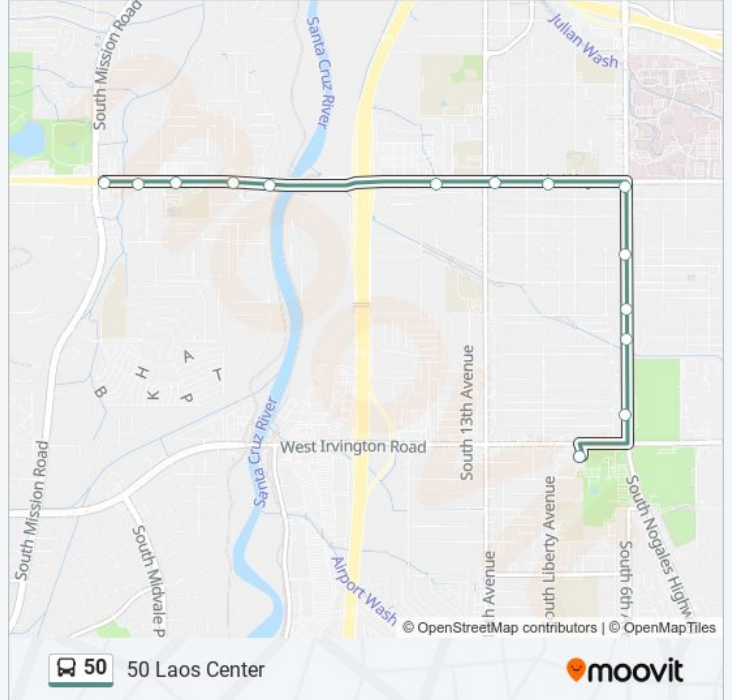

Direction: 50 Laos Center

14 stops

[VIEW LINE SCHEDULE](#)

Ajo/Mission (Se)
Ajo/Plaza Del Sol (Sw)
Ajo/School@1573 W Ajo (Sw)
Ajo/Holiday Isle Blvd (Se)
Ajo/Valley Rd (Sw)
Ajo/16th Av (Se)
Ajo/12th Av (Se)
Ajo/Liberty (Se)
6th Av/Ajo (Sw)
6th Av/District (Sw)
6th Av/Michigan (Nw)
6th Av/Illinois (Nw)
6th Av/Oklahoma (Sw)
Laos Transit Center

50 bus Time Schedule

50 Laos Center Route Timetable:

Sunday	8:17 AM - 6:17 PM
Monday	5:41 AM - 9:37 PM
Tuesday	5:41 AM - 9:37 PM
Wednesday	5:41 AM - 9:37 PM
Thursday	5:41 AM - 9:37 PM
Friday	5:41 AM - 9:37 PM
Saturday	5:27 AM - 6:27 PM

50 bus Info

Direction: 50 Laos Center

Stops: 14

Trip Duration: 10 min

Line Summary:

Direction: 50 Mission Road

17 stops

[VIEW LINE SCHEDULE](#)

- Laos Transit Center
- Liberty/Irvington (Se)
- 6th Av/Irvington (Ne)
- 6th Av/Oklahoma (Ne)
- 6th Av/Illinois (Se)
- 6th Av/Michigan (Se)
- 6th Av/District (Se)
- Ajo/6th Av (Nw)
- Ajo/Liberty (Nw)
- Ajo/12th Av (Nw)
- Ajo/16th Av (Nw)
- Ajo/Cottonwood (Nw)
- Ajo/Holiday Isle Blvd (Nw)
- Ajo/Freedom Drive (Nw)
- Mission/Ajo (Sw)
- Ajo/Cook (Se)
- Ajo/Mission (Se)