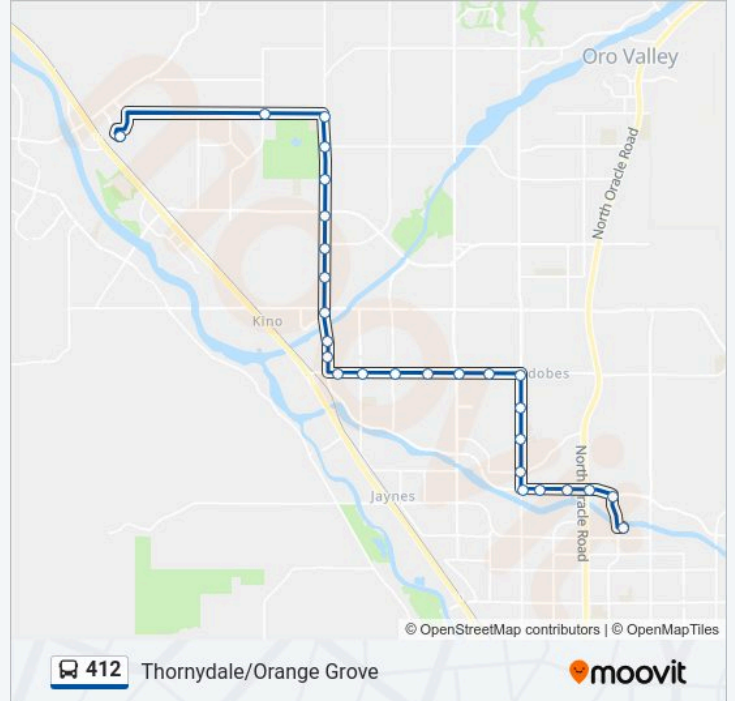

**412 bus Info**

**Direction:** 412 Tohono Center

**Stops:** 27

**Trip Duration:** 33 min

**Line Summary:**

River/La Canada (Se)

River/Hansen (Se)

Ss/River/River Crossing Ln (Se)

River/Oracle (Se)

Stone/River (Sw)

Ss/Tohono Transit Center (A)

### Direction: 412 Tucson Premium Outlets

27 stops

[VIEW LINE SCHEDULE](#)

Ss/Tohono Transit Center (A)

Stone/River (Se)

River/Stone (Nw)

River/Oracle (Nw)

Ss/River/River Crossing Ln (Nw)

River/Hansen (Nw)

La Canada/River Rd (Ne)

Ss/La Canada/Rollercoaster (Ne)

Ss/La Canada/Sunset (Ne)

Ss/La Canada/Rudasill (Ne)

Ss/Orange Grove/La Canada (Nw)

Ss/Orange Grove/Montebella (Ne)

Ss/Orange Grove/La Cholla (Nw)