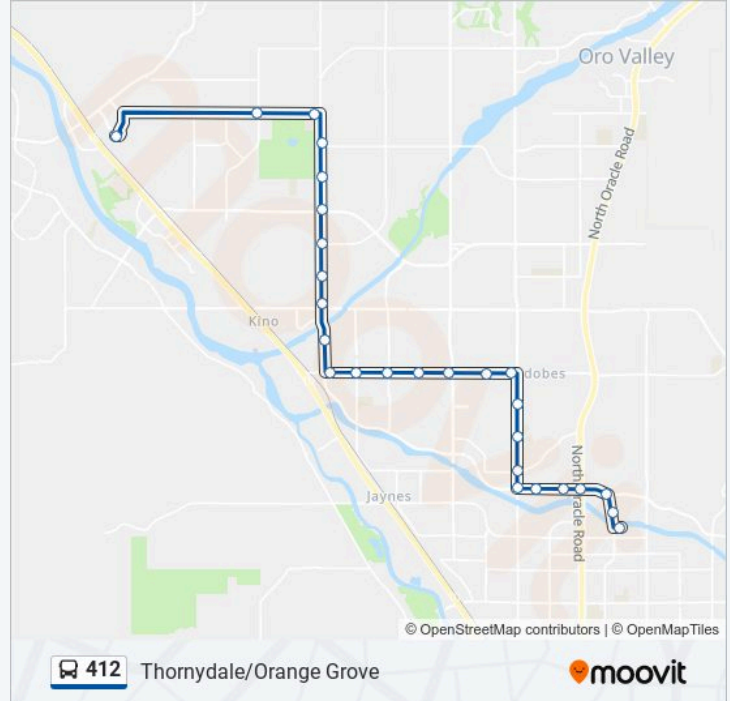

River/Oracle (Se)

Stone/River (Sw)

Ss/Tohono Transit Center (A)

### 412 bus Info

**Direction:** 412 Tucson Premium Outlets

**Stops:** 27

**Trip Duration:** 34 min

**Line Summary:**

Ss/Thornycroft/Ina Rd (Ne)

Ss/Thornycroft/Massingale Rd (Ne)

Ss/Thornycroft/Magee (Ne)

Ss/Thornycroft/Cortaro Farms Rd (Ne)

Ss/Thornycroft/Hardy (Ne)

Ss/Thornycroft/Overton (Ne)

Ss/Linda Vista/Thornycroft (Nw)

Ss/Linda Vista/Cmo De Oeste (Nw)

Ss/Twin Peaks/Outlet Mall (Inside)

412 bus time schedules and route maps are available in an offline PDF at [moovitapp.com](https://moovitapp.com). Use the Moovit App to see live bus times, train schedule or subway schedule, and step-by-step directions for all public transit in Tucson.

© 2024 Moovit - All Rights Reserved