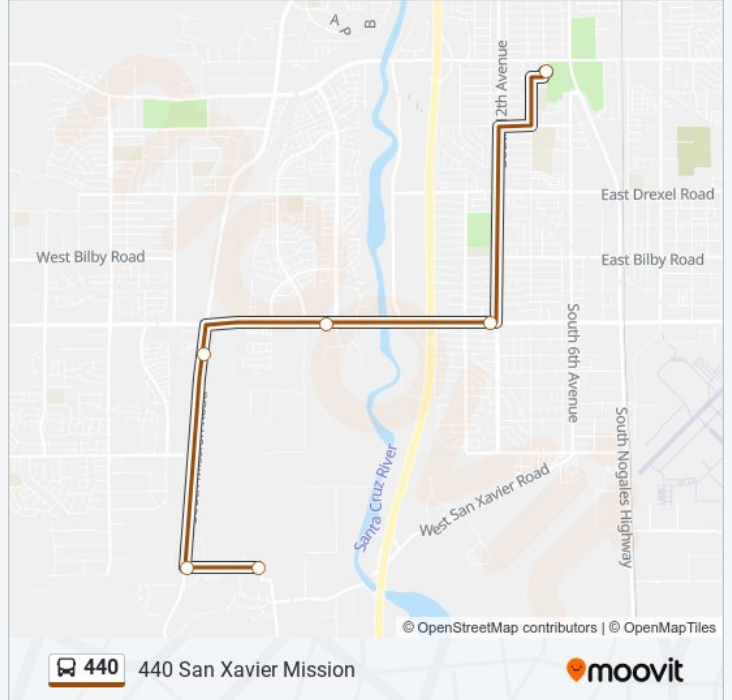

440 bus time schedules and route maps are available in an offline PDF at moovitapp.com. Use the Moovit App to see live bus times, train schedule or subway schedule, and step-by-step directions for all public transit in Tucson.

© 2024 Moovit - All Rights Reserved