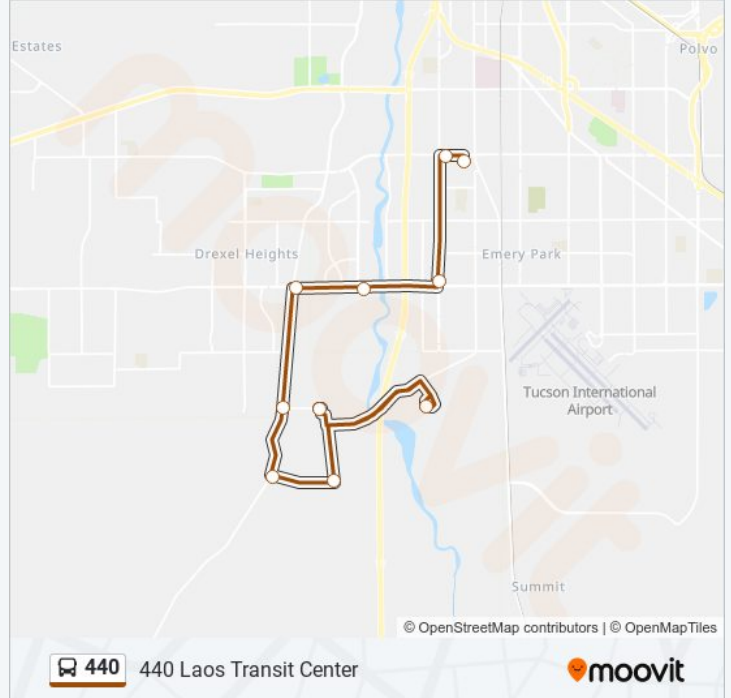

 440

440 Laos Transit Center

Get The App

The 440 bus line (440 Laos Transit Center) has 2 routes. For regular weekdays, their operation hours are:
(1) 440 Laos Transit Center: 5:14 AM - 6:44 PM(2) 440 San Xavier Mission: 6:11 AM - 7:41 PM
Use the Moovit App to find the closest 440 bus station near you and find out when is the next 440 bus arriving.

Direction: 440 Laos Transit Center

10 stops

[VIEW LINE SCHEDULE](#)

- Ss/San Xavier/Little Nogales (Sw)
- Ss/Stock Rd/Health Center (Inside)
- Ss/Little Nogales Dr/Campus Dr (Nw)
- Ss/Campus Dr/Mission Rd (Ne)
- Ss/Mission/San Xavier (Ne)
- Valencia/Mission (Se)
- Valencia/Midvale Park Rd (Sw)
- 12th Av/Valencia (Ne)
- Irvington/11th Av (Se)
- Ss/Laos Transit Center

440 bus Info

Direction: 440 Laos Transit Center

Stops: 10

Trip Duration: 44 min

Line Summary:

Direction: 440 San Xavier Mission

6 stops

[VIEW LINE SCHEDULE](#)

Ss/Laos Transit Center

Valencia/12th Av (Nw)

Valencia/Midvale Park Rd (Nw)

Ss/Mission/Valencia (Sw)

Ss/San Xavier/Mission Rd (Se)

Ss/San Xavier/Little Nogales (Sw)

440 bus Time Schedule

440 San Xavier Mission Route Timetable: