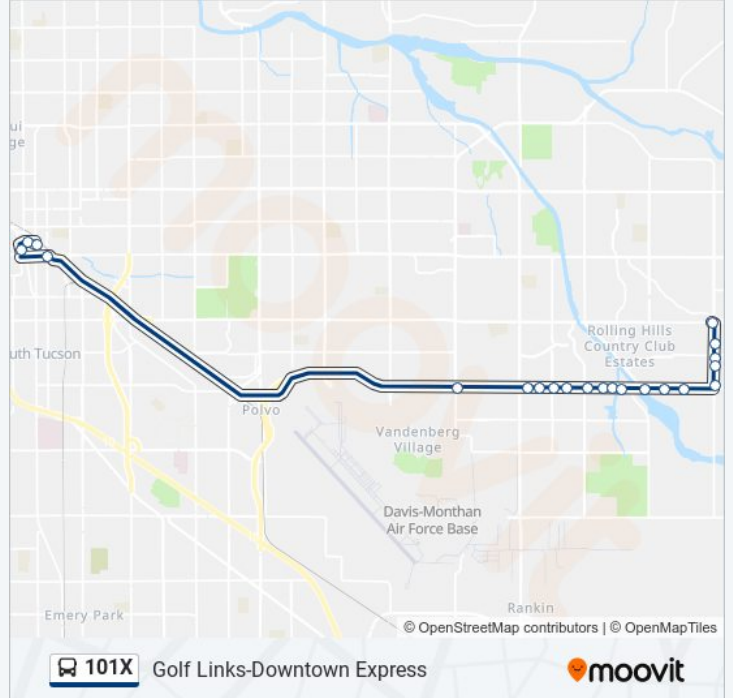

Direction: 101x 22nd Street/Harrison

21 stops

[VIEW LINE SCHEDULE](#)

- 6th Av/Pennington (Ne)
- Alameda/Grossetta (Nw)
- Church/Pennington (Nw)
- Broadway/4th Av (Sw)
- Golf Links/Wilmot (Se)
- Golf Links/Kolb (Os)
- Golf Links/Cordova (Se)
- Golf Links/Prudence (Se)
- Golf Links/Marc Dr (Se)
- Golf Links/Pantano Rd (Se)
- Golf Links/Lakeside Pkwy (Se)
- Golf Links/Saddleback (Se)
- Golf Links/Sarnoff (Se)
- Golf Links/Pantano Pkwy (Se)
- Golf Links/Oakenshield (Se)
- Golf Links/Desert Cavern (Se)
- Harrison/Golf Links (Ne)
- Harrison/Harrison Circle (Se)
- Harrison/29th St (Se)
- Harrison/Palm Tree (Ne)
- 22nd St/Harrison (Nw)

101X bus Time Schedule

101x 22nd Street/Harrison Route Timetable:

Sunday	Not Operational
Monday	Not Operational
Tuesday	4:15 PM - 4:45 PM
Wednesday	4:15 PM - 4:45 PM
Thursday	4:15 PM - 4:45 PM
Friday	4:15 PM - 4:45 PM
Saturday	Not Operational

101X bus Info

Direction: 101x 22nd Street/Harrison

Stops: 21

Trip Duration: 35 min

Line Summary:

Direction: 101x Downtown

24 stops

[VIEW LINE SCHEDULE](#)

101X bus Info

Direction: 101x Downtown

Stops: 24

Trip Duration: 33 min

Line Summary:

- Golf Links/Wilmot (Nw)
- 6th Av/Pennington (Ne)
- Alameda/Grossetta (Nw)
- Church/Pennington (Nw)
- Congress/Church (Nw)
- Congress/Granada (Nw)