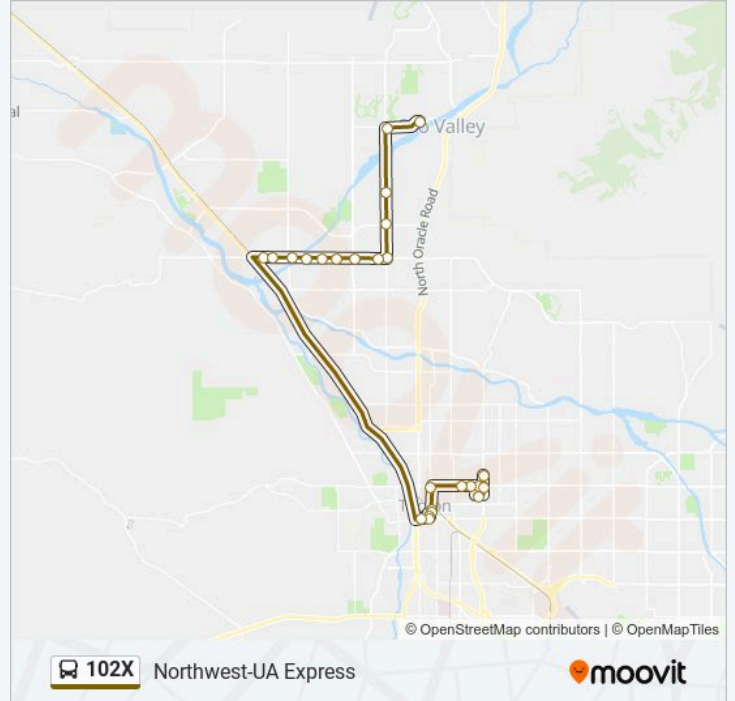

**Direction: 102x Lambert Road - Via Downtown**

26 stops

[VIEW LINE SCHEDULE](#)

- Campbell Av/Adams (Nw)
- Campbell Av/Speedway (Sw)
- Ua Mall (Inside)
- Speedway/Campbell (Nw)
- Speedway/Warren Underpass (Nw)
- Speedway/Highland Underpass (Nw)
- Speedway/Olive Underpass (Ne)
- Stone/Speedway (Sw)
- Stone/Franklin (Sw)
- Stone/Alameda (Nw)
- Church/Pennington (Nw)
- Congress/Church (Nw)
- Congress/Granada (Nw)
- Ina/Cmo De Las Capas (Se)
- Ina/Oldfather (Se)
- Ina/Thornydale (Se)
- Ina/Cmo De La Tierra (Se)
- Ina/Shannon (Se)
- Ina/Mona Lisa (Sw)
- Ina/La Cholla (Se)
- Ina/Express Care (Se)

**102X bus Info**

**Direction:** 102x Lambert Road - Via Downtown

**Stops:** 26

**Trip Duration:** 66 min

**Line Summary:**

La Canada/Ina (Ne)

La Canada/Magee (Ne)

La Canada/Hardy Rd (Ne)

Lambert/Lacanada (Se)

Lambert/Riverfront Park (Sw)

**Direction: 102x University Of Arizona - Via Downtown**

25 stops

[VIEW LINE SCHEDULE](#)

Lambert/Riverfront Park (Nw)

La Canada/Lambert (Sw)

La Canada/Overton Rd (Sw)

**Direction:** 102x University Of Arizona - Via Downtown

**Stops:** 25

**Trip Duration:** 55 min

**Line Summary:**

Speedway/Stone (Se)

Speedway/6th Av (Se)

Speedway/Olive Underpass (Sw)

Speedway/Highland Underpass (Sw)