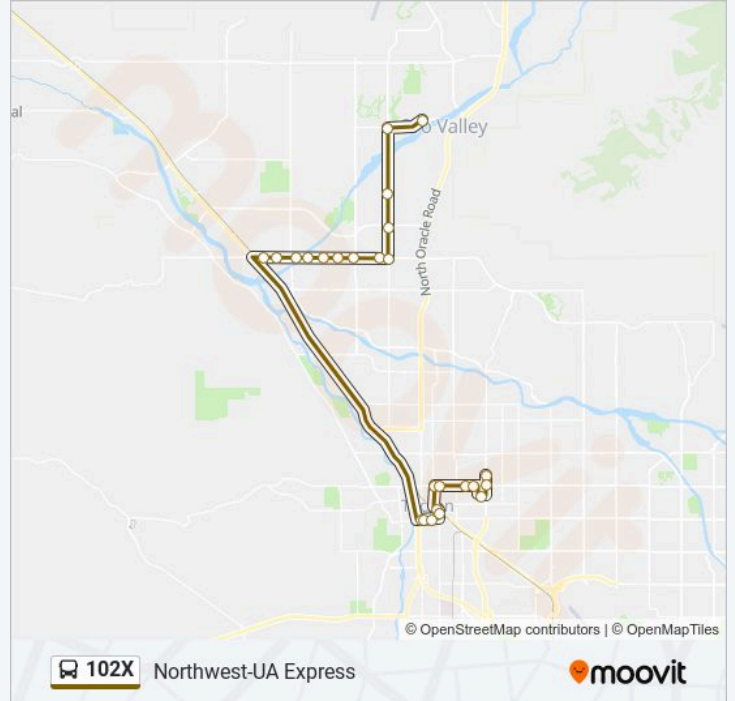

Speedway/Stone (Se)

Speedway/6th Av (Se)

Speedway/Olive Underpass (Sw)

Speedway/Highland Underpass (Sw)

Ua Mall (Inside)

Campbell Av/Speedway (Ne)

Campbell Av/Adams (Ne)

102X bus time schedules and route maps are available in an offline PDF at moovitapp.com. Use the Moovit App to see live bus times, train schedule or subway schedule, and step-by-step directions for all public transit in Tucson.

© 2024 Moovit - All Rights Reserved