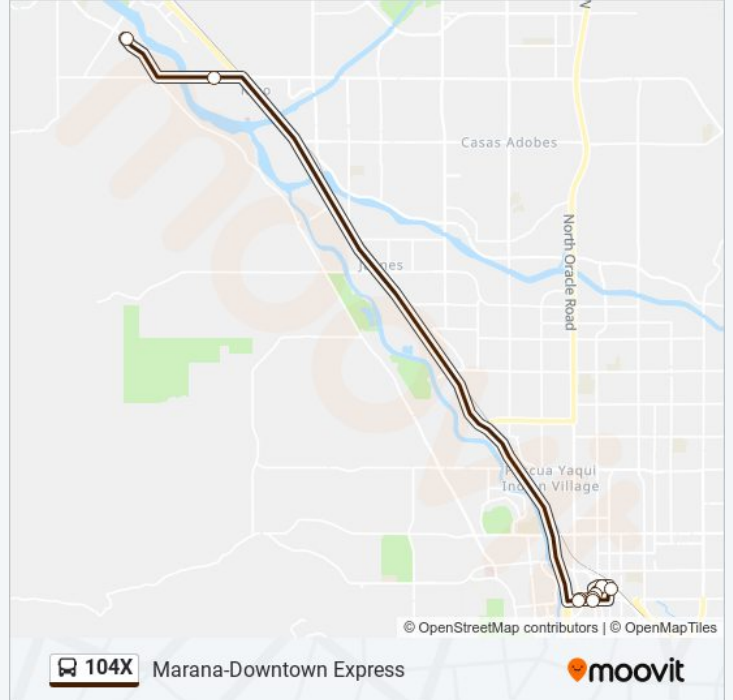

104X bus time schedules and route maps are available in an offline PDF at moovitapp.com. Use the [Moovit App](#) to see live bus times, train schedule or subway schedule, and step-by-step directions for all public transit in Tucson.

[About Moovit](#) • [MaaS Solutions](#) • [Supported Countries](#) • [Mooviter Community](#)

© 2024 Moovit - All Rights Reserved

Check Live Arrival Times