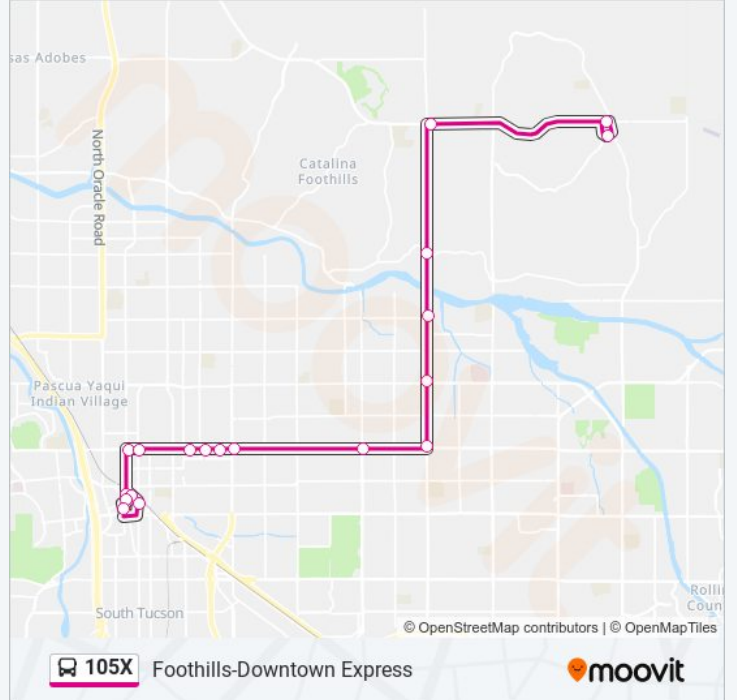

105X bus time schedules and route maps are available in an offline PDF at moovitapp.com. Use the Moovit App to see live bus times, train schedule or subway schedule, and step-by-step directions for all public transit in Tucson.