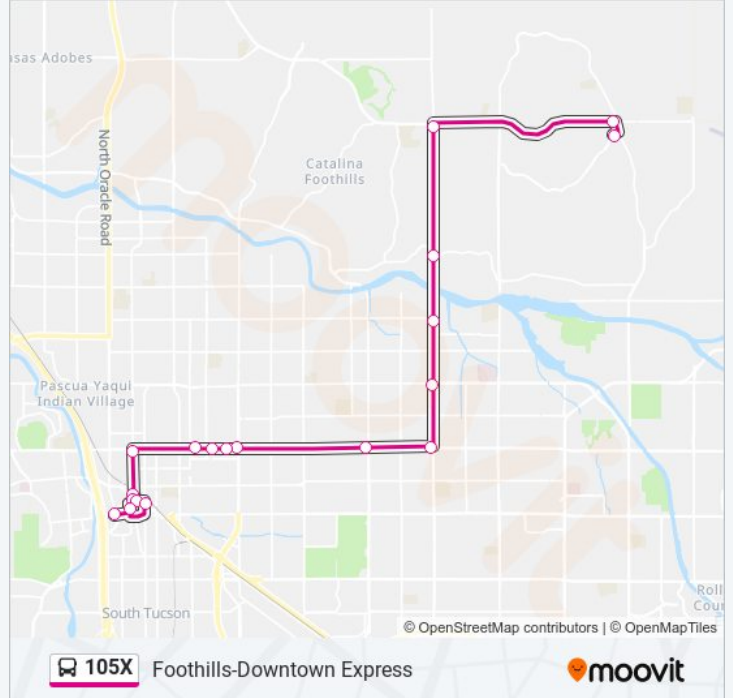

## Foothills-Downtown Express

Get The App

The 105X bus line (Foothills-Downtown Express) has 2 routes. For regular weekdays, their operation hours are:

(1) 105x Downtown: 6:34 AM (2) 105x Sunrise/Kolb: 4:40 PM

Use the Moovit App to find the closest 105X bus station near you and find out when is the next 105X bus arriving.

### Direction: 105x Downtown

19 stops

[VIEW LINE SCHEDULE](#)

- Territory Dr/Kolb (Sw)
- Sunrise Dr/Kolb (Nw)
- Swan/Sunrise Dr (Sw)
- Swan/River Road (Sw)
- Swan/Camp Lowell (Sw)
- Swan/Grant (Sw)
- Speedway/Swan (Nw)
- Speedway/Alvernon (Nw)
- Speedway/Campbell (Nw)
- Speedway/Warren Underpass (Nw)
- Speedway/Highland Underpass (Nw)
- Speedway/Olive Underpass (Ne)
- Stone/Speedway (Sw)
- Stone/Franklin (Sw)
- Stone/Alameda (Nw)
- Church/Pennington (Nw)
- 6th Av/Pennington (Ne)
- Alameda/Grossetta (Nw)
- Congress/Granada (Nw)

### 105X bus Info

**Direction:** 105x Downtown

**Stops:** 19

**Trip Duration:** 48 min

**Line Summary:**

**Direction: 105x Sunrise/Kolb**

19 stops

[VIEW LINE SCHEDULE](#)