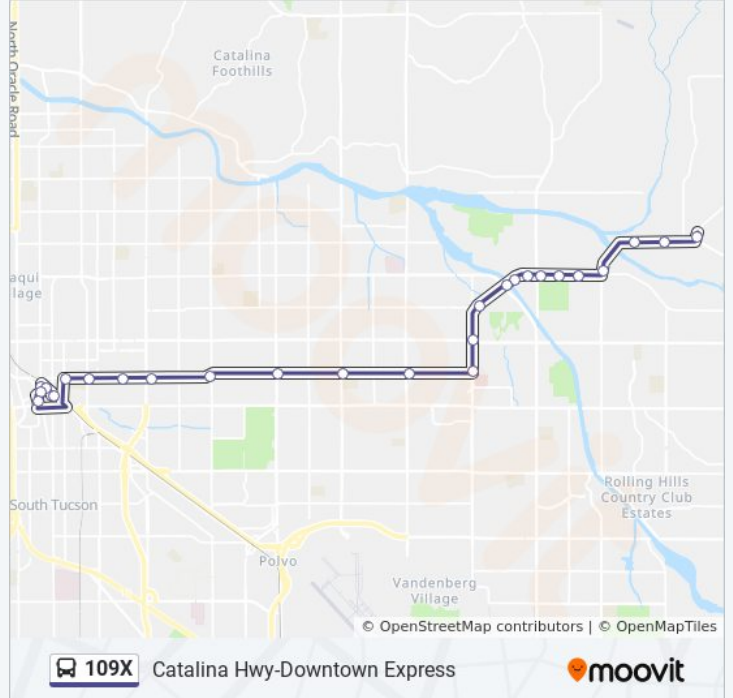

## Catalina Hwy-Downtown Express

Get The App

The 109X bus line (Catalina Hwy-Downtown Express) has 2 routes. For regular weekdays, their operation hours are: (1) 109x Catalina Highway - Via 5th Street: 4:50 PM(2) 109x Downtown - Via 6th Street: 6:39 AM  
Use the Moovit App to find the closest 109X bus station near you and find out when is the next 109X bus arriving.

### Direction: 109x Catalina Highway - Via 5th Street

24 stops

[VIEW LINE SCHEDULE](#)

- 6th Av/Pennington (Ne)
- Alameda/Grossetta (Nw)
- Church/Pennington (Nw)
- 6th St/4th Av (Se)
- 6th St/Euclid (Se)
- 6th St/Highland (Se)
- 6th St/Campbell (Se)
- 6th St/Country Club (Sw)
- 5th St/Alvernon (Se)
- 5th St/Swan (Se)
- 5th St/Craycroft (Se)
- Wilmot/5th St (Ne)
- Wilmot/Speedway (Ne)
- Tanque Verde/6390 E Tanque Verde (Eb)
- Tanque Verde/Kolb (Se)
- Tanque Verde/Cmo Principal (Se)
- Tanque Verde/Indian Ridge (Se)
- Tanque Verde/Sabino Canyon (Se)
- Tanque Verde/Pso Rancho Esperanza (Se)
- Tanque Verde/Cmo Pio Decimo (Se)
- Pantano/Wrightstown (Ne)
- Tanque Verde/Woodland (Se)

### 109X bus Info

**Direction:** 109x Catalina Highway - Via 5th Street

**Stops:** 24

**Trip Duration:** 48 min

**Line Summary:**

Tanque Verde/Lutheran Church (Se)

Catalina Hy/Tanque Verde (Nw)

**Direction: 109x Downtown - Via 6th Street**

**109X bus Info**

**Direction:** 109x Downtown - Via 6th Street

**Stops:** 23

**Trip Duration:** 47 min

**Line Summary:**

- 6th Av/Pennington (Ne)
- Alameda/Grossetta (Nw)
- Church/Pennington (Nw)
- Congress/Church (Nw)
- Congress/Granada (Nw)