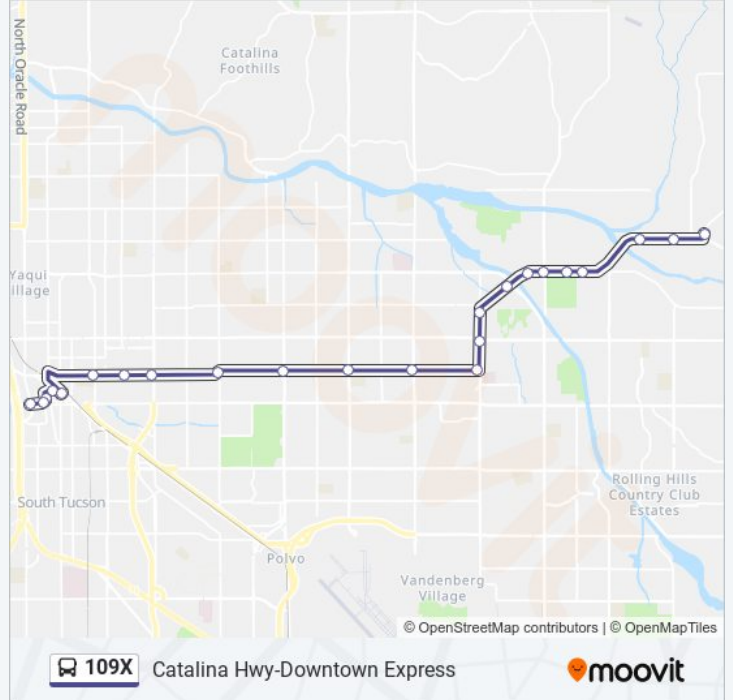

## Catalina Hwy-Downtown Express

Get The App

The 109X bus line (Catalina Hwy-Downtown Express) has 2 routes. For regular weekdays, their operation hours are: (1) 109x Catalina Highway - Via 5th Street: 4:50 PM(2) 109x Downtown - Via 6th Street: 6:39 AM  
Use the Moovit App to find the closest 109X bus station near you and find out when is the next 109X bus arriving.

### Direction: 109x Catalina Highway - Via 5th Street

24 stops

[VIEW LINE SCHEDULE](#)

- 6th Av/Pennington (Ne)
- Alameda/Grossetta (Nw)
- Church/Pennington (Nw)
- 6th St/4th Av (Se)
- 6th St/Euclid (Se)
- 6th St/Highland (Se)
- 6th St/Campbell (Se)
- 6th St/Country Club (Sw)
- 5th St/Alvernon (Se)
- 5th St/Swan (Se)
- 5th St/Craycroft (Se)
- Wilmot/5th St (Ne)
- Wilmot/Speedway (Ne)
- Tanque Verde/6390 E Tanque Verde (Eb)
- Tanque Verde/Kolb (Se)
- Tanque Verde/Cmo Principal (Se)
- Tanque Verde/Indian Ridge (Se)
- Tanque Verde/Sabino Canyon (Se)
- Tanque Verde/Pso Rancho Esperanza (Se)
- Tanque Verde/Cmo Pio Decimo (Se)
- Pantano/Wrightstown (Ne)
- Tanque Verde/Woodland (Se)

### 109X bus Info

**Direction:** 109x Catalina Highway - Via 5th Street

**Stops:** 24

**Trip Duration:** 48 min

**Line Summary:**

Tanque Verde/Lutheran Church (Se)

Catalina Hy/Tanque Verde (Nw)

**Direction: 109x Downtown - Via 6th Street**

**109X bus Info**

**Direction:** 109x Downtown - Via 6th Street

**Stops:** 23

**Trip Duration:** 47 min

**Line Summary:**

- 6th Av/Pennington (Ne)
- Alameda/Grossetta (Nw)
- Church/Pennington (Nw)
- Congress/Church (Nw)
- Congress/Granada (Nw)