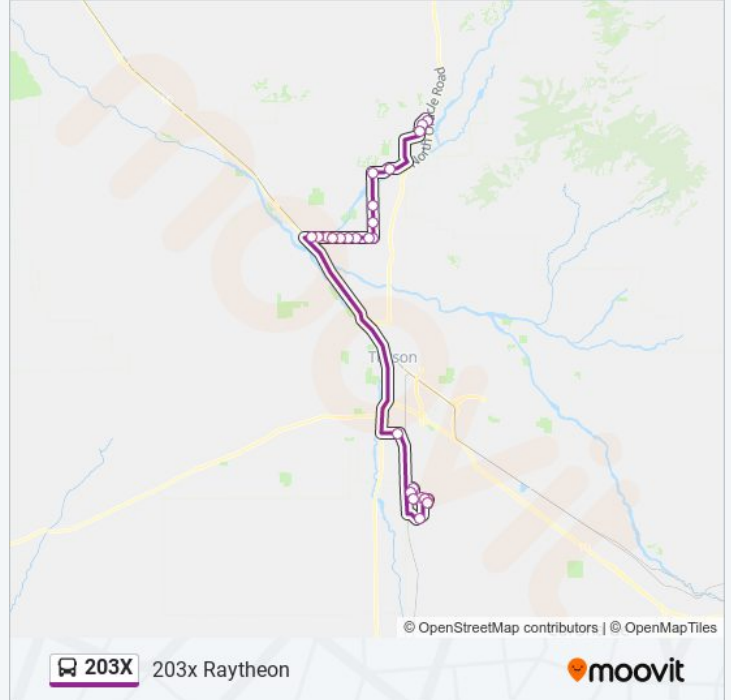

### 203X bus Info

**Direction:** 203x Raytheon

**Stops:** 25

**Trip Duration:** 75 min

**Line Summary:**

Aero Park BI/Flight Safety (In Front)

Raytheon/World View (In Front)

Raytheon/C Gate

Raytheon/Building 830

Raytheon/Center

Raytheon/Building 840

Raytheon/Building 847

203X bus time schedules and route maps are available in an offline PDF at [moovitapp.com](https://moovitapp.com). Use the [Moovit App](#) to see live bus times, train schedule or subway schedule, and step-by-step directions for all public transit in Tucson.