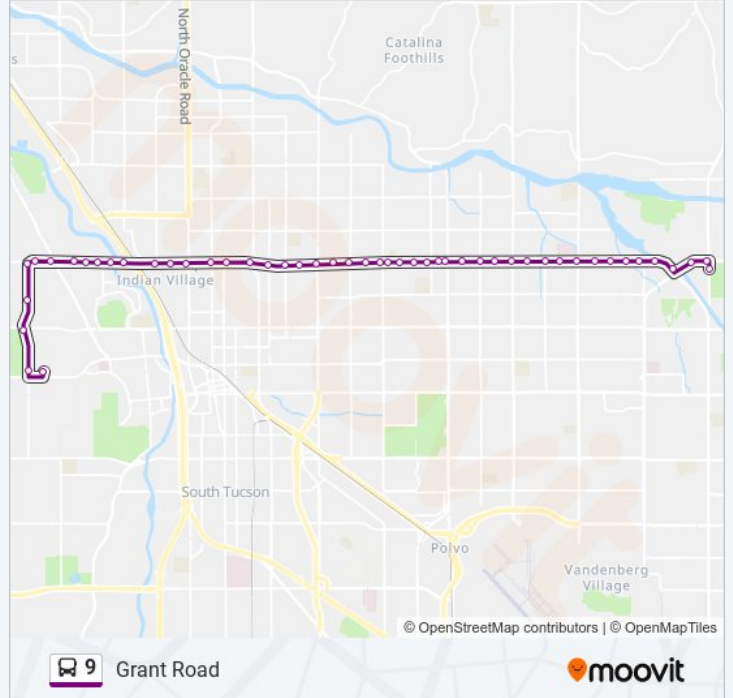

9 bus Info

Direction: 9 Pima Community College West Campus

Stops: 49

Trip Duration: 53 min

Line Summary:

- Grant/Edith (Ne)
- Grant/Doolen School (Ne)
- Grant/Country Club (Nw)
- Grant/Treat (Nw)
- Grant/Tucson (Nw)
- Grant/Plumer (Nw)
- Grant/Campbell (Nw)
- Grant/Cherry (Nw)
- Grant/Mountain (Nw)
- Grant/Park (Nw)
- Grant/1st Av (Nw)
- Grant/Fontana (Nw)
- Grant/Stone (Nw)
- Grant/Oracle (Nw)
- Grant/15th Av (Nw)
- Grant/Fairview (Nw)
- Grant/Forbes (Ne)
- Grant/Ihop (1500 W Grant) (In Front)
- Grant/Huachuca (Ne)
- Grant/Coyote Dr (Nw)
- Grant/Jordan (Nw)
- Ironwood Hill Dr/Silverbell (Nw)
- Ironwood Hill Dr/Palo Santo (Nw)
- Greasewood/Ironwood Hill (Sw)
- Greasewood/Golden Hills (Sw)
- Greasewood/Speedway (Sw)
- Greasewood/Anklam (Nw)
- Pima College West Campus (Inside)

Direction: 9 Udall Station

48 stops

[VIEW LINE SCHEDULE](#)

Pima College West Campus (Inside)

9 bus Time Schedule

9 Udall Station Route Timetable:

Sunday	7:29 AM - 8:29 PM
Monday	5:18 AM - 10:52 PM

- Greasewood/Anklam (Ne)
- Greasewood/Speedway (Se)
- Greasewood/Golden Hills (Ne)
- Greasewood/Ironwood Hill (Se)
- Ironwood Hill Dr/Palo Santo (Se)
- Grant/Silverbell (Se)
- Grant/Jordan (Sw)
- Grant/Coyote Dr (Se)
- Grant/Dragoon (Se)
- Grant/Forbes (Se)
- Grant/Fairview (Se)
- Grant/15th Av (Se)
- Grant/Oracle (Se)
- Grant/Stone (Se)
- Grant/6th Av (Se)
- Grant/3rd Av (Se)
- Grant/1st Av (Se)
- Grant/Park (Se)
- Grant/Mountain (Se)
- Grant/Cherry (Se)
- Grant/Martin (Sw)
- Grant/Campbell@Norris (Se)
- Grant/Plumer (Se)
- Grant/Tucson (Se)
- Grant/Loretta (Sw)
- Grant/Country Club (Se)
- Grant/Rita (Sw)
- Grant/Palo Verde (Se)
- Grant/Dodge (Se)
- Grant/Alvernon (Se)
- Grant/Walnut (Se)
- Grant/Columbus (Se)
- Grant/Belvedere (Se)