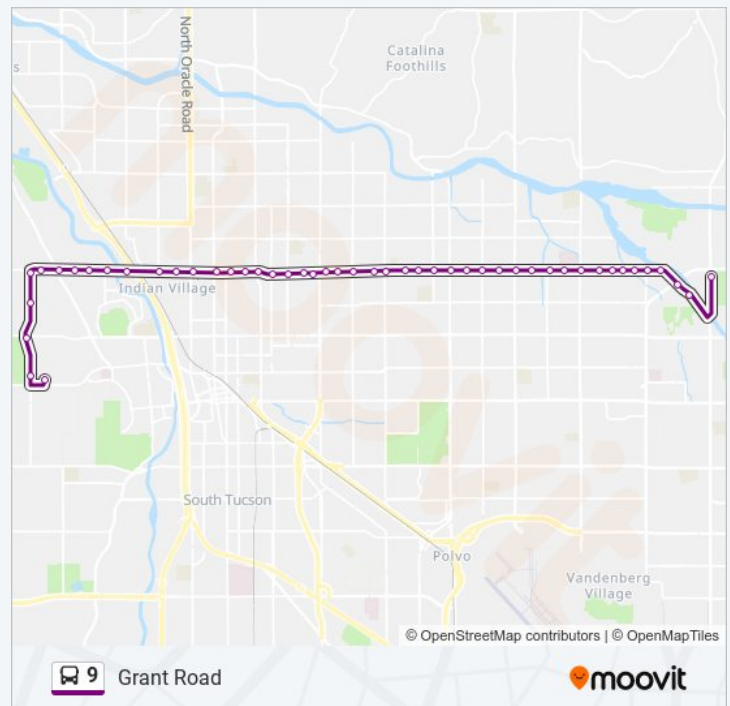

Direction: 9 Udall Station

48 stops

[VIEW LINE SCHEDULE](#)

Pima College West Campus (Inside)

9 bus Time Schedule

9 Udall Station Route Timetable:

Sunday	7:29 AM - 8:29 PM
Monday	5:18 AM - 10:52 PM

- Greasewood/Anklam (Ne)
- Greasewood/Speedway (Se)
- Greasewood/Golden Hills (Ne)
- Greasewood/Ironwood Hill (Se)
- Ironwood Hill Dr/Palo Santo (Se)
- Grant/Silverbell (Se)
- Grant/Jordan (Sw)
- Grant/Coyote Dr (Se)
- Grant/Dragoon (Se)
- Grant/Forbes (Se)
- Grant/Fairview (Se)
- Grant/15th Av (Se)
- Grant/Oracle (Se)
- Grant/Stone (Se)
- Grant/6th Av (Se)
- Grant/3rd Av (Se)
- Grant/1st Av (Se)
- Grant/Park (Se)
- Grant/Mountain (Se)
- Grant/Cherry (Se)
- Grant/Martin (Sw)
- Grant/Campbell@Norris (Se)
- Grant/Plumer (Se)
- Grant/Tucson (Se)
- Grant/Loretta (Sw)
- Grant/Country Club (Se)
- Grant/Rita (Sw)
- Grant/Palo Verde (Se)
- Grant/Dodge (Se)
- Grant/Alvernon (Se)
- Grant/Walnut (Se)
- Grant/Columbus (Se)
- Grant/Belvedere (Se)

Tuesday	5:18 AM - 10:52 PM
Wednesday	5:18 AM - 10:52 PM
Thursday	5:18 AM - 10:52 PM
Friday	5:18 AM - 10:52 PM
Saturday	6:29 AM - 8:29 PM

9 bus Info

Direction: 9 Udall Station

Stops: 48

Trip Duration: 49 min

Line Summary:

Grant/Swan (Se)

Grant/Arcadia (Se)

Grant/Rosemont (Se)

Grant/Beverly (Se)

Grant/Craycroft (Se)

Grant/Rainbow Vista (Se)

Grant/Sahuara (Sw)