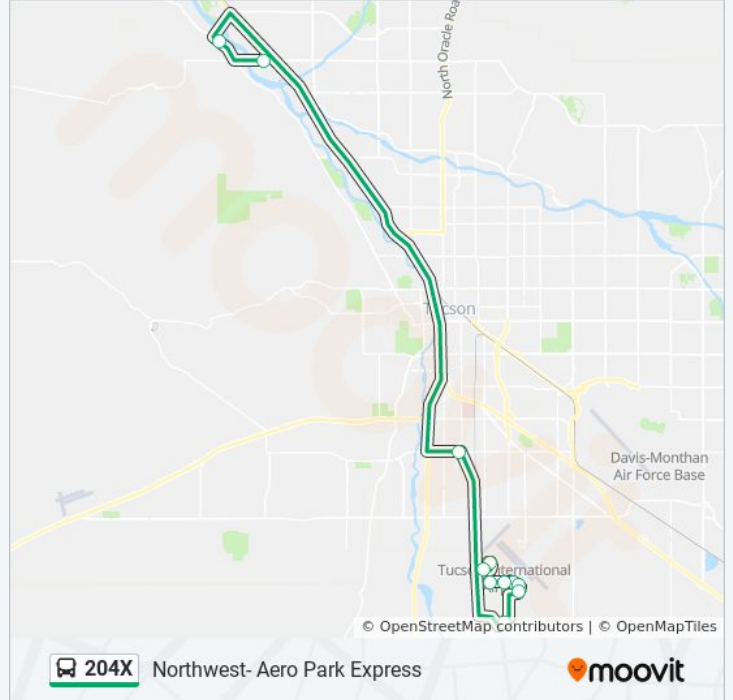

Northwest- Aero Park Express

Get The App

The 204X bus line (Northwest- Aero Park Express) has 2 routes. For regular weekdays, their operation hours are:
(1) 204x Marana - Via Ina: 3:30 PM - 5:30 PM(2) 204x Raytheon: 5:19 AM - 6:49 AM
Use the Moovit App to find the closest 204X bus station near you and find out when is the next 204X bus arriving.

204X bus Info

Direction: 204x Marana - Via Ina

Stops: 11

Trip Duration: 52 min

Line Summary:

Direction: 204x Raytheon

11 stops

[VIEW LINE SCHEDULE](#)

204X bus Time Schedule

204x Raytheon Route Timetable:

Sunday	Not Operational
Monday	5:19 AM - 6:49 AM
Tuesday	5:19 AM - 6:49 AM
Wednesday	5:19 AM - 6:49 AM
Thursday	5:19 AM - 6:49 AM
Friday	5:19 AM - 6:49 AM
Saturday	Not Operational

204X bus Info

Direction: 204x Raytheon

Stops: 11

Trip Duration: 56 min

Line Summary:

204X bus time schedules and route maps are available in an offline PDF at moovitapp.com. Use the [Moovit App](#) to see live bus times, train schedule or subway schedule, and step-by-step directions for all public transit in Tucson.