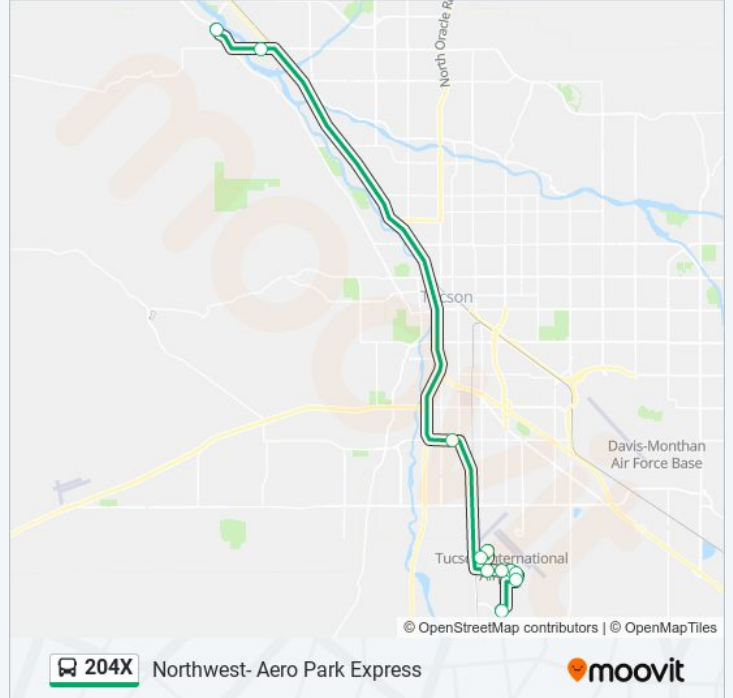

Northwest- Aero Park Express

Get The App

The 204X bus line (Northwest- Aero Park Express) has 2 routes. For regular weekdays, their operation hours are:
(1) 204x Marana - Via Ina: 3:30 PM - 5:30 PM(2) 204x Raytheon: 5:19 AM - 6:49 AM
Use the Moovit App to find the closest 204X bus station near you and find out when is the next 204X bus arriving.

Direction: 204x Marana - Via Ina

11 stops

[VIEW LINE SCHEDULE](#)

- Raytheon/World View (In Front)
- Raytheon/C Gate
- Raytheon/Building 830
- Raytheon/Center
- Raytheon/Building 840
- Raytheon/Building 847
- Bombardier/Aeropark Blvd (Inside)
- Aero Park BI/Flight Safety (In Front)
- Irvington/9th Av (Nw)
- Ina/Starcommerce Way (Nw)
- Silverbell/Crossroads Park (Se)

204X bus Time Schedule

204x Marana - Via Ina Route Timetable:

Sunday	Not Operational
Monday	3:30 PM - 5:30 PM
Tuesday	3:30 PM - 5:30 PM
Wednesday	3:30 PM - 5:30 PM
Thursday	3:30 PM - 5:30 PM
Friday	3:30 PM - 5:30 PM
Saturday	Not Operational

204X bus Info

Direction: 204x Marana - Via Ina

Stops: 11

Trip Duration: 52 min

Line Summary:

Direction: 204x Raytheon

11 stops

[VIEW LINE SCHEDULE](#)