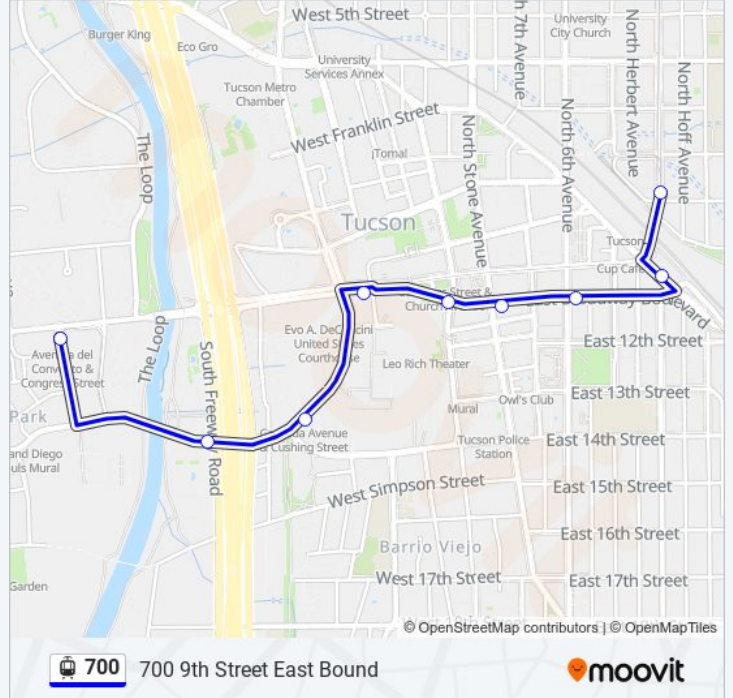

Use the Moovit App to find the closest 700 light rail station near you and find out when is the next 700 light rail arriving.

Direction: 700 9th Street East Bound

9 stops

[VIEW LINE SCHEDULE](#)

Sl/Av Del Convento/Congress St (Se)

Sl/Cushing/Frontage Rd

Sl/Granada/Cushing (Ne)

Sl/Broadway/Granada Av (Se)

Sl/Broadway/Church (Sw)

Sl/Broadway/Stone (Se)

Sl/Broadway/6th Av (Se)

Sl/Congress/4th Av (Se)

Sl/4th Av/9th St

700 light rail Info

Direction: 700 9th Street East Bound

Stops: 9

Trip Duration: 13 min

Line Summary:

Direction: 700 9th Street West Bound

9 stops

[VIEW LINE SCHEDULE](#)

SI/Helen/Warren (Se)

SI/2nd St/Cherry Av

SI/2nd St/Highland Av

SI/2nd St/Olive Rd

SI/University/Tyndall (Cr)

SI/University/3rd Av (Cr)

SI/4th Av/4th St

SI/4th Av/6th St