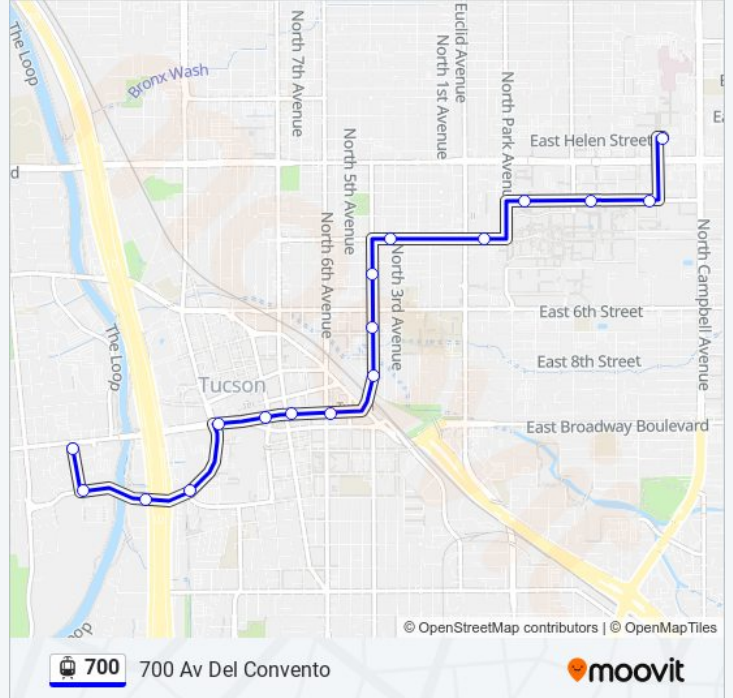

SI/Helen/Warren (Se)

SI/2nd St/Cherry Av

SI/2nd St/Highland Av

SI/2nd St/Olive Rd

SI/University/Tyndall (Cr)

SI/University/3rd Av (Cr)

SI/4th Av/4th St

SI/4th Av/6th St

700 light rail Info

Direction: 700 9th Street West Bound

Stops: 9

Trip Duration: 16 min

Line Summary:

Direction: 700 Av Del Convento

17 stops

[VIEW LINE SCHEDULE](#)

- Sl/Helen/Warren (Se)
- Sl/2nd St/Cherry Av
- Sl/2nd St/Highland Av
- Sl/2nd St/Olive Rd
- Sl/University/Tyndall (Cr)
- Sl/University/3rd Av (Cr)
- Sl/4th Av/4th St
- Sl/4th Av/6th St
- Sl/4th Av/9th St
- Sl/Congress/6th Av (Se)
- Sl/Congress/Stone (Se)
- Sl/Congress/Church (Sw)
- Sl/Congress/Granada Av
- Sl/Granada/Cushing (Nw)
- Sl/Cushing/Frontage Rd
- Sl/Cushing/Av Del Convento (Ne)
- Sl/Av Del Convento/Congress St (Se)

700 light rail Info

Direction: 700 Av Del Convento

Stops: 17

Trip Duration: 27 min

Line Summary:

Direction: 700 Helen/Warren

17 stops

[VIEW LINE SCHEDULE](#)