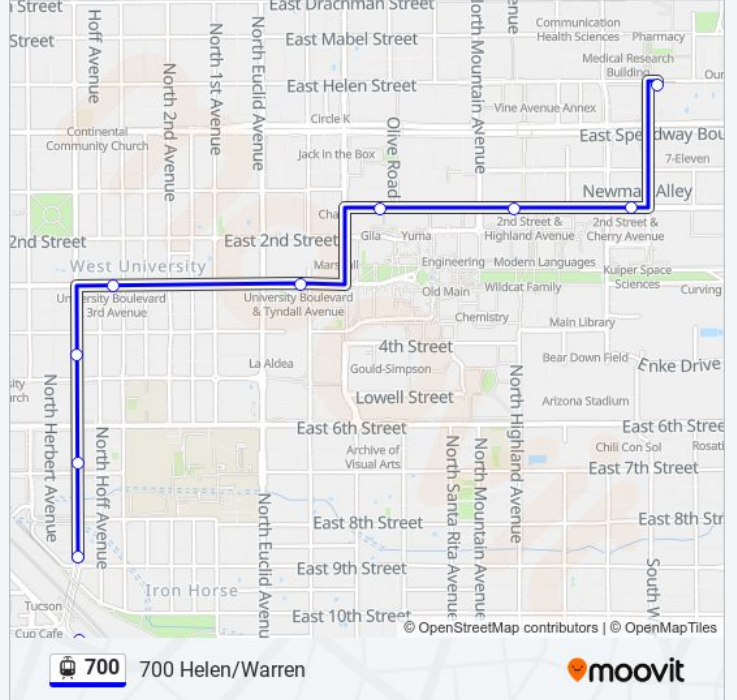

700 light rail Info

Direction: 700 Av Del Convento

Stops: 17

Trip Duration: 27 min

Line Summary:

Direction: 700 Helen/Warren

17 stops

[VIEW LINE SCHEDULE](#)

Sl/4th Av/9th St

Sl/4th Av/6th St

Sl/4th Av/4th St

Sl/University/3rd Av (Cr)

Sl/University/Tyndall (Cr)

Sl/2nd St/Olive Rd

Sl/2nd St/Highland Av

Sl/2nd St/Cherry Av

Sl/Helen/Warren (Se)

700 light rail Time Schedule

700 Helen/Warren Route Timetable:

| | |
|-----------|---------------------|
| Sunday | 12:00 AM - 8:30 PM |
| Monday | 6:31 AM - 10:00 PM |
| Tuesday | 6:31 AM - 10:00 PM |
| Wednesday | 6:31 AM - 10:00 PM |
| Thursday | 6:31 AM - 11:45 PM |
| Friday | 12:00 AM - 11:45 PM |
| Saturday | 12:00 AM - 11:30 PM |

700 light rail Info

Direction: 700 Helen/Warren

Stops: 17

Trip Duration: 26 min

Line Summary:

700 light rail time schedules and route maps are available in an offline PDF at moovitapp.com. Use the Moovit App to see live bus times, train schedule or subway schedule, and step-by-step directions for all public transit in Tucson.