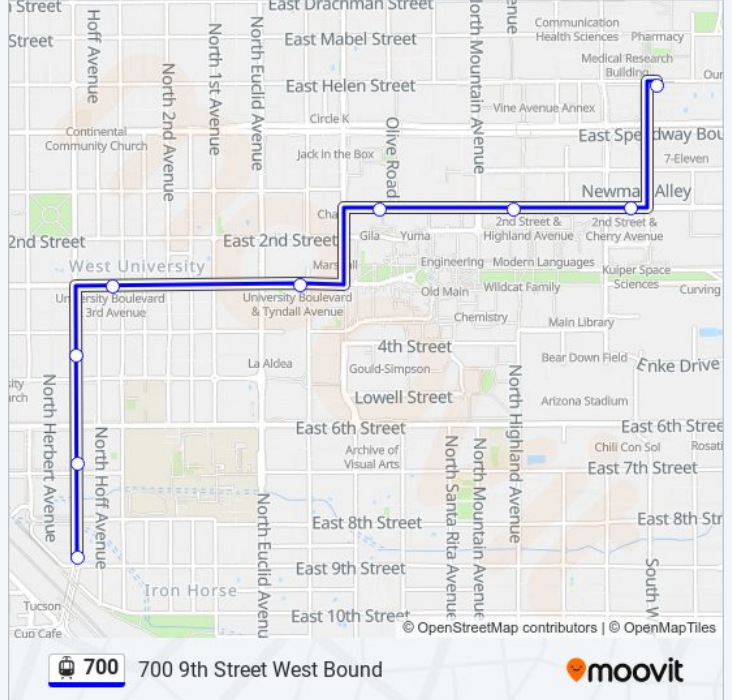

700 light rail Info

Direction: 700 9th Street East Bound

Stops: 9

Trip Duration: 13 min

Line Summary:

Direction: 700 9th Street West Bound

9 stops

[VIEW LINE SCHEDULE](#)

SI/Helen/Warren (Se)

SI/2nd St/Cherry Av

SI/2nd St/Highland Av

SI/2nd St/Olive Rd

SI/University/Tyndall (Cr)

SI/University/3rd Av (Cr)

SI/4th Av/4th St

SI/4th Av/6th St

SI/4th Av/9th St

700 light rail Time Schedule

700 9th Street West Bound Route Timetable:

| | |
|-----------|---------------------|
| Sunday | 2:30 AM - 8:26 PM |
| Monday | 6:20 PM - 10:30 PM |
| Tuesday | 6:20 PM - 10:30 PM |
| Wednesday | 6:20 PM - 10:30 PM |
| Thursday | 6:20 PM |
| Friday | 12:15 AM - 6:20 PM |
| Saturday | 12:15 AM - 11:47 PM |

700 light rail Info

Direction: 700 9th Street West Bound

Stops: 9

Trip Duration: 16 min

Line Summary:

Direction: 700 Av Del Convento

17 stops

[VIEW LINE SCHEDULE](#)