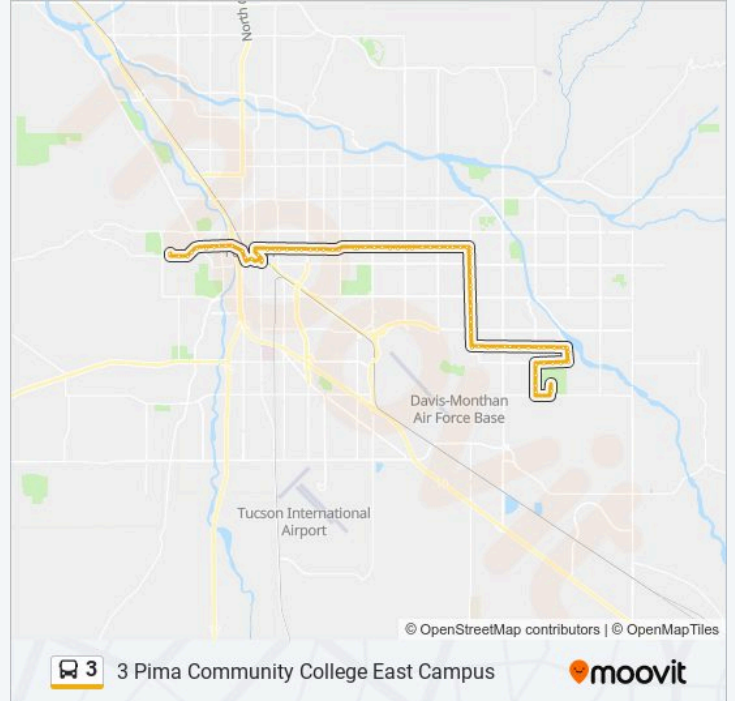

St Mary'S/Freeway (Sw)

Granada/St Marys (Sw)

Granada/Ashbury Ln (Sw)

Alameda/Court Av (Se)

Downtown Ronstadt Center

Toole/7th Av (Ne)

6th St/4th Av (Se)

6th St/Tucson High School (Eb)

3 bus Info

Direction: 3 Pima Community College East Campus

Stops: 76

Trip Duration: 81 min

Line Summary:

- 6th St/Cherry (Se)
- 6th St/Campbell (Se)
- 6th St/Plumer (Se)
- 6th St/Tucson (Sw)
- 6th St/Treat (Se)
- 6th St/Country Club (Sw)
- 5th St/Jones (Se)
- 5th St/Palo Verde (Se)
- 5th St/Dodge (Se)
- 5th St/Alvernon (Se)
- 5th St/Irving (Se)
- 5th St/Columbus (Se)
- 5th St/Belvedere (Se)
- 5th St/Swan (Se)
- 5th St/Arcadia (Sw)
- 5th St/Rosemont (Se)
- 5th St/Beverly (Sw)
- 5th St/Craycroft (Se)
- 5th St/Van Buren (Se)
- 5th St/Chantilly (Se)
- 5th St/Indian House (Se)
- 5th St/Ruston (Se)
- Wilmot/5th St (Sw)
- Wilmot/Carondelet (Nw)
- Wilmot/Broadway (Sw)
- Wilmot/Timrod (Nw)
- Wilmot/Eli (Sw)
- Wilmot/20th St (Sw)
- Wilmot/22nd St (Sw)
- Wilmot/26th St (Sw)
- Wilmot/29th St (Sw)
- Wilmot/33rd St (Nw)

3 bus Info

Direction: 3 Pima Community College West Campus

Stops: 80

Trip Duration: 79 min

Line Summary:

5th St/Indian House (Nw)

5th St/Mckinley (Ne)

5th St/Van Buren (Nw)

5th St/Alvernon (Nw)

5th St/Dodge (Nw)

5th St/Palo Verde (Nw)

5th St/Jones (Nw)

6th St/Country Club (Nw)

6th St/Treat (Nw)

6th St/Tucson (Nw)

6th St/Plumer (Nw)