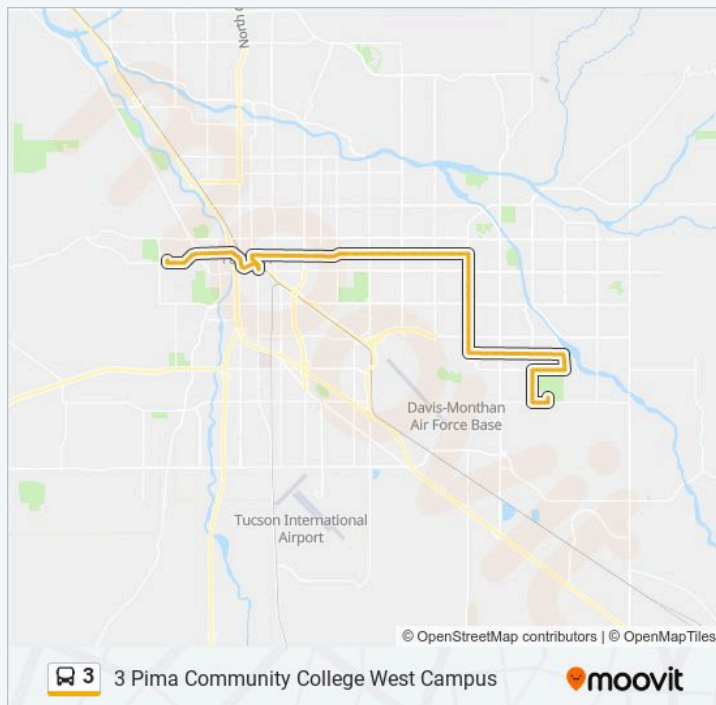

St Mary'S/Freeway (Sw)

Granada/St Marys (Sw)

Granada/Ashbury Ln (Sw)

Alameda/Court Av (Se)

Downtown Ronstadt Center

Toole/7th Av (Ne)

6th St/4th Av (Se)

6th St/Tucson High School (Eb)

Wilmot/Colgate (Ne)

Wilmot/Malvern (Se)

Wilmot/Scarlett (Ne)

Wilmot/Broadway (Ne)

Wilmot/Carondelet (Ne)

5th St/Wilmot (Nw)

Saturday

5:21 AM - 8:21 PM

3 bus Info

Direction: 3 Pima Community College West Campus

Stops: 80

Trip Duration: 79 min

Line Summary:

5th St/Indian House (Nw)

5th St/Mckinley (Ne)

5th St/Van Buren (Nw)

5th St/Alvernon (Nw)

5th St/Dodge (Nw)

5th St/Palo Verde (Nw)

5th St/Jones (Nw)

6th St/Country Club (Nw)

6th St/Treat (Nw)

6th St/Tucson (Nw)

6th St/Plumer (Nw)