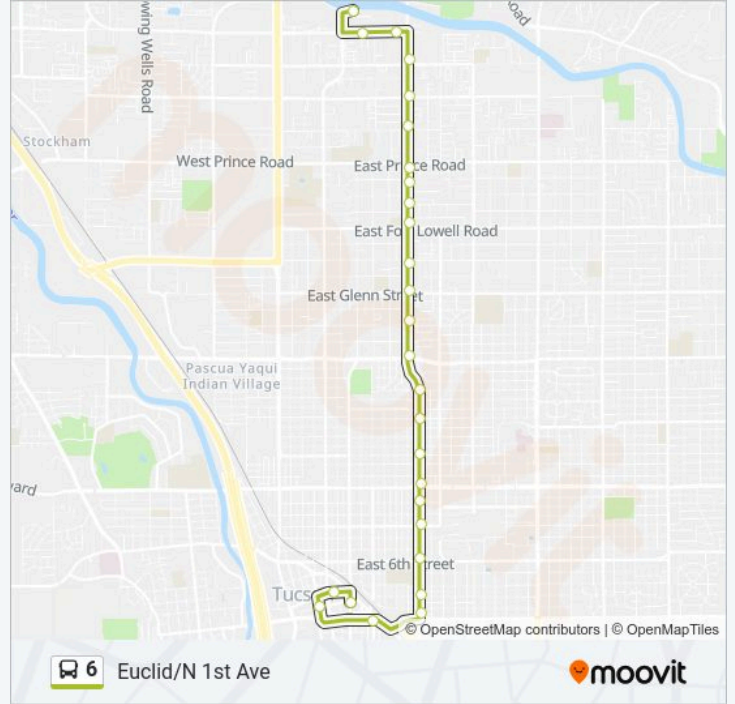

Use the Moovit App to find the closest 6 bus station near you and find out when is the next 6 bus arriving.

**Direction: 6 Downtown**

24 stops

[VIEW LINE SCHEDULE](#)

- Tohono Transit Center (B)
- Wetmore/Radin Av (Se)
- 1st Av/Wetmore (Sw)
- 1st Av/Limberlost (Nw)
- 1st Av/Roger (Sw)
- 1st Av/Pastime Rd (Sw)
- 1st Av/Prince (Sw)
- 1st Av/Yavapai (Sw)
- 1st Av/Halcyon (Sw)
- 1st Av/Ft Lowell (Sw)
- 1st Av/Blacklidge (Sw)
- 1st Av/Glenn (Sw)
- 1st Av/Jacinto (Sw)
- 1st Av/Grant (Nw)
- Euclid/Linden (Nw)
- Euclid/Elm (Sw)
- Euclid/Drachman (Sw)
- Euclid/Speedway (Sw)
- Euclid/1st St (Sw)
- Euclid/University (Sw)
- Euclid/6th St (Sw)

**6 bus Info**

**Direction:** 6 Downtown

**Stops:** 24

**Trip Duration:** 28 min

**Line Summary:**

Euclid/9th St (Sw)

Broadway/Euclid (Nw)

6th Av/Pennington (Se)

### Direction: 6 Tohono Center

27 stops

[VIEW LINE SCHEDULE](#)

6th Av/Pennington (Se)

Alameda/Grossetta (Nw)

Church/Pennington (Nw)

Broadway/4th Av (Sw)

Euclid/Broadway (Ne)

### 6 bus Info

**Direction:** 6 Tohono Center

**Stops:** 27

**Trip Duration:** 35 min

**Line Summary:**

- 1st Av/Halcyon (Ne)
- 1st Av/Graybill (Ne)
- 1st Av/Prince (Se)
- 1st Av/Pastime Rd (Ne)
- 1st Av/Roger (Ne)
- 1st Av/Limberlost (Ne)
- Wetmore/1st Ave (Nw)
- Wetmore/Stanley PI (Ne)
- Tohono Transit Center (B)