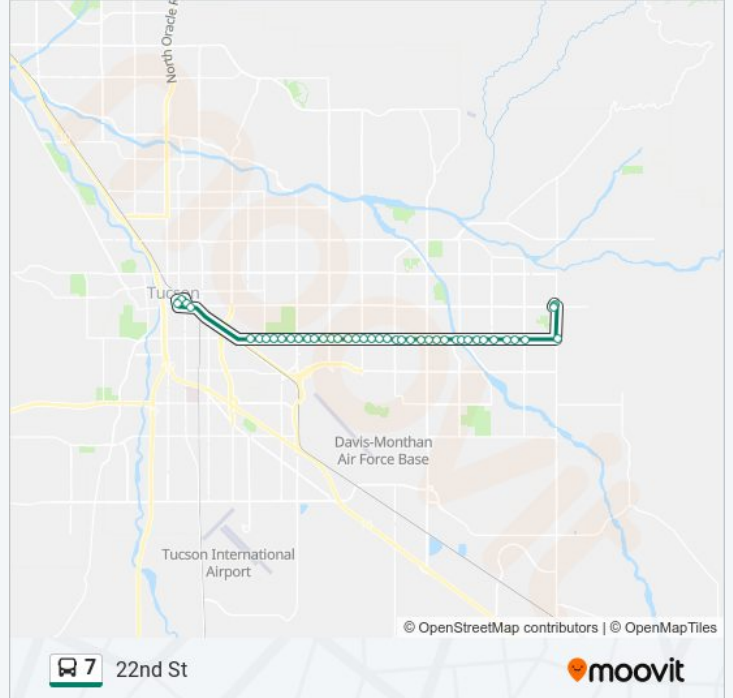

Get The App

The 7 bus line (22nd St) has 2 routes. For regular weekdays, their operation hours are:
 (1) 7 Broadway/Houghton: 6:00 AM - 10:30 PM (2) 7 Downtown: 5:47 AM - 10:47 PM
 Use the Moovit App to find the closest 7 bus station near you and find out when is the next 7 bus arriving.

Direction: 7 Broadway/Houghton
 42 stops
[VIEW LINE SCHEDULE](#)

- Downtown Ronstadt Center
- Alameda/Grossetta (Nw)
- Church/Pennington (Nw)
- Broadway/4th Av (Sw)
- 22nd St/Tucson (Se)
- 22nd St/Treat (Se)
- 22nd St/Country Club (Se)
- 22nd St/Randolph Pkwy (Se)
- 22nd St/Palo Verde (Sw)
- 22nd St/Dodge (Se)
- 22nd St/Alvernon (Se)
- 22nd St/Irving (Se)
- 22nd St/Columbus (Se)
- 22nd St/Belvedere (Se)
- 22nd St/Swan (Se)
- 22nd St/Mountain View (Se)
- 22nd St/Rosemont (Se)
- 22nd St/Beverly (Se)
- 22nd St/Craycroft (Se)
- 22nd St/Van Buren (Se)
- 22nd St/Sahuara Av (Sw)
- 22nd St/Alamo (Sw)

7 bus Info
Direction: 7 Broadway/Houghton
Stops: 42
Trip Duration: 45 min
Line Summary:

- 22nd St/Wilmot (Se)
- 22nd St/Av Polar (Se)
- 22nd St/Av Sirio (Se)
- 22nd St/Lehigh Dr (Sw)
- 22nd St/Kolb (Se)
- 22nd St/Turquoise (Se)
- 22nd St/Prudence (Se)
- 22nd St/Pantano Rd (Se)
- 22nd St/Pantano Pkwy (Se)
- 22nd St/Sherwood Village Dr (Se)
- 22nd St/Sarnoff (Se)
- 22nd St/Lusk (Sw)
- 22nd St/Cmo Seco (Se)
- 22nd St/Oak Park (Se)
- 22nd St/Brown (Se)
- 22nd St/Harrison (Se)
- Houghton/22nd St (Ne)
- Broadway/Houghton (Nw)
- Broadway/Houghton (Inside)
- Broadway/Houghton Park&Ride

Direction: 7 Downtown

37 stops

[VIEW LINE SCHEDULE](#)

- Broadway/Houghton Park&Ride
- Houghton/Broadway (Sw)
- 22nd St/Houghton (Nw)
- 22nd St/Harrison (Nw)
- 22nd St/Brown (Nw)
- 22nd St/Gollob Rd (Ne)
- 22nd St/Cmo Seco (Nw)
- 22nd St/Lusk (Nw)
- 22nd St/Sarnoff (Nw)