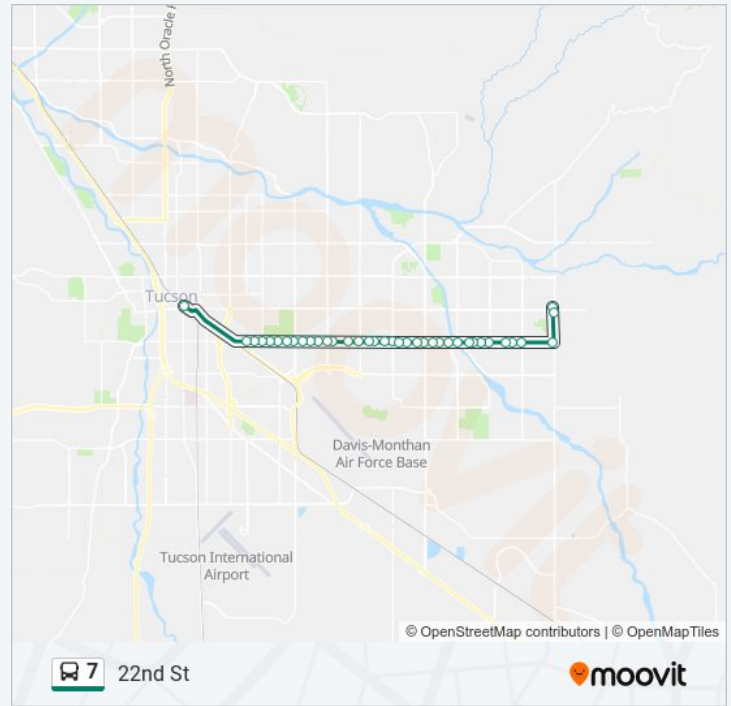

Get The App

The 7 bus line (22nd St) has 2 routes. For regular weekdays, their operation hours are:
 (1) 7 Broadway/Houghton: 6:00 AM - 10:30 PM (2) 7 Downtown: 5:47 AM - 10:47 PM
 Use the Moovit App to find the closest 7 bus station near you and find out when is the next 7 bus arriving.

Direction: 7 Broadway/Houghton
 42 stops
[VIEW LINE SCHEDULE](#)

- Downtown Ronstadt Center
- Alameda/Grossetta (Nw)
- Church/Pennington (Nw)
- Broadway/4th Av (Sw)
- 22nd St/Tucson (Se)
- 22nd St/Treat (Se)
- 22nd St/Country Club (Se)
- 22nd St/Randolph Pkwy (Se)
- 22nd St/Palo Verde (Sw)
- 22nd St/Dodge (Se)
- 22nd St/Alvernon (Se)
- 22nd St/Irving (Se)
- 22nd St/Columbus (Se)
- 22nd St/Belvedere (Se)
- 22nd St/Swan (Se)
- 22nd St/Mountain View (Se)
- 22nd St/Rosemont (Se)
- 22nd St/Beverly (Se)
- 22nd St/Craycroft (Se)
- 22nd St/Van Buren (Se)
- 22nd St/Sahuara Av (Sw)
- 22nd St/Alamo (Sw)

Direction: 7 Downtown

37 stops

[VIEW LINE SCHEDULE](#)

- Broadway/Houghton Park&Ride
- Houghton/Broadway (Sw)
- 22nd St/Houghton (Nw)
- 22nd St/Harrison (Nw)
- 22nd St/Brown (Nw)
- 22nd St/Gollob Rd (Ne)
- 22nd St/Cmo Seco (Nw)
- 22nd St/Lusk (Nw)
- 22nd St/Sarnoff (Nw)

22nd St/Alvernon (Nw)

22nd St/Dodge (Nw)

22nd St/Randolph Way (Nw)

22nd St/Lakeshore Ln (Nw)

22nd St/Country Club (Nw)

22nd St/Treat (Nw)

22nd St/Tucson (Nw)

Downtown Ronstadt Center