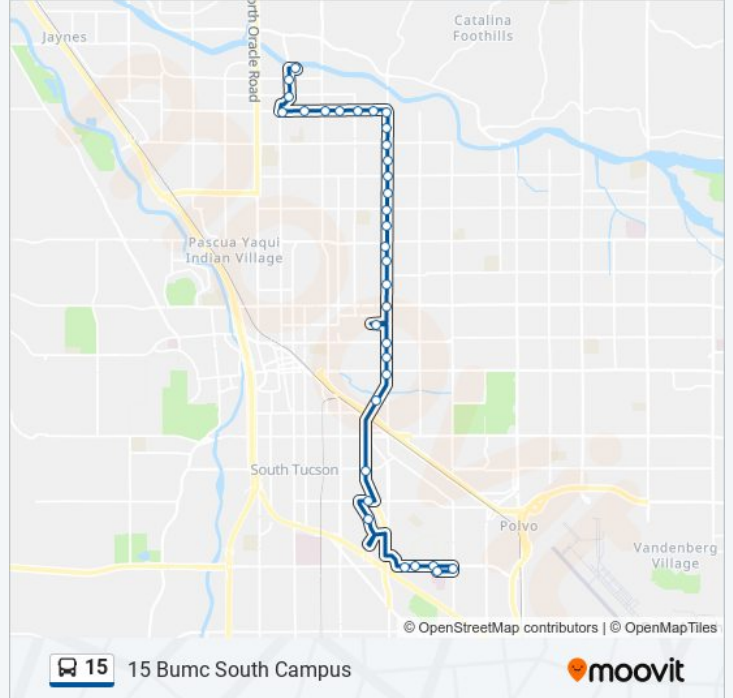

15 bus Info

Direction: 15 Bumc South Campus

Stops: 34

Trip Duration: 44 min

Line Summary:

Campbell Av/6th St (Sw)

Campbell Av/9th St (Nw)

Kino Pw/12th St (Nw)

Kino Pw/15th St (Sw)

Kino Pw/Silverlake Rd (Sw)

36th St/Kino Pw (Nw)

Mlking/Tucson Marketplace (Nw)

Ajo/Juvenile Center (Eb)

Ajo/P.C. Sheriffs Dept (Eb)

Ajo/Forgeus (Se)

Country Club/Ajo (Sw)

Bumc/South Campus (Inside)

Direction: 15 Tohono Center

36 stops

[VIEW LINE SCHEDULE](#)

Bumc/South Campus (Inside)

Ajo/Forgeus (Nw)

Ajo/P.C. Sheriffs Dept. (Wb)

Ajo/Juvenile Court (Wb)

15 bus Info

Direction: 15 Tohono Center

Stops: 36

Trip Duration: 42 min

Line Summary:

Campbell Av/Grant@Water (Ne)

Campbell Av/Copper (Ne)

Campbell Av/Glenn (Ne)