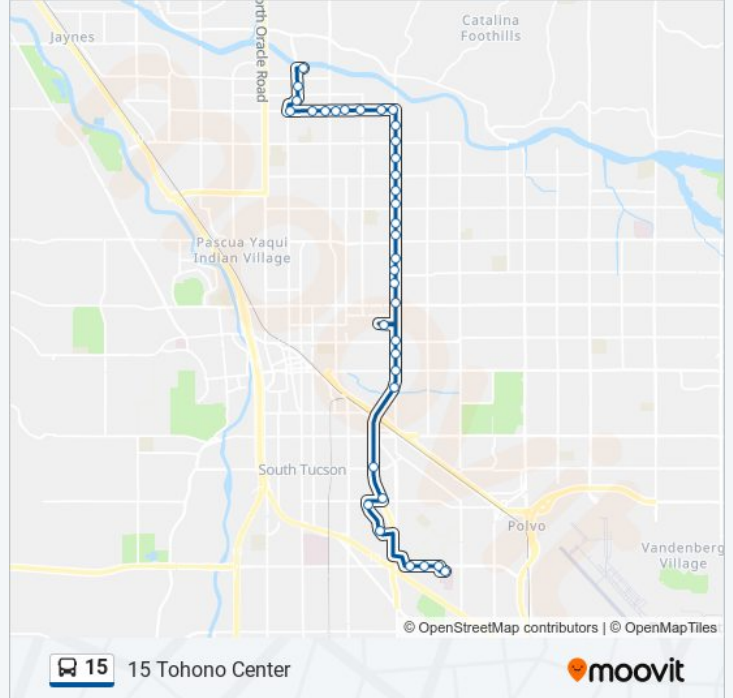

15 bus Info

Direction: 15 Bumc South Campus

Stops: 34

Trip Duration: 44 min

Line Summary:

Campbell Av/6th St (Sw)

Campbell Av/9th St (Nw)

Kino Pw/12th St (Nw)

15 bus Info

Direction: 15 Tohono Center

Stops: 36

Trip Duration: 42 min

Line Summary:

Campbell Av/Grant@Water (Ne)

Campbell Av/Copper (Ne)

Campbell Av/Glenn (Ne)

Roger/Park (Nw)

Roger/1st Av (Ne)

Roger/1st Av (Nw)

Roger/4th Av (Nw)

Roger/Stone (Ne)

Stone/C Arizona (Se)

Stone/Dorothy (Se)

Tohono Transit Center (C)

© 2024 Moovit - All Rights Reserved