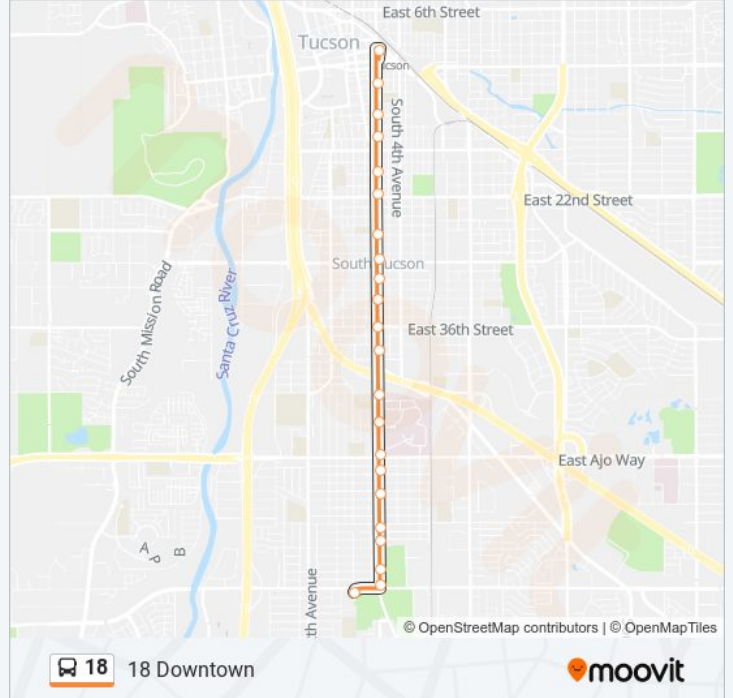

### Direction: 18 Downtown

22 stops

[VIEW LINE SCHEDULE](#)

- Laos Transit Center
- 6th Av/Irvington (Ne)
- 6th Av/Oklahoma (Ne)
- 6th Av/Illinois (Se)
- 6th Av/Michigan (Se)
- 6th Av/District (Se)
- 6th Av/President (Se)
- 6th Av/Ajo (Ne)
- 6th Av/Veterans (Ne)
- 6th Av/44th St (Se)
- 6th Av/39th St (Ne)
- 6th Av/36th St (Ne)
- 6th Av/33rd St (Se)
- 6th Av/31st St (Ne)
- 6th Av/29th St (Ne)
- 6th Av/26th St (Ne)
- 6th Av/22nd St (Ne)
- 6th Av/20th St (Se)
- 6th Av/17th St (Ne)
- 6th Av/15th St (Ne)
- 6th Av/12th St (Se)
- Downtown Ronstadt Center

### 18 bus Time Schedule

18 Downtown Route Timetable:

Sunday	6:20 AM - 7:35 PM
Monday	4:35 AM - 11:35 PM
Tuesday	4:35 AM - 11:35 PM
Wednesday	4:35 AM - 11:35 PM
Thursday	4:35 AM - 11:35 PM
Friday	4:35 AM - 11:35 PM
Saturday	5:55 AM - 8:25 PM

### 18 bus Info

**Direction:** 18 Downtown

**Stops:** 22

**Trip Duration:** 22 min

**Line Summary:**

**Direction: 18 Laos Center**

19 stops

[VIEW LINE SCHEDULE](#)

Downtown Ronstadt Center

6th Av/12th St (Sw)

6th Av/14th St (Sw)

6th Av/18th St (Sw)

6th Av/20th St (Nw)

6th Av/22nd St (Sw)

6th Av/27th St (Sw)

6th Av/29th St (Sw)