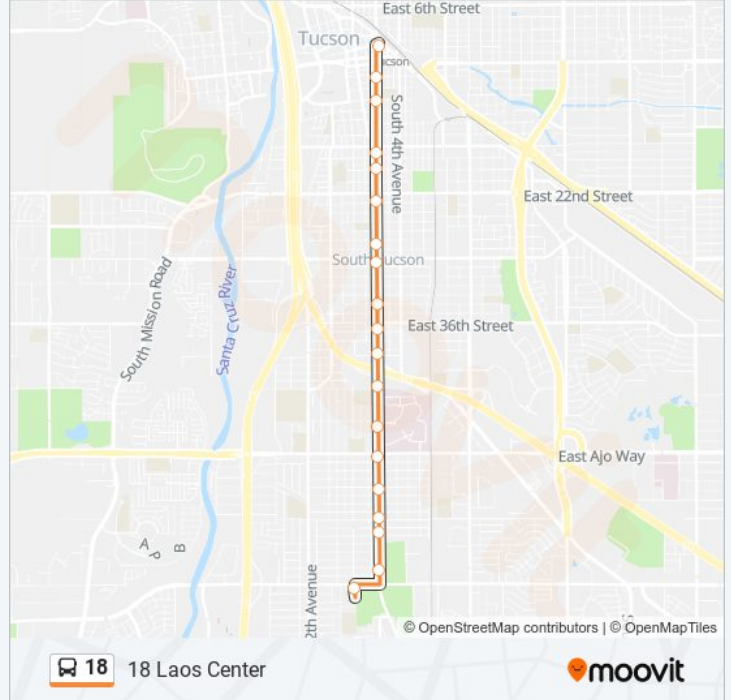

Laos Transit Center

18 bus time schedules and route maps are available in an offline PDF at moovitapp.com. Use the [Moovit App](#) to see live bus times, train schedule or subway schedule, and step-by-step directions for all public transit in Tucson.

[About Moovit](#) • [MaaS Solutions](#) • [Supported Countries](#) • [Mooviter Community](#)

© 2024 Moovit - All Rights Reserved

Check Live Arrival Times