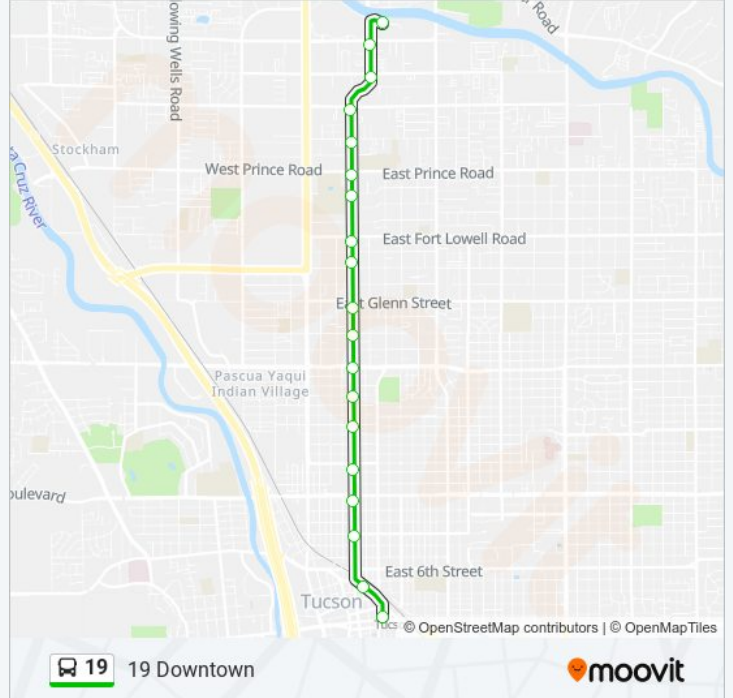

19 Downtown

Get The App

The 19 bus line (19 Downtown) has 2 routes. For regular weekdays, their operation hours are:

(1) 19 Downtown: 5:35 AM - 10:35 PM (2) 19 Tohono Center: 5:30 AM - 11:00 PM

Use the Moovit App to find the closest 19 bus station near you and find out when is the next 19 bus arriving.

Direction: 19 Downtown

19 stops

[VIEW LINE SCHEDULE](#)

- Tohono Transit Center
- Stone/Wetmore (Sw)
- Stone/Limberlost (Sw)
- Stone/Roger (Sw)
- Stone/Pastime (Sw)
- Stone/Prince (Sw)
- Stone/Yavapai (Sw)
- Stone/Ft Lowell (Sw)
- Stone/Blacklidge (Nw)
- Stone/Glenn (Sw)
- Stone/Jacinto (Sw)
- Stone/Grant (Sw)
- Stone/Flores (Sw)
- Stone/Lester (Sw)
- Stone/Drachman (Sw)
- Stone/Speedway (Sw)
- Stone/University (Sw)
- Toole/7th Av (Se)
- Downtown Ronstadt Center

19 bus Info

Direction: 19 Downtown

Stops: 19

Trip Duration: 21 min

Line Summary:

Direction: 19 Tohono Center

19 stops

[VIEW LINE SCHEDULE](#)

Downtown Ronstadt Center

Toole/7th Av (Ne)

Stone/University (Ne)

Stone/Speedway (Ne)

Stone/Drachman (Se)

Stone/Lester (Ne)

Stone/Flores (Ne)

Stone/Grant (Ne)