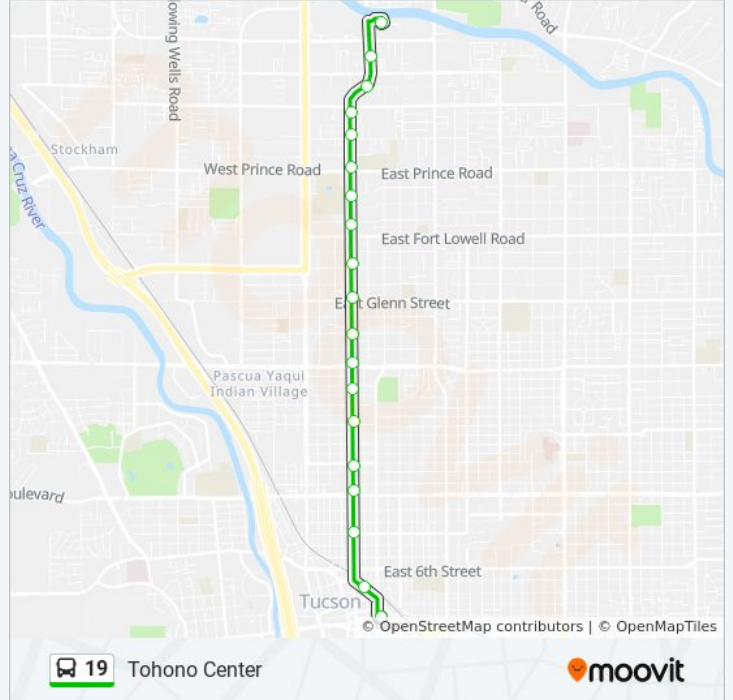

19 bus time schedules and route maps are available in an offline PDF at moovitapp.com. Use the [Moovit App](#) to see live bus times, train schedule or subway schedule, and step-by-step directions for all public transit in Tucson.

[About Moovit](#) • [MaaS Solutions](#) • [Supported Countries](#) • [Mooviter Community](#)

© 2024 Moovit - All Rights Reserved

Check Live Arrival Times