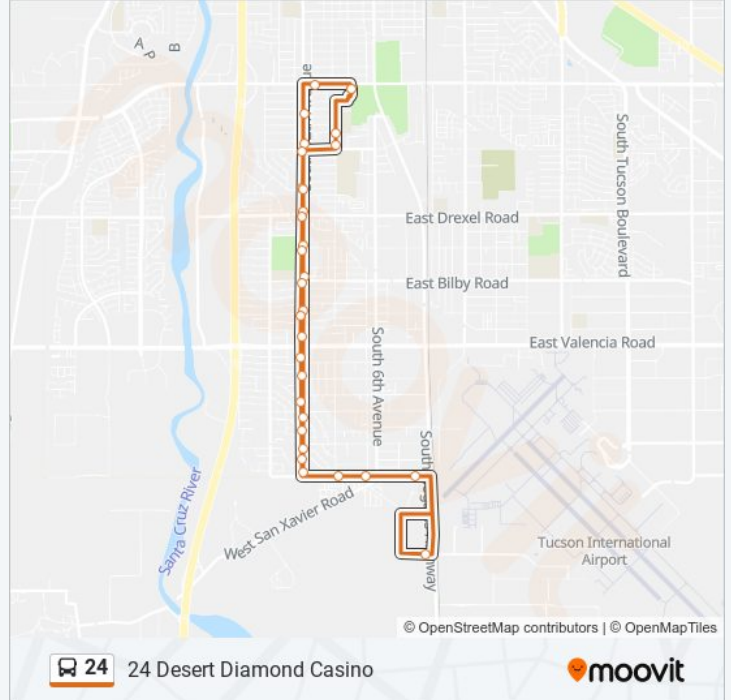

24 Desert Diamond Casino

Get The App

The 24 bus line 24 Desert Diamond Casino has one route. For regular weekdays, their operation hours are:

(1) 24 Desert Diamond Casino: 4:10 AM - 8:40 PM

Use the Moovit App to find the closest 24 bus station near you and find out when is the next 24 bus arriving.

Direction: 24 Desert Diamond Casino

31 stops

[VIEW LINE SCHEDULE](#)

- Laos Transit Center
- Liberty/Utah (Sw)
- Liberty/Nebraska (Nw)
- 12th Av/Nebraska (Sw)
- 12th Av/Canada Dr (Nw)
- 12th Av/Drexel (Sw)
- 12th Av/C Alvord (Sw)
- 12th Av/Santa Rosa (Sw)
- 12th Av/Santa Maria (Sw)
- 12th Av/Valencia (Sw)
- 12th Av/C Rita (Sw)
- 12th Av/Teton (Sw)
- 12th Av/Inez (Sw)
- Los Reales/Nogales Hwy (Sw)
- Vamori St/Nogales Hy (Sw)
- Los Reales/Missiondale (Nw)
- Los Reales/San Fernando (Ne)
- 12th Av/Los Reales (Ne)
- 12th Av/Marcus (Ne)
- 12th Av/Leary Dr (Ne)
- 12th Av/Medina (Ne)
- 12th Av/Valencia (Ne)

24 bus Time Schedule

24 Desert Diamond Casino Route Timetable:

Sunday	7:36 AM - 7:46 PM
Monday	4:10 AM - 8:40 PM
Tuesday	4:10 AM - 8:40 PM
Wednesday	4:10 AM - 8:40 PM
Thursday	4:10 AM - 8:40 PM
Friday	4:10 AM - 8:40 PM
Saturday	6:36 AM - 8:36 PM

24 bus Info

Direction: 24 Desert Diamond Casino

Stops: 31

Trip Duration: 33 min

Line Summary:

12th Av/Santa Maria (Ne)
12th Av/Bilby (Ne)
12th Av/C Alvord (Ne)
12th Av/Drexel (Ne)
12th Av/Canada St (Se)
12th Av/Nebraska (Ne)
12th Av/Wyoming (Ne)
Irvington/11th Av (Se)
Laos Transit Center