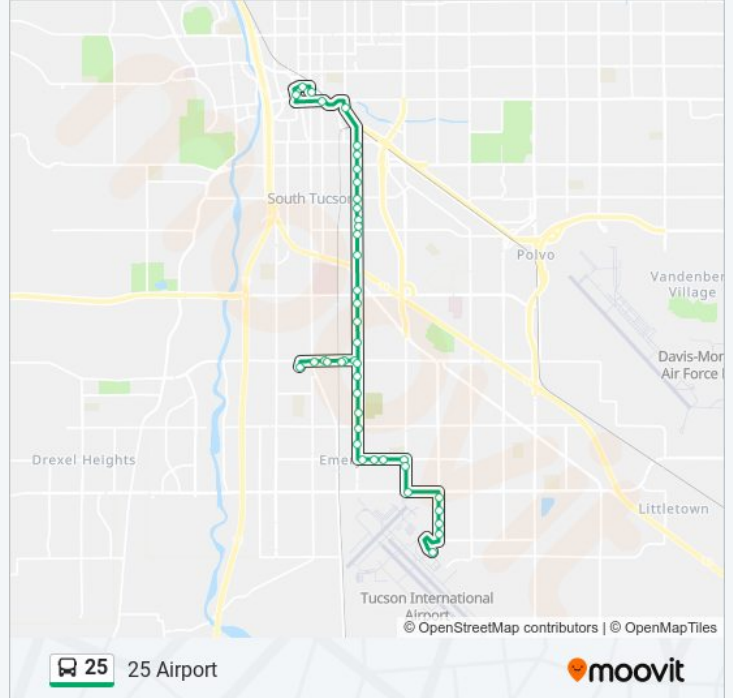

Direction: 25 Airport

43 stops

[VIEW LINE SCHEDULE](#)

- 6th Av/Pennington (Se)
- Alameda/Grossetta (Nw)
- Church/Pennington (Nw)
- Broadway/4th Av (Sw)
- Euclid/12th St (Sw)
- Park/18th St (Sw)
- Park/20th St (Sw)
- Park/22nd St (Sw)
- Park/25th St (Nw)
- Park/Silverlake (Sw)
- Park/31st St (Sw)
- Park/34th St (Nw)
- Park/35th St (Sw)
- Park/37th St (Nw)
- Park/Tucson Marketplace (Sw)
- Park/Ajo(Nw)
- Park/Ajo(Sw)
- Park/Police Station (Sw)
- Park/Ohio (Sw)
- Irvington/Park Av (Nw)
- Irvington/1st Av (Ne)
- Irvington/3rd Av (Nw)

25 bus Info

Direction: 25 Airport

Stops: 43

Trip Duration: 49 min

Line Summary:

- Laos Transit Center
- Irvington/6th Av (Se)
- Irvington/3rd Av (Se)
- Irvington/1st Av (Sw)
- Park/Irvington (Sw)
- Park/Wyoming (Nw)
- Park/Bantam (Nw)
- Park/Minorka (Sw)
- Park/Drexel (Sw)
- Park/Alvord (Sw)
- Bilby/Park Av (Se)
- Bilby/Randall (Se)
- Bilby/Stewart (Se)
- Bilby/Campbell (Sw)
- Campbell Av/Bilby (Sw)
- Valencia/Campbell (Se)
- Tucson BI/Valencia (Sw)
- Tucson BI/Medina (Sw)
- Tucson BI/Elvira (Nw)
- Tucson BI/Corona (Nw)
- Tucson Intl Airport (Inside)

Direction: 25 Laos Center

23 stops

[VIEW LINE SCHEDULE](#)

- 6th Av/Pennington (Se)
- Alameda/Grossetta (Nw)
- Church/Pennington (Nw)
- Broadway/4th Av (Sw)
- Euclid/12th St (Sw)
- Park/18th St (Sw)
- Park/20th St (Sw)
- Park/22nd St (Sw)

Direction: 25 Laos Center

Stops: 23

Trip Duration: 29 min

Line Summary:

Direction: 26 Downtown

40 stops

[VIEW LINE SCHEDULE](#)

Tucson Intl Airport (Inside)