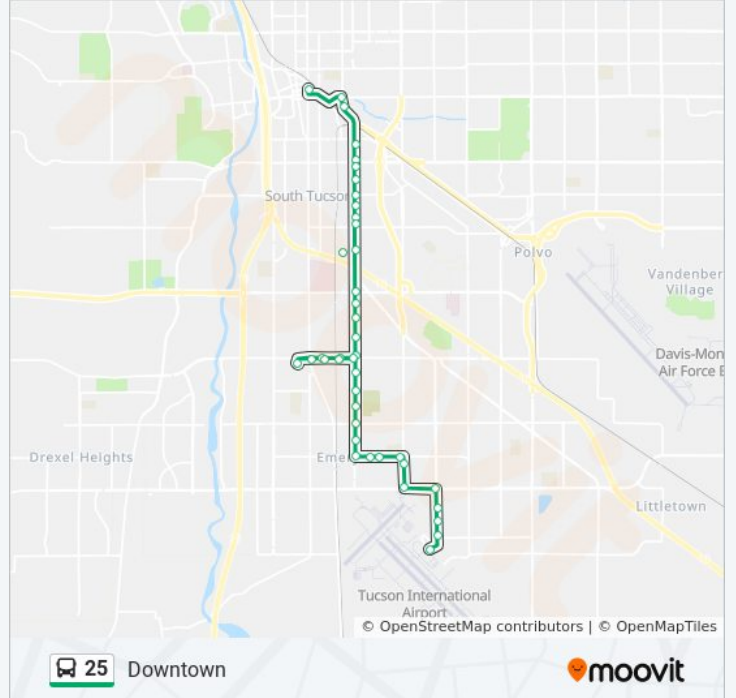

Tucson Bl/Corona (Ne)

Tucson Bl/Elvira (Ne)

Tucson Bl/Medina (Se)

Valencia/Tucson Blvd (Nw)

Campbell Av/Valencia (Ne)

Campbell Av/Bilby (Se)

Bilby/Campbell (Nw)

Bilby/Stewart (Ne)

Bilby/Randall (Nw)

Park/Bilby (Ne)

Park/Alvord (Ne)

Park/Drexel (Ne)

Park/Minorka (Ne)

25 bus Time Schedule

26 Downtown Route Timetable:

Sunday	6:26 AM - 7:26 PM
Monday	4:10 AM - 10:40 PM
Tuesday	4:10 AM - 10:40 PM
Wednesday	4:10 AM - 10:40 PM
Thursday	4:10 AM - 10:40 PM
Friday	4:10 AM - 10:40 PM
Saturday	5:56 AM - 8:46 PM

25 bus Info

Direction: 26 Downtown

Stops: 40

Trip Duration: 47 min

Line Summary:

Park/Bantam (Ne)
Park/Wyoming (Ne)
Irvington/Park Av (Nw)
Irvington/1st Av (Ne)
Irvington/3rd Av (Nw)
Laos Transit Center
Irvington/6th Av (Se)
Irvington/3rd Av (Se)
Irvington/1st Av (Sw)
Park/Irvington (Ne)
Park/Ohio (Ne)
Park/Sun Tran (Ne)
Park/Palmdale (Ne)
Park/Ajo (Ne)
Park/Tucson Marketplace (Ne)
Park/35th St (Se)
Park/34th St (Ne)
Park/31st St (Se)
Park/Silverlake (Ne)
Park/25th St (Se)
Park/22nd St(Se)
Park/22nd St(Ne)
Park/19th St (Ne)
Euclid/12th St (Se)
Broadway/Euclid (Nw)
6th Av/Pennington (Se)