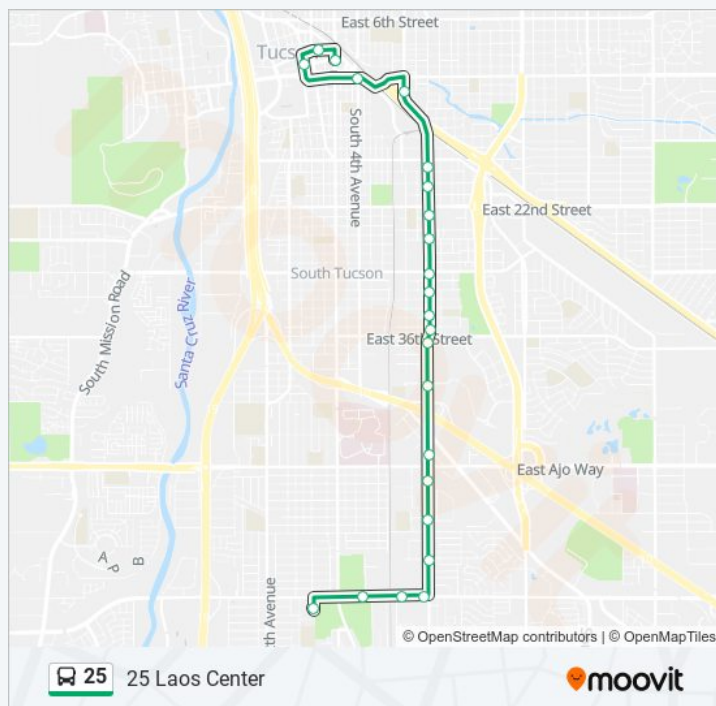

25 bus Info

Park/25th St (Nw)

Park/Silverlake (Sw)

Park/31st St (Sw)

Park/34th St (Nw)

Park/35th St (Sw)

Park/37th St (Nw)

Park/Tucson Marketplace (Sw)

Park/Ajo(Nw)

Park/Ajo(Sw)

Park/Police Station (Sw)

Park/Ohio (Sw)

Irvington/Park Av (Nw)

Irvington/1st Av (Ne)

Irvington/3rd Av (Nw)

Laos Transit Center

Direction: 25 Laos Center

Stops: 23

Trip Duration: 29 min

Line Summary:

Direction: 26 Downtown

40 stops

[VIEW LINE SCHEDULE](#)

Tucson Intl Airport (Inside)

Tucson Bl/Corona (Ne)

Tucson Bl/Elvira (Ne)

Tucson Bl/Medina (Se)

Valencia/Tucson Blvd (Nw)

Campbell Av/Valencia (Ne)

Campbell Av/Bilby (Se)

Bilby/Campbell (Nw)

Bilby/Stewart (Ne)