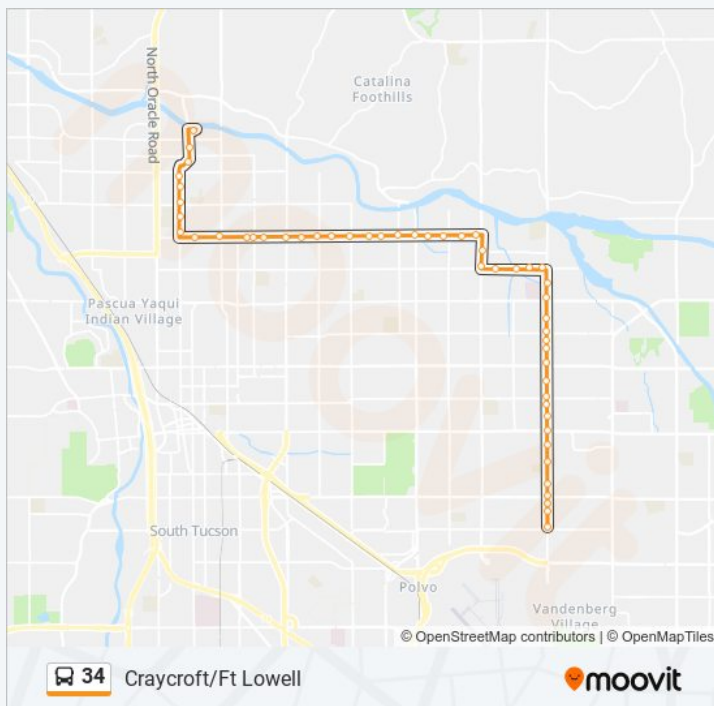

Craycroft/Broadway (Sw)

Craycroft/Williams Blvd (Nw)

Craycroft/16th St (Sw)

Craycroft/20th St (Sw)

Craycroft/22nd St (Sw)

Craycroft/26th St (Sw)

Craycroft/29th St(Sw)

Craycroft/32nd St(Sw)

Craycroft/Af Base Gate (Vc)

Craycroft/Golf Links (Ne)

Craycroft/32nd St(Ne)

Craycroft/29th St(Ne)

Direction: 34 Tohono Center
51 stops

[VIEW LINE SCHEDULE](#)

- Craycroft/29th St(Ne)
- Craycroft/25th St (Ne)
- Craycroft/Juarez (Ne)
- Craycroft/22nd St (Ne)
- Craycroft/20th St (Ne)
- Craycroft/Wilshire (Ne)
- Craycroft/St Joseph Church (Ne)
- Craycroft/Broadway (Ne)
- Craycroft/Burns (Ne)
- Craycroft/Holmes (Ne)
- Craycroft/5th St (Ne)
- Craycroft/Rosewood (Ne)
- Craycroft/Speedway (Ne)
- Craycroft/Fairmount (Ne)
- Craycroft/Lee (Ne)
- Craycroft/Pima (Ne)
- Craycroft/Waverly (Ne)
- Craycroft/Grant (Ne)
- Craycroft/Copper (Ne)
- Glenn/Sidney (Ne)
- Glenn/Beverly (Nw)
- Glenn/Rosemont (Nw)
- Glenn/Orlando (Nw)
- Swan/Glenn (Ne)
- Swan/Ft. Lowell (Ne)
- Camp Lowell/Swan (Nw)
- Camp Lowell/Laurel (Nw)
- Fort Lowell/Riverhaven (Nw)
- Fort Lowell/Sycamore (Nw)
- Fort Lowell/Alvernon (Nw)

34 bus Time Schedule

34 Tohono Center Route Timetable:

Sunday	7:36 AM - 7:36 PM
Monday	5:29 AM - 10:29 PM
Tuesday	5:29 AM - 10:29 PM
Wednesday	5:29 AM - 10:29 PM
Thursday	5:29 AM - 10:29 PM
Friday	5:29 AM - 10:29 PM
Saturday	6:31 AM - 8:31 PM

34 bus Info

Direction: 34 Tohono Center

Stops: 51

Trip Duration: 47 min

Line Summary:

Fort Lowell/Dodge (Nw)

Fort Lowell/Palo Verde (Nw)

Fort Lowell/Edith (Ne)