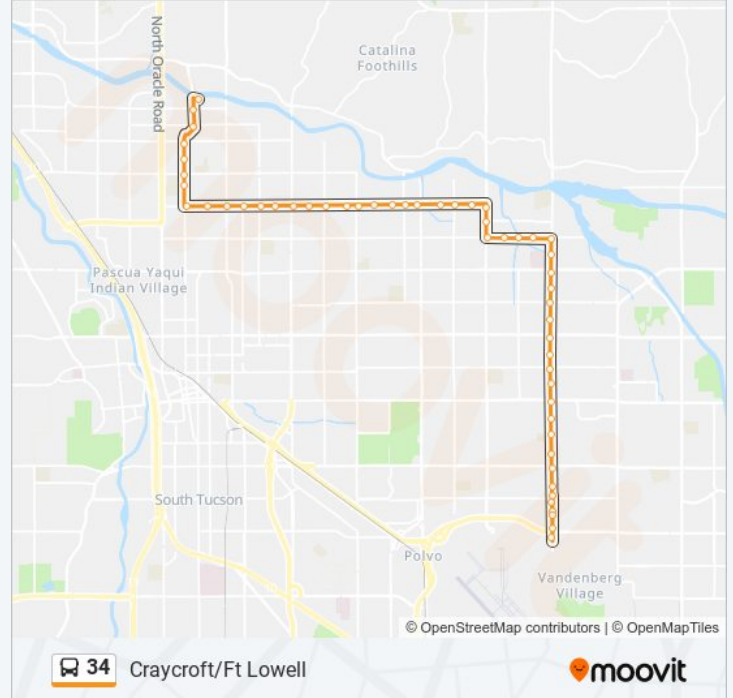

34 bus Info

Direction: 34 Dm Air Base

Stops: 53

Trip Duration: 55 min

Line Summary:

Fort Lowell/Av Laurel Real (Se)

Fort Lowell/Columbus (Se)

Camp Lowell/Laurel (Se)

Craycroft/Grant (Sw)

Craycroft/Waverly (Nw)

Craycroft/Pima (Sw)

Craycroft/Fairmount (Sw)

Craycroft/Speedway (Sw)

Craycroft/3rd St (Nw)

Craycroft/5th St (Sw)

Craycroft/8th St (Sw)

Craycroft/Broadway (Sw)

Craycroft/Williams Blvd (Nw)

Craycroft/16th St (Sw)

Craycroft/20th St (Sw)

Craycroft/22nd St (Sw)

Craycroft/26th St (Sw)

Craycroft/29th St(Sw)

Craycroft/32nd St(Sw)

Craycroft/Af Base Gate (Vc)

Craycroft/Golf Links (Ne)

Craycroft/32nd St(Ne)

Craycroft/29th St(Ne)

Direction: 34 Tohono Center
51 stops

[VIEW LINE SCHEDULE](#)

- Craycroft/29th St(Ne)
- Craycroft/25th St (Ne)
- Craycroft/Juarez (Ne)
- Craycroft/22nd St (Ne)
- Craycroft/20th St (Ne)
- Craycroft/Wilshire (Ne)
- Craycroft/St Joseph Church (Ne)
- Craycroft/Broadway (Ne)
- Craycroft/Burns (Ne)
- Craycroft/Holmes (Ne)
- Craycroft/5th St (Ne)
- Craycroft/Rosewood (Ne)
- Craycroft/Speedway (Ne)
- Craycroft/Fairmount (Ne)
- Craycroft/Lee (Ne)
- Craycroft/Pima (Ne)
- Craycroft/Waverly (Ne)
- Craycroft/Grant (Ne)
- Craycroft/Copper (Ne)
- Glenn/Sidney (Ne)
- Glenn/Beverly (Nw)
- Glenn/Rosemont (Nw)
- Glenn/Orlando (Nw)
- Swan/Glenn (Ne)
- Swan/Ft. Lowell (Ne)
- Camp Lowell/Swan (Nw)
- Camp Lowell/Laurel (Nw)
- Fort Lowell/Riverhaven (Nw)
- Fort Lowell/Sycamore (Nw)
- Fort Lowell/Alvernon (Nw)