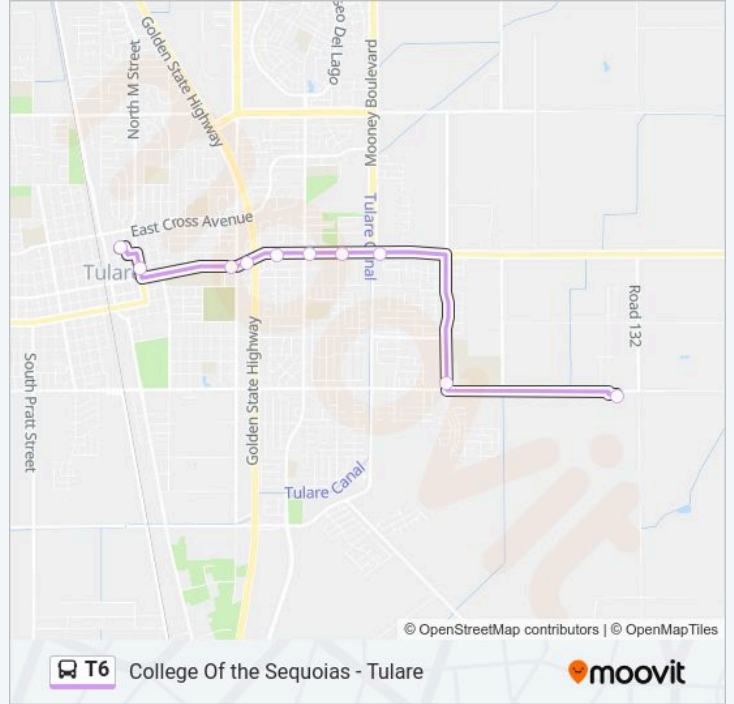

T6 bus time schedules and route maps are available in an offline PDF at moovitapp.com. Use the Moovit App to see live bus times, train schedule or subway schedule, and step-by-step directions for all public transit in Fresno.

© 2025 Moovit - All Rights Reserved