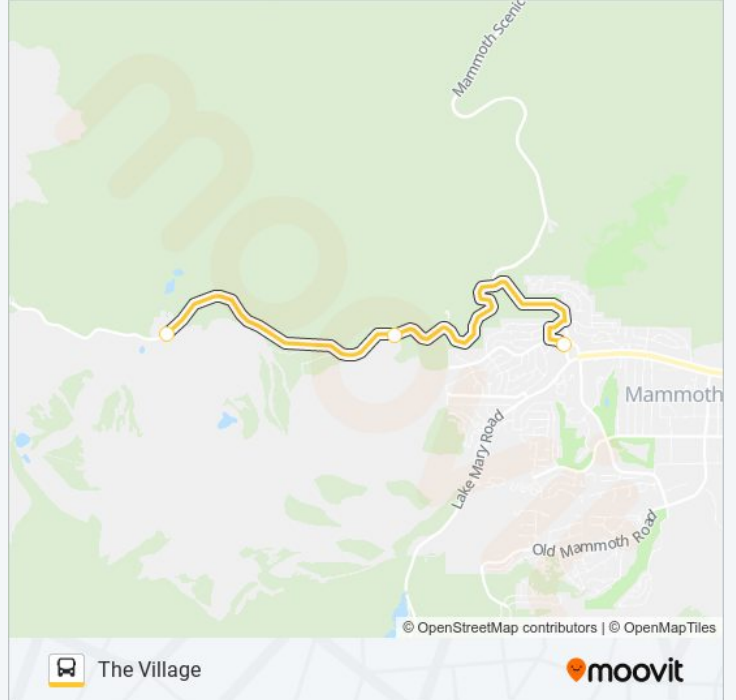

[VIEW LINE SCHEDULE](#)

The Village - Canyon Blvd

Stop 19 - Woolly's Tube Park

Main Lodge

MAMMOTH MOUNTAIN BIKE PARK SHUTTLE bus Time Schedule

Main Lodge Route Timetable:

Sunday	9:00 AM - 5:30 PM
Monday	9:00 AM - 5:30 PM
Tuesday	9:00 AM - 5:30 PM
Wednesday	9:00 AM - 5:30 PM
Thursday	9:00 AM - 5:30 PM
Friday	9:00 AM - 5:30 PM
Saturday	9:00 AM - 5:30 PM

MAMMOTH MOUNTAIN BIKE PARK SHUTTLE bus Info

Direction: Main Lodge

Stops: 3

Trip Duration: 15 min

Line Summary:

Direction: The Village

3 stops

[VIEW LINE SCHEDULE](#)

Main Lodge

Stop 19 - Woolly's Tube Park

The Village - Canyon Blvd

MAMMOTH MOUNTAIN BIKE PARK SHUTTLE bus Time Schedule

The Village Route Timetable:

Sunday	9:00 AM - 5:15 PM
Monday	9:00 AM - 5:15 PM
Tuesday	9:00 AM - 5:15 PM
Wednesday	9:00 AM - 5:15 PM
Thursday	9:00 AM - 5:15 PM
Friday	9:00 AM - 5:15 PM
Saturday	9:00 AM - 5:15 PM

MAMMOTH MOUNTAIN BIKE PARK SHUTTLE bus Info

Direction: The Village

Stops: 3

Trip Duration: 15 min

Line Summary:

MAMMOTH MOUNTAIN BIKE PARK SHUTTLE bus time schedules and route maps are available in an offline PDF at moovitapp.com. Use the [Moovit App](#) to see live bus times, train schedule or subway schedule, and step-by-step directions for all public transit in Fresno.