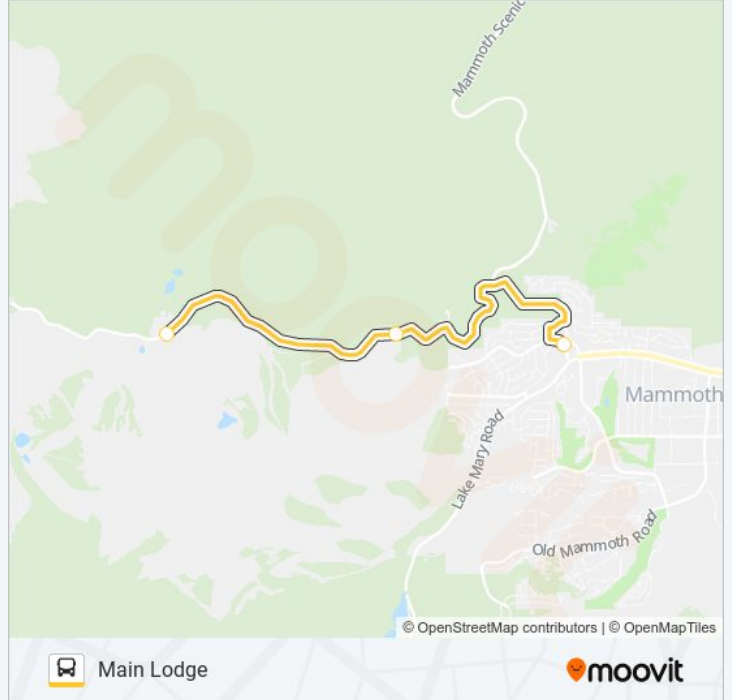

Use the Moovit App to find the closest MAMMOTH MOUNTAIN BIKE PARK SHUTTLE bus station near you and find out when is the next MAMMOTH MOUNTAIN BIKE PARK SHUTTLE bus arriving.

Direction: Main Lodge

3 stops

[VIEW LINE SCHEDULE](#)

The Village - Canyon Blvd

Stop 19 - Woolly's Tube Park

Main Lodge

MAMMOTH MOUNTAIN BIKE PARK SHUTTLE bus Time Schedule

Main Lodge Route Timetable:

Sunday	9:00 AM - 5:30 PM
Monday	9:00 AM - 5:30 PM
Tuesday	9:00 AM - 5:30 PM
Wednesday	9:00 AM - 5:30 PM
Thursday	9:00 AM - 5:30 PM
Friday	9:00 AM - 5:30 PM
Saturday	9:00 AM - 5:30 PM

MAMMOTH MOUNTAIN BIKE PARK SHUTTLE bus Info

Direction: Main Lodge

Stops: 3

Trip Duration: 15 min

Line Summary:

Direction: The Village

3 stops

[VIEW LINE SCHEDULE](#)

Main Lodge

Stop 19 - Woolly's Tube Park

The Village - Canyon Blvd

MAMMOTH MOUNTAIN BIKE PARK SHUTTLE bus Time Schedule

The Village Route Timetable:

Sunday	9:00 AM - 5:15 PM
Monday	9:00 AM - 5:15 PM
Tuesday	9:00 AM - 5:15 PM
Wednesday	9:00 AM - 5:15 PM
Thursday	9:00 AM - 5:15 PM
Friday	9:00 AM - 5:15 PM
Saturday	9:00 AM - 5:15 PM