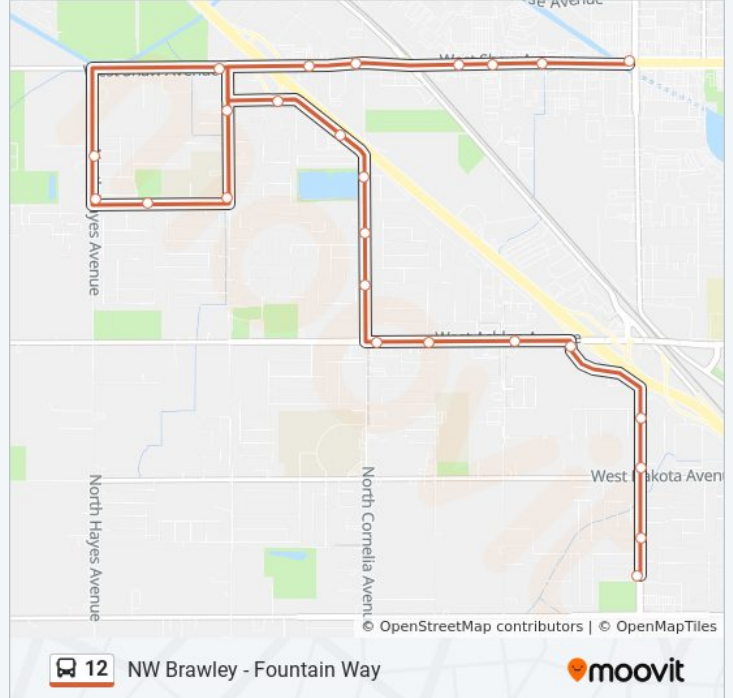

NW Brawley - Fountain Way

Get The App

The 12 bus line (NW Brawley - Fountain Way) has 2 routes. For regular weekdays, their operation hours are:
 (1) NW Brawley - Fountain Way: 5:53 AM - 9:51 PM (2) NW Shaw - Brawley: 5:40 AM - 9:40 PM
 Use the Moovit App to find the closest 12 bus station near you and find out when is the next 12 bus arriving.

Direction: NW Brawley - Fountain Way

25 stops

[VIEW LINE SCHEDULE](#)

- NW Shaw - Brawley
- NW Shaw - El Capitan
- NW Shaw - Blythe
- NE Shaw - Jennifer
- NW Shaw - Cornelia
- NW Shaw - Dale
- SW Polk - Fairmont
- NW Polk - Gettysburg
- Inspiration Park
- NE Hayes - Gettysburg
- SW Hayes And Acacia
- SW Shaw - Polk
- 5347 W Fairmont Wb
- 4827 N Parkway
- SW Cornelia - Mobil Home Pk
- SW Cornelia - Donner
- NW Cornelia - Swift
- SE Ashlan - Cornelia
- SE Ashlan - Milburn
- SE Ashlan - Blythe
- SW Parkway - Ashlan
- SW Brawley - Griffith

12 bus Info

Direction: NW Brawley - Fountain Way

Stops: 25

Trip Duration: 28 min

Line Summary:

NW Brawley - Dakota

NW Brawley - Dayton

NW Brawley - Fountain Way

Direction: NW Shaw - Brawley

23 stops

[VIEW LINE SCHEDULE](#)

NE Brawley - Shields

NE Brawley - Fedora

NE Brawley - Dakota

NE Brawley - Griffith

NW Ashlan - Parkway