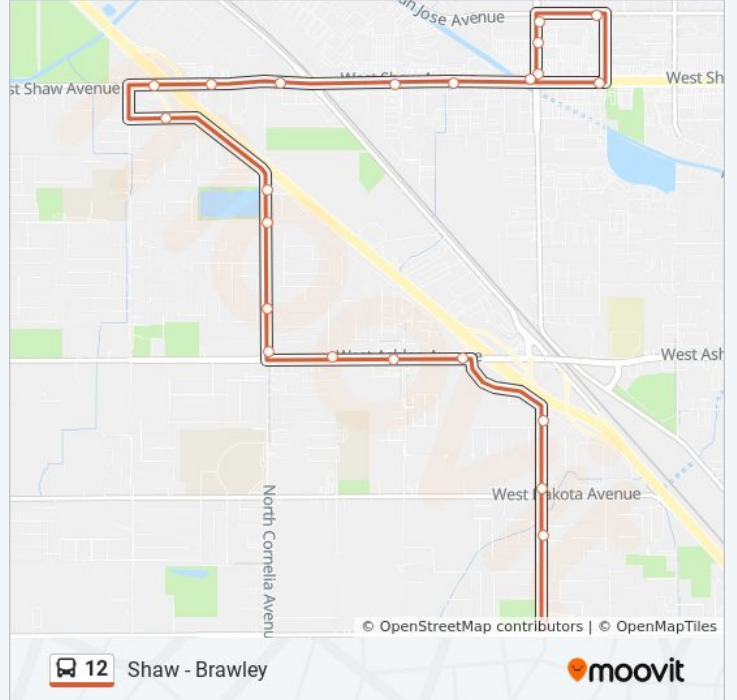

Brawley - Walmart

SE Brawley - San Jose

SW San Jose - Marty

NW Shaw - Marty

NW Shaw - Brawley

12 bus time schedules and route maps are available in an offline PDF at moovitapp.com. Use the [Moovit App](#) to see live bus times, train schedule or subway schedule, and step-by-step directions for all public transit in Fresno.

[About Moovit](#) · [MaaS Solutions](#) · [Supported Countries](#) · [Mooviter Community](#)

© 2024 Moovit - All Rights Reserved

Check Live Arrival Times