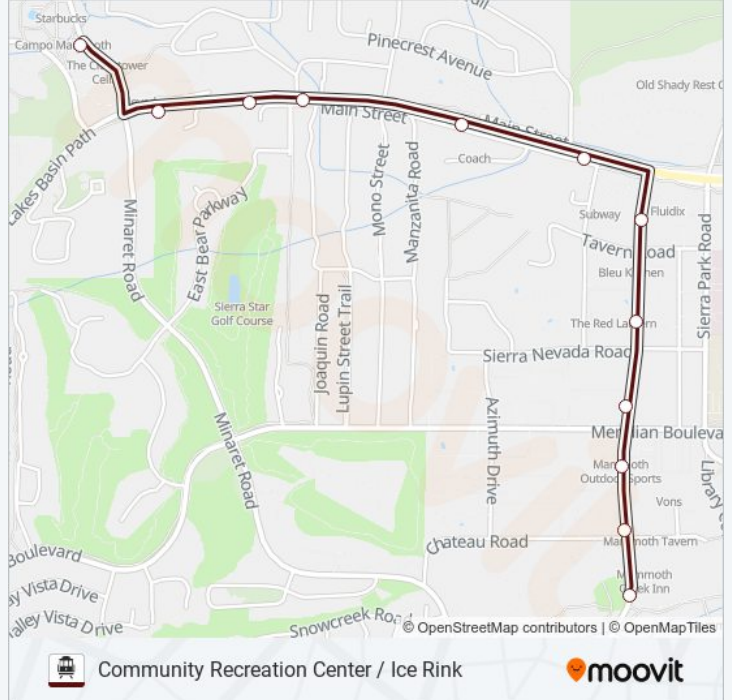

**Direction: Community Recreation Center / Ice  
Rink**

12 stops

[VIEW LINE SCHEDULE](#)

The Village - Minaret Rd

Stop 17 - Main St / Minaret Rd

Stop 16 - Main St / the Chutes

Stop 15 - Main St / Joaquin Rd.

Stop 13 - Main St / Main Street Promenade

Stop 12 - Main St / Laurel Mountain Rd

Stop 11 - Old Mammoth Rd / Main St

Stop 10 - Old Mammoth Rd / Sierra Nevada Rd

Stop 9 - Old Mammoth Rd / Meridian Blvd (North)

Stop 8 - Old Mammoth Rd / Meridian Blvd (South)

Stop 7 - Old Mammoth Rd / Chateau Rd

Stop 106 - Community Recreation Center

**LATE NIGHT TROLLEY cable car Time Schedule**

Community Recreation Center / Ice Rink Route

**LATE NIGHT TROLLEY cable car Info****Direction:** Community Recreation Center / Ice Rink**Stops:** 12**Trip Duration:** 10 min**Line Summary:**

**Direction: The Village**  
 19 stops  
[VIEW LINE SCHEDULE](#)