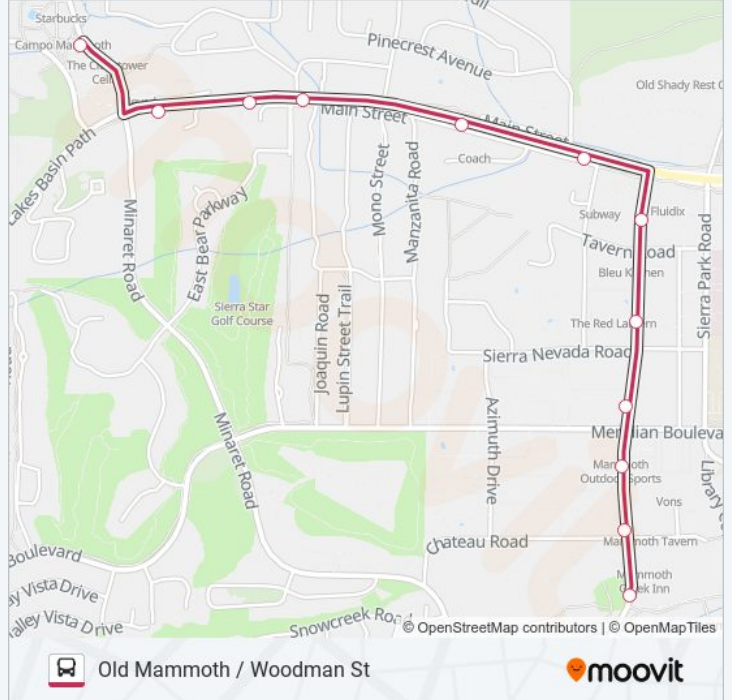

Direction: Old Mammoth / Woodman St

12 stops

[VIEW LINE SCHEDULE](#)

- The Village - Minaret Rd
- Stop 17 - Main St / Minaret Rd
- Stop 16 - Main St / the Chutes
- Stop 15 - Main St / Joaquin Rd.
- Stop 13 - Main St / Main Street Promenade
- Stop 12 - Main St / Laurel Mountain Rd
- Stop 11 - Old Mammoth Rd / Main St
- Stop 10 - Old Mammoth Rd / Sierra Nevada Rd
- Stop 9 - Old Mammoth Rd / Meridian Blvd (North)
- Stop 8 - Old Mammoth Rd / Meridian Blvd (South)
- Stop 7 - Old Mammoth Rd / Chateau Rd
- Stop 106 - Community Recreation Center

EVENING TROLLEY bus Time Schedule

Old Mammoth / Woodman St Route Timetable:

Sunday	6:10 PM - 10:10 PM
Monday	6:10 PM - 10:10 PM
Tuesday	6:10 PM - 10:10 PM
Wednesday	6:10 PM - 10:10 PM
Thursday	6:10 PM - 10:10 PM
Friday	6:10 PM - 10:10 PM
Saturday	6:10 PM - 10:10 PM

EVENING TROLLEY bus Info

Direction: Old Mammoth / Woodman St

Stops: 12

Trip Duration: 15 min

Line Summary:

Direction: The Village

32 stops

[VIEW LINE SCHEDULE](#)

- Stop 106 - Community Recreation Center
- Stop 3 - Old Mammoth Rd / Minaret Rd
- Stop 65 - Old Mammoth Rd / Aspen Village
- Stop 1 - Old Mammoth Rd / Woodman St
- Stop 105 - Old Mammoth Rd / Tamarack St
- Stop 2 - Old Mammoth Rd / Ranch Rd
- Stop 3 - Old Mammoth Rd / Fairway Dr
- Stop 4 - Minaret Rd / Meadow Ln
- Stop 49 - Meridian Blvd / Sierra Star Pkwy
- Stop 50 - Meridian Blvd / Meadow Ridge Rd
- Stop 51- Meridian Blvd / the Summit
- Eagle Lodge
- Stop 51 - Meridian Blvd / the Summit
- Stop 50 - Meridian Blvd / Meadow Ridge Rd
- Stop 49 - Meridian Blvd / Sierra Star Pkwy
- Stop 48 - Meridian Blvd / Joaquin Rd
- Stop 47 - Meridian Blvd / Lupin St
- Stop 46 - Meridian Blvd / Manzanita Rd