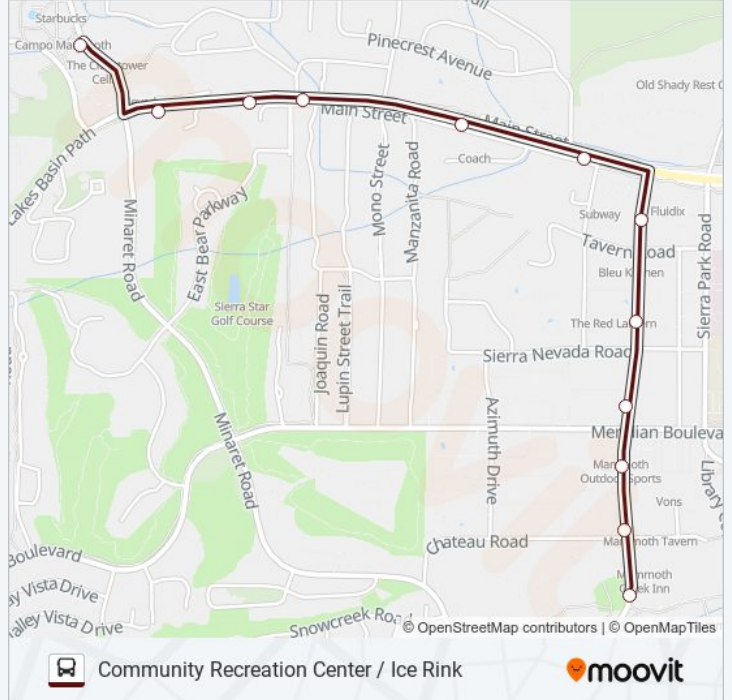

Direction: Community Recreation Center / Ice Rink

12 stops

[VIEW LINE SCHEDULE](#)

The Village - Minaret Rd

Stop 17 - Main St / Minaret Rd

Stop 16 - Main St / the Chutes

Stop 15 - Main St / Joaquin Rd.

Stop 13 - Main St / Main Street Promenade

Stop 12 - Main St / Laurel Mountain Rd

Stop 11 - Old Mammoth Rd / Main St

Stop 10 - Old Mammoth Rd / Sierra Nevada Rd

Stop 9 - Old Mammoth Rd / Meridian Blvd (North)

Stop 8 - Old Mammoth Rd / Meridian Blvd (South)

Stop 7 - Old Mammoth Rd / Chateau Rd

Stop 106 - Community Recreation Center

LATE NIGHT TROLLEY bus Time Schedule

Community Recreation Center / Ice Rink Route

Timetable:

Sunday	12:20 AM - 11:50 PM
Monday	12:20 AM - 1:50 AM
Tuesday	Not Operational
Wednesday	Not Operational
Thursday	Not Operational
Friday	Not Operational
Saturday	12:20 AM - 11:50 PM

LATE NIGHT TROLLEY bus Info**Direction:** Community Recreation Center / Ice Rink**Stops:** 12**Trip Duration:** 10 min**Line Summary:**

Direction: The Village

19 stops

[VIEW LINE SCHEDULE](#)

- Stop 106 - Community Recreation Center
- Stop 3 - Old Mammoth Rd / Minaret Rd
- Stop 65 - Old Mammoth Rd / Aspen Village
- Stop 1 - Old Mammoth Rd / Woodman St
- Stop 105 - Old Mammoth Rd / Tamarack St
- Stop 2 - Old Mammoth Rd / Ranch Rd
- Stop 3 - Old Mammoth Rd / Fairway Dr
- Stop 106 - Old Mammoth Rd / Sherwin Creek Rd
- Stop 7 - Old Mammoth Rd / Chateau Rd
- Stop 8 - Old Mammoth Rd / Meridian Blvd (South)
- Stop 9 - Old Mammoth Rd / Meridian Blvd (North)
- Stop 10 - Old Mammoth Rd / Tavern Rd
- Stop 11 - Old Mammoth Rd / Main St
- Stop 12 - Main St / Fire Station
- Stop 13 - Main St / Post Office
- Stop 14 - Main St / Sierra Blvd
- Stop 15 - Main St / Mountain Blvd
- Stop 17 - Main St / Viewpoint Rd