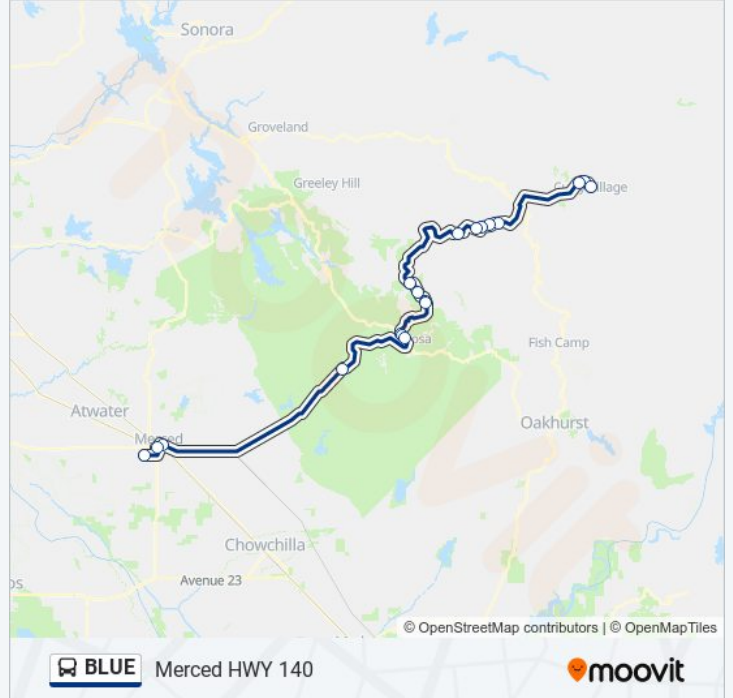

Merced HWY 140

Get The App

The BLUE bus line (Merced HWY 140) has 2 routes. For regular weekdays, their operation hours are:

(1) Merced: 9:00 AM - 8:35 PM(2) Yosemite: 4:45 AM - 4:10 PM

Use the Moovit App to find the closest BLUE bus station near you and find out when is the next BLUE bus arriving.

Direction: Merced

19 stops

[VIEW LINE SCHEDULE](#)

- Curry Village
- Yosemite Village
- Yosemite Valley Lodge/Laurel Cottage
- Yosemite View Lodge (Outbound)
- El Portal Post Office
- Barium Mine Rd
- Nps Maintenance
- Cedar Lodge
- Yosemite Bug Resort
- Midpines Post Office (Outbound)
- Midpines County Park
- Hwy 140 Autocamp
- Roadside Rest
- Mariposa Park & Ride
- Midtown Mariposa (Outbound)
- Catheys Valley (Outbound)
- Merced Amtrak
- Merced Transpo
- Merced Airport

BLUE bus Time Schedule

Merced Route Timetable:

Sunday	9:00 AM - 8:35 PM
Monday	9:00 AM - 8:35 PM
Tuesday	9:00 AM - 8:35 PM
Wednesday	9:00 AM - 8:35 PM
Thursday	9:00 AM - 8:35 PM
Friday	9:00 AM - 8:35 PM
Saturday	9:00 AM - 8:35 PM

BLUE bus Info

Direction: Merced

Stops: 19

Trip Duration: 192 min

Line Summary:

Direction: Yosemite

19 stops

[VIEW LINE SCHEDULE](#)