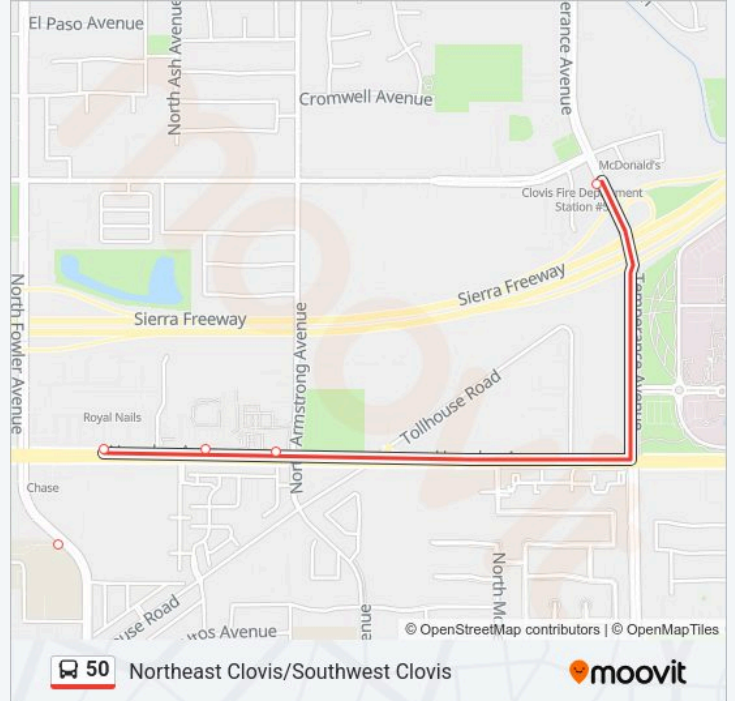

50 bus Info

Direction: Route 50

Stops: 35

Trip Duration: 50 min

Line Summary:

Ashlan Ave & Bernadine Dr

Clovis Ave & Ashlan Ave

Gettysburg Ave Between Larkin And Phillip

Shaw Ave & Sierra Vista Parkway Westbound

NW Shaw - Cole

NW Shaw - Pollasky

Wild West Village Shopping Center-Minnewawa Ave

Minnewawa Ave Between W Santa Ana And W Rall

Tarpey Elementary School-Minnewawa Ave

Minnewawa - National

Ashlan Ave & Minnewawa Ave

Ashlan Ave & Villa Ave

NE Peach - Dakota

Ashlan Ave & Peach Ave

Direction: Route 50

28 stops

[VIEW LINE SCHEDULE](#)

NE Peach - Dakota

Ashlan Ave & Peach Ave

Peach Ave & W Holland Ave

Peach Ave & W Rialto Ave

W Santa Ana Ave & Peach Ave

Villa Ave & W Santa Ana Ave

SE Shaw - Villa

Shaw Ave & Minnewawa Ave