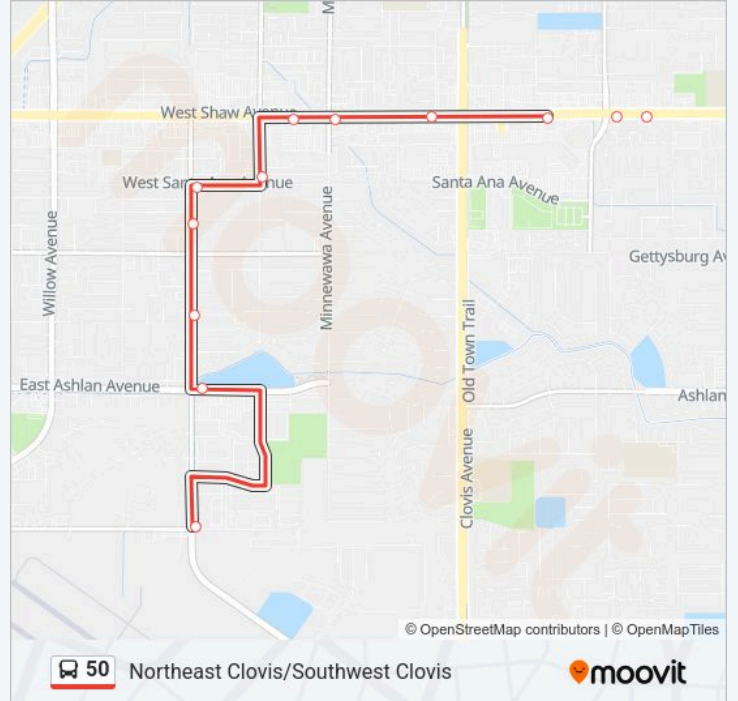

Armstrong Ave & Shaw Ave

Armstrong Ave & Beverly Ave

Barstow Ave & Cypress Ave Westbound

Barstow Ave & Fowler Ave Westbound

Sunnyside Ave & Barstow Ave

Sunnyside Ave & Morris Ave Northbound

Bullard Ave & Sunnyside Ave

E Bullard Ave Between Burl And Armstrong

Armstrong Ave & Gibson Ave Northbound

Sierra Ave & N Armstrong Ave

Sierra Ave Between Magnolia Ave & Tammi Ct

Temperance Ave-Coventry Cove Apartments

N Temperance Ave & Herndon Ave

N Temperance Ave & Fir Ave

N Temperance Ave & Alluvial Ave Southbound

50 bus time schedules and route maps are available in an offline PDF at moovitapp.com. Use the Moovit App to see live bus times, train schedule or subway schedule, and step-by-step directions for all public transit in Fresno.

© 2025 Moovit - All Rights Reserved