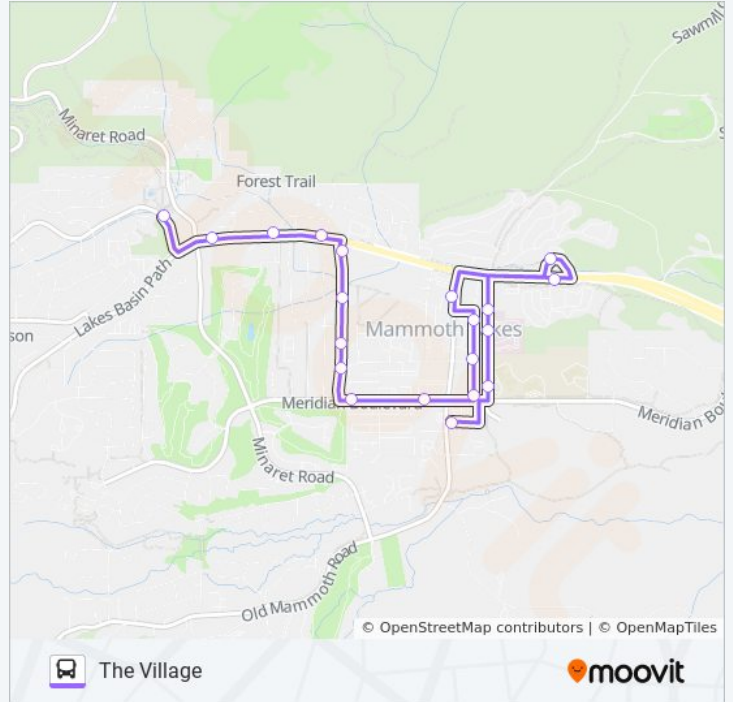

Stop 17 - Main St / Minaret Rd

Stop 16 - Main St / the Chutes

Stop 15 - Main St / Joaquin Rd.

Stop 13 - Main St / Main Street Promenade

Stop 12 - Main St / Laurel Mountain Rd

Stop 11 - Old Mammoth Rd / Main St

Sunday	7:00 AM - 5:00 PM
Monday	7:00 AM - 5:00 PM
Tuesday	7:00 AM - 5:00 PM
Wednesday	7:00 AM - 5:00 PM
Thursday	7:00 AM - 5:00 PM
Friday	7:00 AM - 5:00 PM

Stop 27 - Sierra Park Rd / Tavern Rd

Saturday

7:00 AM - 5:00 PM

Stop 107 - Tavern Rd / Old Mammoth Rd (Park & Ride)

Stop 11 - Old Mammoth Rd / Main St

Stop 12 - Main St / Fire Station

Stop 13 - Main St / Post Office

Stop 14 - Main St / Sierra Blvd

Stop 15 - Main St / Mountain Blvd

Stop 17 - Main St / Viewpoint Rd

The Village - Canyon Blvd

PURPLE LINE bus Info

Direction: The Village

Stops: 13

Trip Duration: 10 min

Line Summary:

PURPLE LINE bus time schedules and route maps are available in an offline PDF at moovitapp.com. Use the [Moovit App](#) to see live bus times, train schedule or subway schedule, and step-by-step directions for all public transit in Fresno.