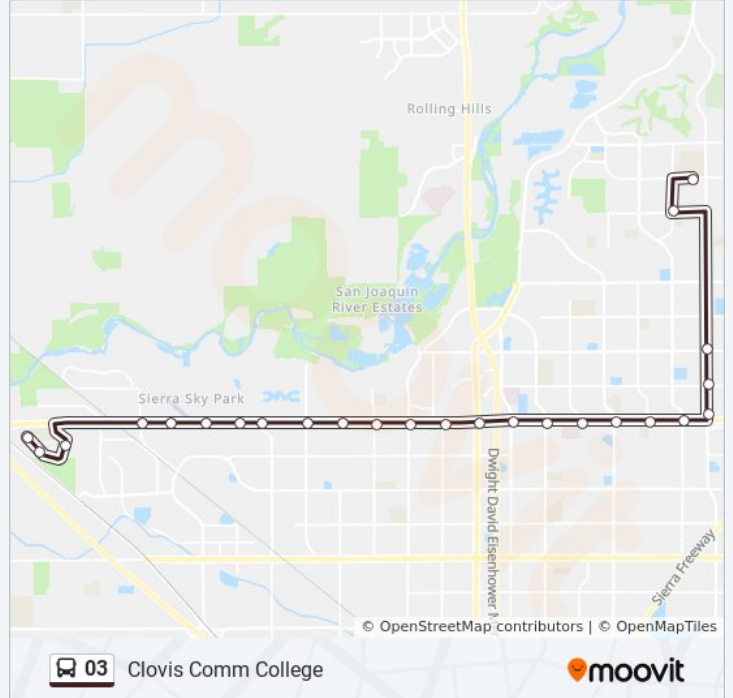

Clovis Comm College

Get The App

The 03 bus line (Clovis Comm College) has 2 routes. For regular weekdays, their operation hours are:
 (1) Clovis Comm College: 5:45 AM - 8:45 PM
 (2) SW Riverside - El Paseo: 5:32 AM - 9:32 PM
 Use the Moovit App to find the closest 03 bus station near you and find out when is the next 03 bus arriving.

Direction: Clovis Comm College
 26 stops
[VIEW LINE SCHEDULE](#)

- SW Riverside - El Paseo
- NW Riverside - Cresta
- NE Veterans Blvd - Bullard
- NE Veterans - Wathen
- SE Herndon - Milburn
- SE Herndon - Blythe
- SE Herndon - Brawley
- SE Herndon - Valentine
- SE Herndon - Marks
- SE Herndon - Van Ness
- SE Herndon - West
- SE Herndon - Fruit
- SE Herndon - Palm
- SE Herndon - Maroa
- SE Herndon - Blackstone
- SE Herndon - Fresno
- SE Herndon - First
- SE Herndon - Millbrook
- SE Herndon - Cedar
- SE Herndon - Maple
- SW Herndon - Chestnut
- N Willow Ave - Clovis Commons

03 bus Info
Direction: Clovis Comm College
Stops: 26
Trip Duration: 67 min
Line Summary:

NE Willow - Alluvial

NE Willow - Nees

NE Chestnut - Behymer

Clovis Comm College

Direction: SW Riverside - El Paseo

24 stops

[VIEW LINE SCHEDULE](#)

Clovis Comm College

SW Willow - Behymer

SW Willow - Nees

NW Willow - Alluvial

NW Herndon - Willow

NW Herndon - Chestnut

NW Herndon - Maple