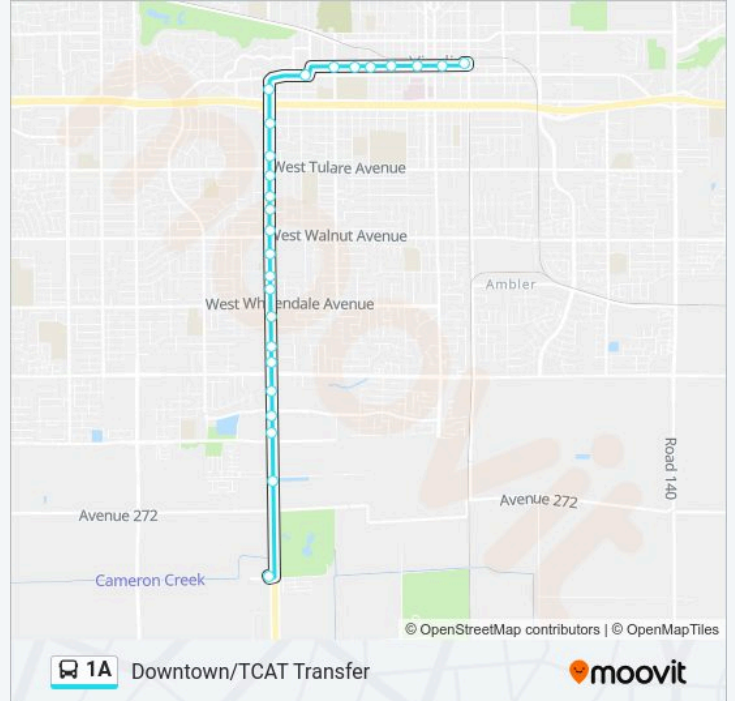

1A Line

Downtown/TCAT Transfer

Get The App

The 1A bus line (Downtown/TCAT Transfer) has 2 routes. For regular weekdays, their operation hours are: (1) Tulare County Government Plaza: 6:00 AM-9:00 PM(2) Tulare County Government Plaza: 8:00 AM-6:00 PM Use the Moovit App to find the closest 1A bus station near you and find out when is the next 1A bus arriving.

Mooney & Avenue 274

Tulare County Government Plaza

Direction: Tulare County Government Plaza

26 stops

[VIEW LINE SCHEDULE](#)

Visalia Transit Center

Center & Court

Center & Encina

1A bus Info

Direction: Tulare County Government Plaza

Stops: 26

Trip Duration: 23 min

Line Summary:

Mooney & Monte Vista

Mooney & Sequoia Mall

Mooney & Orchard

Mooney & Caldwell

Mooney & Cameron

Mooney & Visalia Parkway

Mooney & Avenue 274

Tulare County Government Plaza

1A bus time schedules and route maps are available in an offline PDF at moovitapp.com. Use the Moovit App to see live bus times, train schedule or subway schedule, and step-by-step directions for all public transit in Fresno.