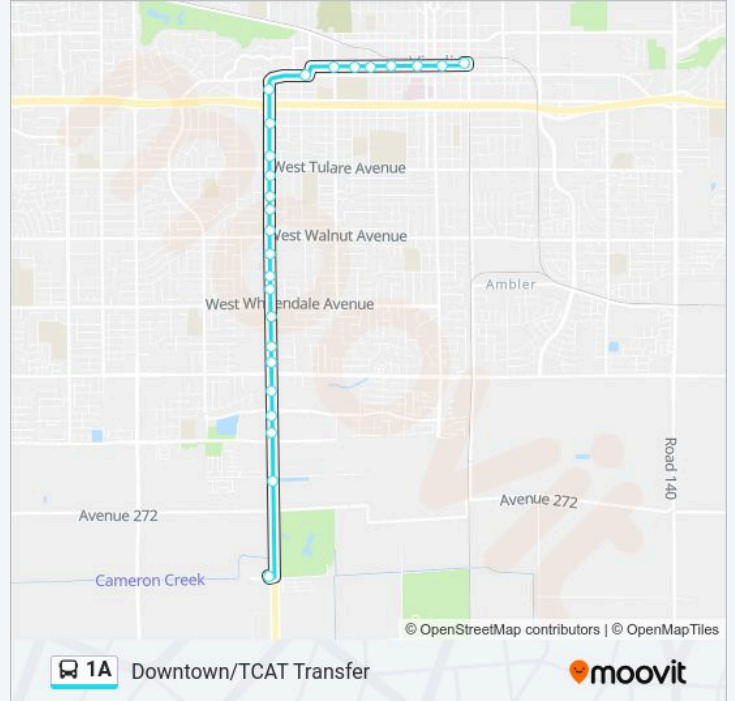

1A Line

Downtown/TCAT Transfer

Get The App

The 1A bus line (Downtown/TCAT Transfer) has 2 routes. For regular weekdays, their operation hours are: (1) Tulare County Government Plaza: 6:00 AM-9:00 PM(2) Tulare County Government Plaza: 8:00 AM-6:00 PM Use the Moovit App to find the closest 1A bus station near you and find out when is the next 1A bus arriving.

1A bus Info

Direction: Tulare County Government Plaza

Stops: 26

Trip Duration: 23 min

Line Summary:

Mooney & Caldwell

Mooney & Cameron

Mooney & Visalia Parkway

Mooney & Avenue 274

Tulare County Government Plaza

Direction: Tulare County Government Plaza

26 stops

[VIEW LINE SCHEDULE](#)

Visalia Transit Center

Center & Court

Center & Encina

1A bus Info

Direction: Tulare County Government Plaza

Stops: 26

Trip Duration: 23 min

Line Summary:

Mooney & Monte Vista

Mooney & Sequoia Mall

Mooney & Orchard