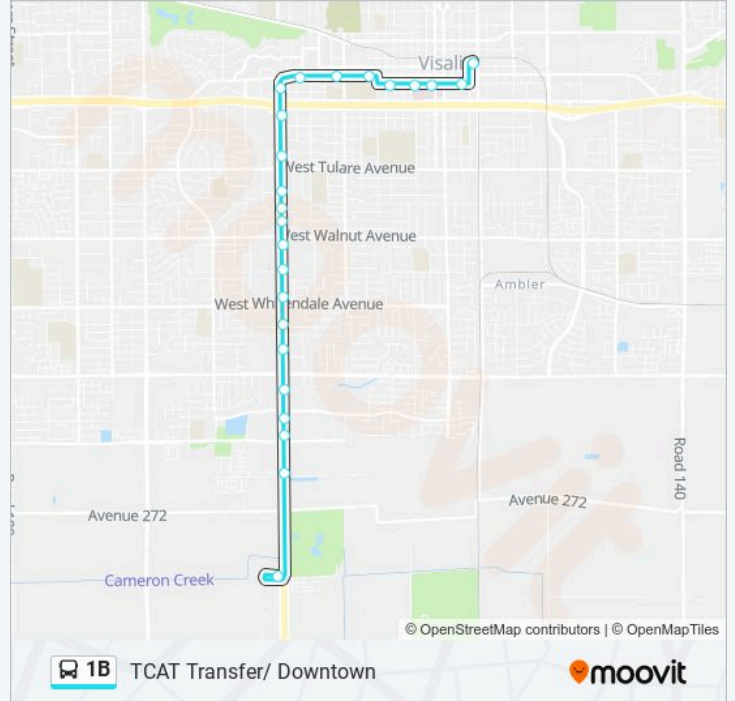

TCAT Transfer/ Downtown

Get The App

The 1B bus line TCAT Transfer/ Downtown has one route. For regular weekdays, their operation hours are:

(1) Visalia Transit Center: 6:25 AM - 9:25 PM

Use the Moovit App to find the closest 1B bus station near you and find out when is the next 1B bus arriving.

Direction: Visalia Transit Center

24 stops

[VIEW LINE SCHEDULE](#)

Tulare County Government Plaza

Mooney & Avenue 274

Mooney & Visalia Parkway

Mooney & Cameron

Mooney & Caldwell

Mooney & Meadow

Mooney @ Kaweah

Tulare County Courthouse

Main & Central

Main & Martin

Main @ Redwood High School

Visalia City Hall

Acequia & West

1B bus Info

Direction: Visalia Transit Center

Stops: 24

Trip Duration: 23 min

Line Summary:

Acequia & Locust

Visalia Convention Center

Visalia Transit Center