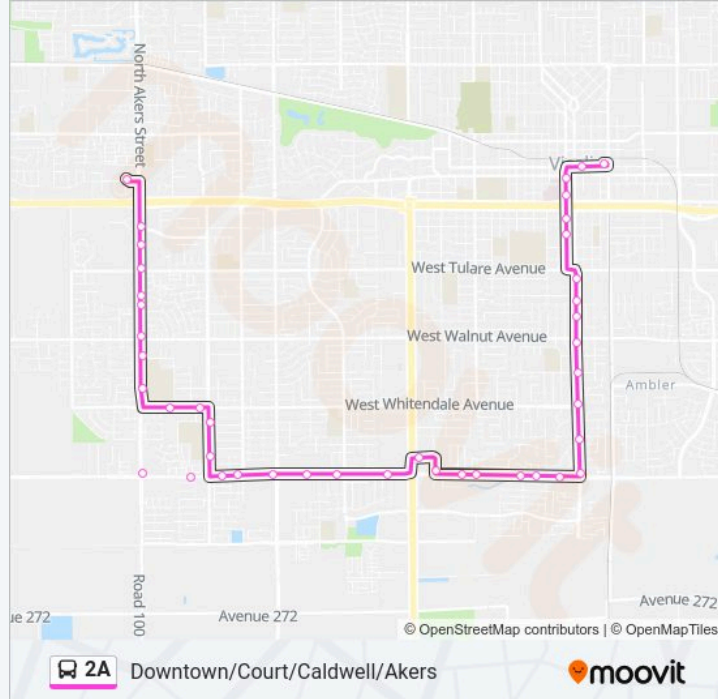

Caldwell & Shady

Caldwell & County Center (W)

Caldwell & Caldwell Village

Caldwell & Demaree (W)

Caldwell & Chinowth (W)

Caldwell & Linwood (W)

Linwood & Orchard

Caldwell & Oak View Apartments

Akers & Caldwell

Linwood & La Vida (N)

Whitendale & Linwood (W)

Whitendale & El Diamante High School (W)

Akers @ Cherry (N)

Akers & Wagner

Akers & Walnut (N)

Akers @ Judy

Akers & Dartmouth

Akers & Tulare (N)

Akers & Cypress Health Center

Akers & Cypress (N)

Visalia Medical Clinic

2A bus time schedules and route maps are available in an offline PDF at moovitapp.com. Use the Moovit App to see live bus times, train schedule or subway schedule, and step-by-step directions for all public transit in Fresno.

© 2025 Moovit - All Rights Reserved