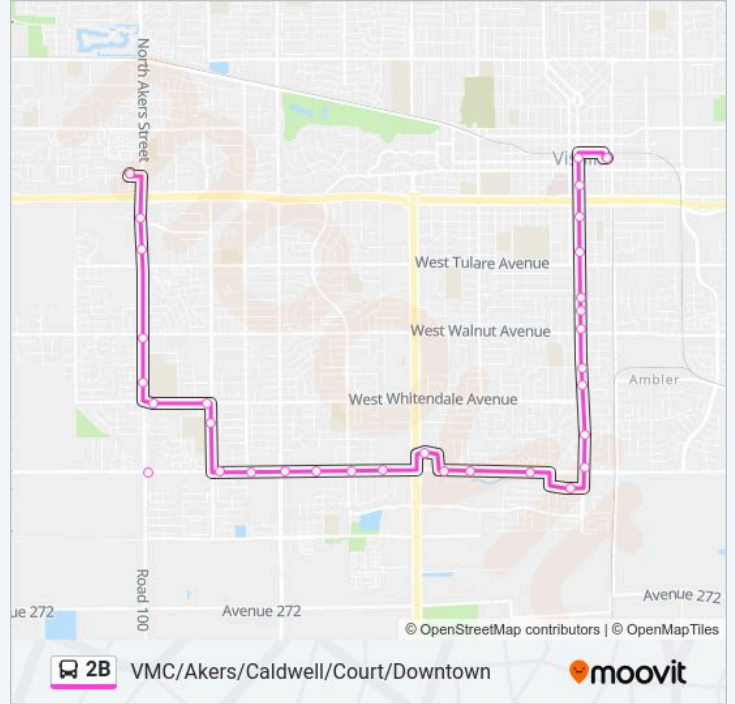

2B Line

VMC/Akers/Caldwell/Court/Downtown

Get The App

The 2B bus line VMC/Akers/Caldwell/Court/Downtown has one route. For regular weekdays, their operation hours are:

(1) Visalia Transit Center: 6:45 AM-9:15 PM

Use the Moovit App to find the closest 2B bus station near you and find out when is the next 2B bus arriving.

Direction: Visalia Transit Center

32 stops

[VIEW LINE SCHEDULE](#)

Visalia Medical Clinic

Akers & Cypress (S)

2B bus Info**Direction:** Visalia Transit Center**Stops:** 32**Trip Duration:** 31 min**Line Summary:**

Court & Parkview (N)

Court & Evergreen (N)

Court & Beech (N)

Court & Walnut (N)

Kaweah Delta Urgent Care

Court & Paradise

Court & Laurel

Court & Mrytle

Court & Acequia

Court & Center

Visalia Transit Center

2B bus time schedules and route maps are available in an offline PDF at moovitapp.com. Use the Moovit App to see live bus times, train schedule or subway schedule, and step-by-step directions for all public transit in Fresno.