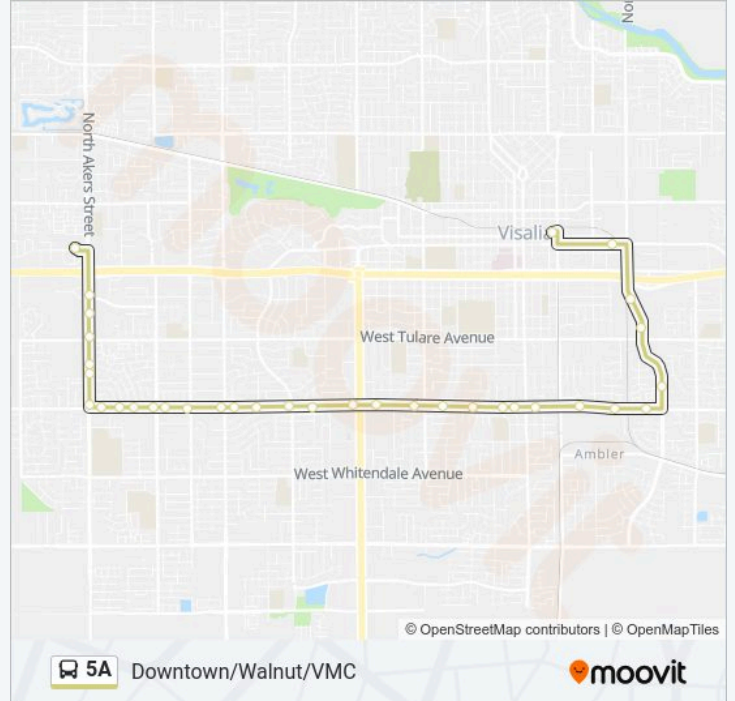

 **5A Line****Downtown/Walnut/VMC**[Get The App](#)

The 5A bus line Downtown/Walnut/VMC has one route. For regular weekdays, their operation hours are:

(1) Visalia Medical Clinic: 6:00 AM-9:00 PM

Use the Moovit App to find the closest 5A bus station near you and find out when is the next 5A bus arriving.

Direction: Visalia Medical Clinic

34 stops

[VIEW LINE SCHEDULE](#)

Visalia Transit Center
Main & Edison (E)
Ben Maddox & Noble (S)
Ben Maddox & Tulare (S)
Ben Maddox & Cambridge
Walnut & Ben Maddox (W)
Walnut & Cotta
Walnut & Thomas
Walnut & Garden
Walnut & Court
Walnut & Encina (W)
Walnut & Johnson (W)
Walnut & Sowell (W)
Walnut & Giddings (W)
Walnut & Central (W)
Walnut & Mooney (W)
Walnut & Terrace
Walnut & County Center (W)
Walnut & University (W)
Walnut & Royal Oaks
Walnut & Demaree (W)

5A bus Info**Direction:** Visalia Medical Clinic**Stops:** 34**Trip Duration:** 29 min**Line Summary:**

Walnut & Chinowth (W)

Walnut & Bollinger

Walnut & Linwood (W)

Walnut & Crenshaw

Walnut & Heritage

Walnut & Parkwood

Akers & Walnut (N)

Akers @ Judy

Akers & Dartmouth

Akers & Tulare (N)

Akers & Cypress Health Center

Akers & Cypress (N)

Visalia Medical Clinic

5A bus time schedules and route maps are available in an offline PDF at moovitapp.com. Use the Moovit App to see live bus times, train schedule or subway schedule, and step-by-step directions for all public transit in Fresno.