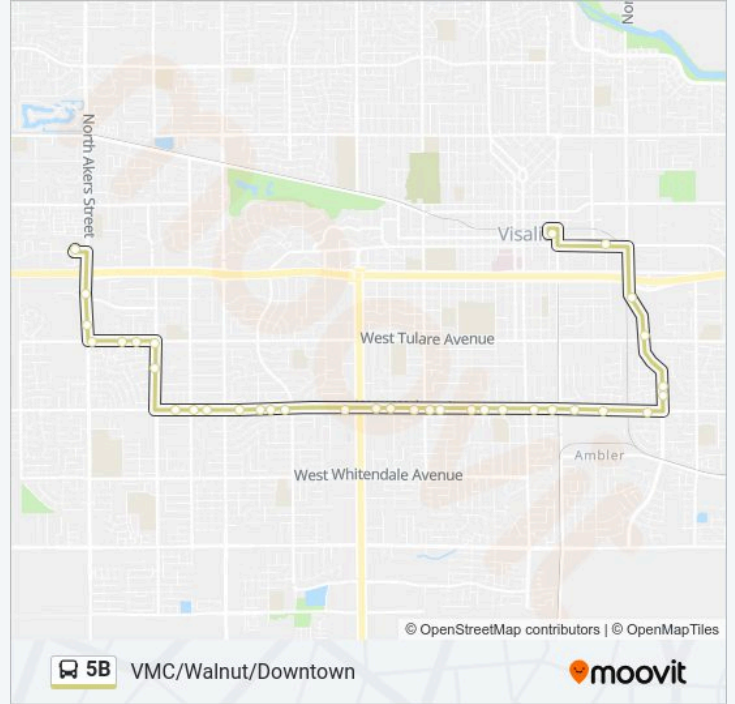

Walnut & Conyer

Walnut & Johnson (E)

Walnut & Encina (E)

Walnut @ Church

Walnut & Santa Fe

Walnut & Roxsan

Walnut @ Bradley

Walnut & Ben Maddox (E)

Ben Maddox @ Cambridge

Ben Maddox @ Princeton

Ben Maddox & Tulare (N)

Ben Maddox & Noble (N)

Main & Edison (W)

Visalia Transit Center

5B bus time schedules and route maps are available in an offline PDF at moovitapp.com. Use the Moovit App to see live bus times, train schedule or subway schedule, and step-by-step directions for all public transit in Fresno.

© 2025 Moovit - All Rights Reserved