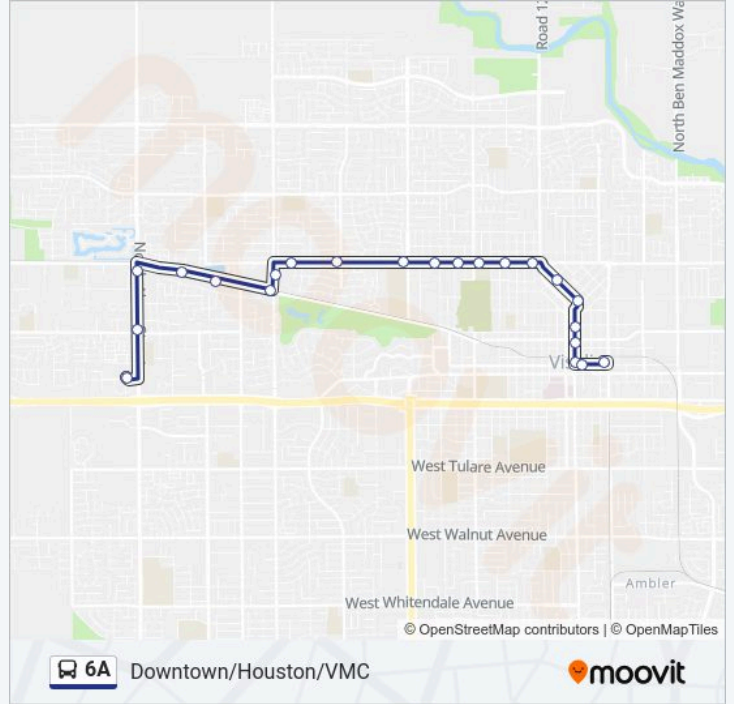

 **6A Line****Downtown/Houston/VMC**[Get The App](#)

The 6A bus line Downtown/Houston/VMC has one route. For regular weekdays, their operation hours are:

(1) Downtown/Houston/Vmc: 6:00 AM-9:00 PM

Use the Moovit App to find the closest 6A bus station near you and find out when is the next 6A bus arriving.

**Direction: Downtown/Houston/Vmc**

22 stops

[VIEW LINE SCHEDULE](#)

Visalia Transit Center  
Center & Court  
Court & Center  
Court & Murray  
Court & Race  
Court & NE 3rd  
NE 3rd & Strawberry  
Houston & Willis  
Houston & Conyer  
Houston & Oak Park  
Houston & Rinaldi (W)  
Houston & Divisadero  
Houston & Mooney  
Houston & County Center  
Houston & Walmart  
Demaree & Houston  
Goshen & Demaree  
Goshen & Chinowth  
Goshen @ Kent  
Akers & Goshen  
Akers & Hurley (Sb)

**6A bus Time Schedule**

Downtown/Houston/Vmc Route Timetable:

Monday	6:00 AM-9:00 PM
Tuesday	6:00 AM-9:00 PM
Wednesday	6:00 AM-9:00 PM
Thursday	6:00 AM-9:00 PM
Friday	6:00 AM-9:00 PM
Saturday	8:00 AM-6:00 PM
Sunday	8:00 AM-6:00 PM

**6A bus Info****Direction:** Downtown/Houston/Vmc**Stops:** 22**Trip Duration:** 25 min**Line Summary:**

6A bus time schedules and route maps are available in an offline PDF at [moovitapp.com](https://moovitapp.com). Use the Moovit App to see live bus times, train schedule or subway schedule, and step-by-step directions for all public transit in Fresno.