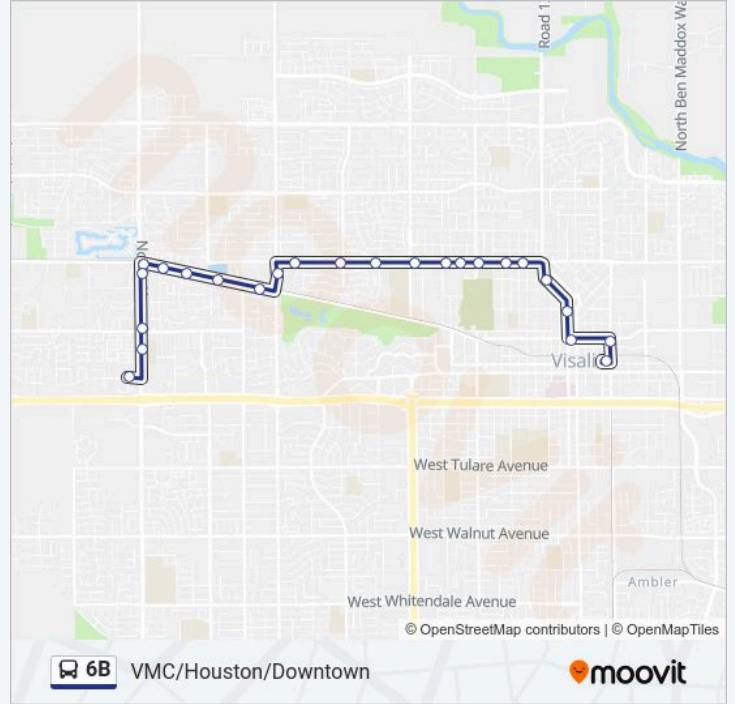

 **6B Line****VMC/Houston/Downtown**[Get The App](#)

The 6B bus line VMC/Houston/Downtown has one route. For regular weekdays, their operation hours are:

(1) Vmc/Houston/Downtown: 6:30 AM-9:30 PM

Use the Moovit App to find the closest 6B bus station near you and find out when is the next 6B bus arriving.

Direction: Vmc/Houston/Downtown

24 stops

[VIEW LINE SCHEDULE](#)

Visalia Medical Clinic

Akers & Hurley (Nb)

Akers & Hurley

Akers & Goshen

Goshen & Akers

6B bus Time Schedule

Vmc/Houston/Downtown Route Timetable:

Monday	6:30 AM-9:30 PM
Tuesday	6:30 AM-9:30 PM
Wednesday	6:30 AM-9:30 PM
Thursday	6:30 AM-9:30 PM
Friday	6:30 AM-9:30 PM
Saturday	8:30 AM-5:30 PM
Sunday	8:30 AM-5:30 PM

6B bus Info**Direction:** Vmc/Houston/Downtown**Stops:** 24**Trip Duration:** 25 min**Line Summary:**

Murray & Locust

Santa Fe & Murray

Visalia Transit Center

6B bus time schedules and route maps are available in an offline PDF at moovitapp.com. Use the Moovit App to see live bus times, train schedule or subway schedule, and step-by-step directions for all public transit in Fresno.