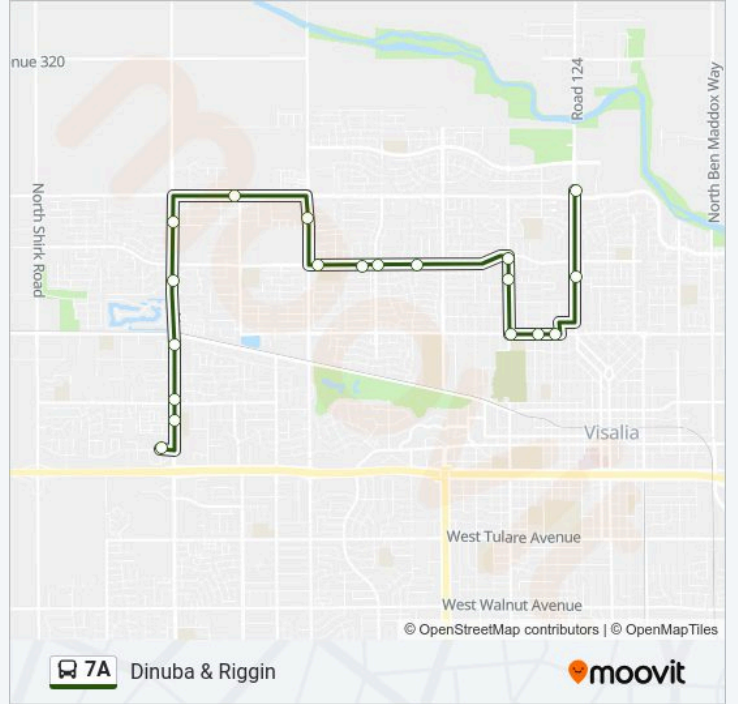

 7A Line

Dinuba & Riggin

Get The App

The 7A bus line Dinuba & Riggin has one route. For regular weekdays, their operation hours are:

(1) Dinuba & Riggin: 6:00 AM-9:00 PM

Use the Moovit App to find the closest 7A bus station near you and find out when is the next 7A bus arriving.

**Direction: Dinuba & Riggin**

19 stops

[VIEW LINE SCHEDULE](#)

- Visalia Medical Clinic
- Akers & Hurley (Nb)
- Akers & Hurley
- Akers & Goshen
- Akers / Vine Ct
- Akers & Modoc
- Riggin / Linwood
- Demaree / Oriole
- Ferguson & Demaree
- Ferguson & University
- Ferguson & County Center (E)
- Ferguson & Sallee
- Giddings & Ferguson (S)
- Giddings & Vine (S)
- Houston & Giddings
- Houston & Jacob
- Houston & Stevenson
- Dinuba / Vine Ave
- Dinuba & Riggin

**7A bus Time Schedule**

Dinuba & Riggin Route Timetable:

Monday	6:00 AM-9:00 PM
Tuesday	6:00 AM-9:00 PM
Wednesday	6:00 AM-9:00 PM
Thursday	6:00 AM-9:00 PM
Friday	6:00 AM-9:00 PM
Saturday	6:00 AM-9:00 PM
Sunday	6:00 AM-9:00 PM

**7A bus Info**

**Direction:** Dinuba & Riggin

**Stops:** 19

**Trip Duration:** 24 min

**Line Summary:**

7A bus time schedules and route maps are available in an offline PDF at [moovitapp.com](https://moovitapp.com). Use the Moovit App to see live bus times, train schedule or subway schedule, and step-by-step directions for all public transit in Fresno.