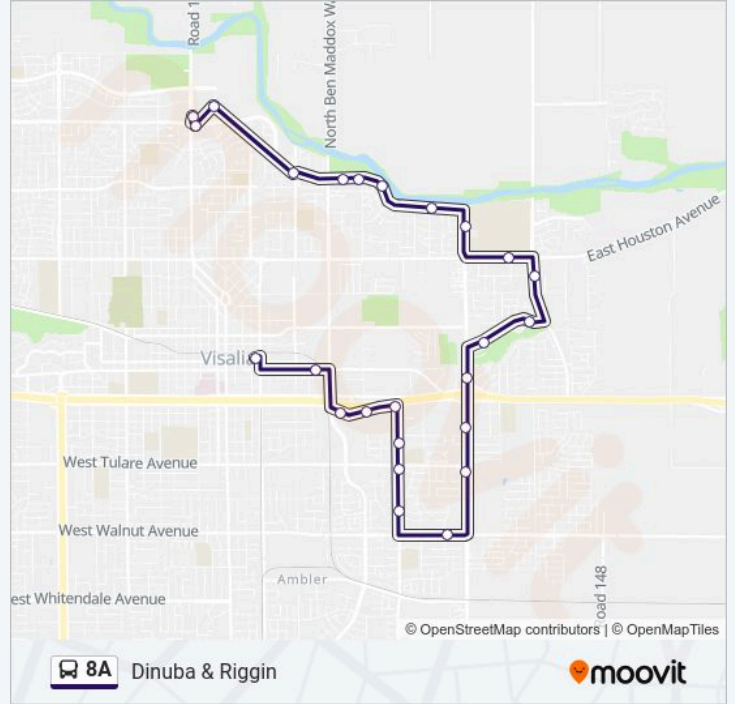

St. John's Pkwy & Burke (W)

Court / Riggini

Riggini & Dinuba (Eb)

Dinuba & Riggini

8A bus time schedules and route maps are available in an offline PDF at moovitapp.com. Use the Moovit App to see live bus times, train schedule or subway schedule, and step-by-step directions for all public transit in Fresno.

© 2025 Moovit - All Rights Reserved