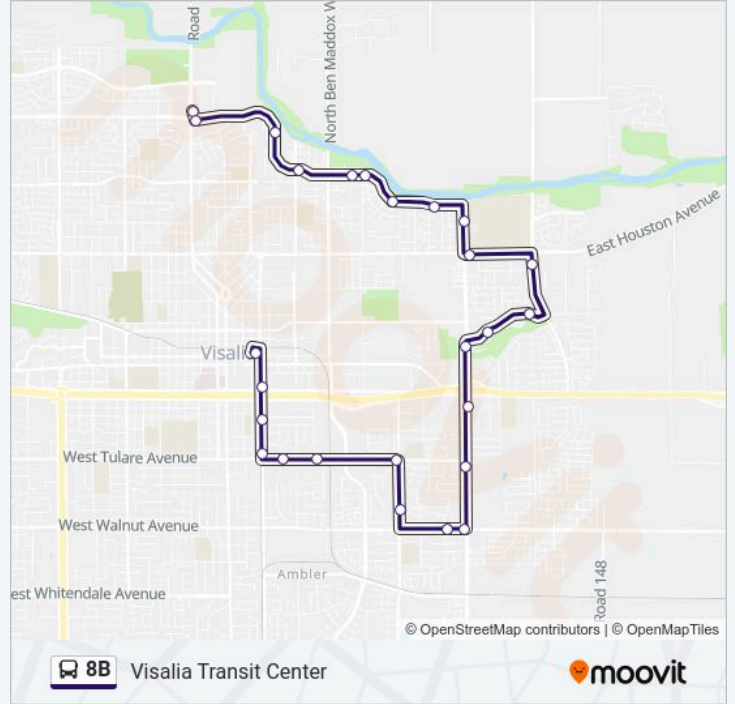

Tulare & Burke

Santa Fe & Tulare

Santa Fe & Myrtle

Santa Fe & Mineral King

Visalia Transit Center

8B bus time schedules and route maps are available in an offline PDF at moovitapp.com. Use the Moovit App to see live bus times, train schedule or subway schedule, and step-by-step directions for all public transit in Fresno.

© 2025 Moovit - All Rights Reserved