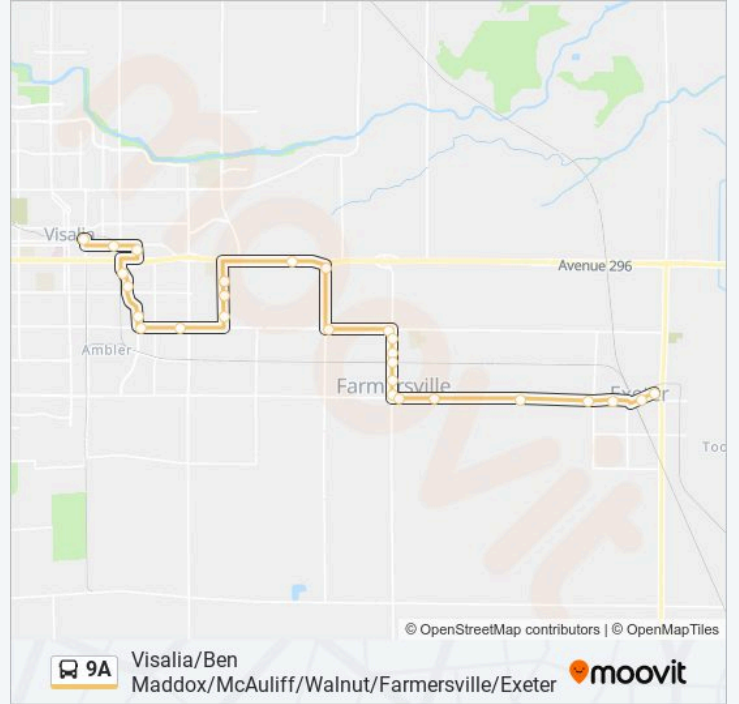

Visalia/Ben Maddox/McAuliff/Walnut/Farmersville/Exeter

Get The App

The 9A bus line Visalia/Ben Maddox/McAuliff/Walnut/Farmersville/Exeter has one route. For regular weekdays, their operation hours are:

(1) Palm & B Street (E): 6:00 AM - 7:30 PM

Use the Moovit App to find the closest 9A bus station near you and find out when is the next 9A bus arriving.

Direction: Palm & B Street (E)

27 stops

[VIEW LINE SCHEDULE](#)

- Visalia Transit Center
- Main & Edison (E)
- S. Cain at E. Acequia
- Ben Maddox & Noble (S)
- Ben Maddox & Tulare (S)
- Ben Maddox & Cambridge
- Walnut & Ben Maddox
- Walnut & Cedar
- McAuliff & Hillcrest
- McAuliff & Tulare
- McAuliff & College
- Noble & Road 152
- Road 156 & Noble
- Linnell Camp
- Walnut & Hartley
- Farmersville Boulevard & Shopping Center
- Farmersville Boulevard & Citrus
- Farmersville Boulevard & Rr Crossing (S)
- Farmersville Boulevard & Ash Street
- Farmersville Boulevard & Visalia Rd (S)
- Visalia Road & Farmersville Boulevard

9A bus Info

Direction: Palm & B Street (E)

Stops: 27

Trip Duration: 37 min

Line Summary:

Visalia Road & Oak View

Visalia Road & Anderson

Visalia Road & Belmont

Exeter Public Golf Course

Palm & E Street (E)

Palm & B Street (E)

9A bus time schedules and route maps are available in an offline PDF at moovitapp.com. Use the Moovit App to see live bus times, train schedule or subway schedule, and step-by-step directions for all public transit in Fresno.