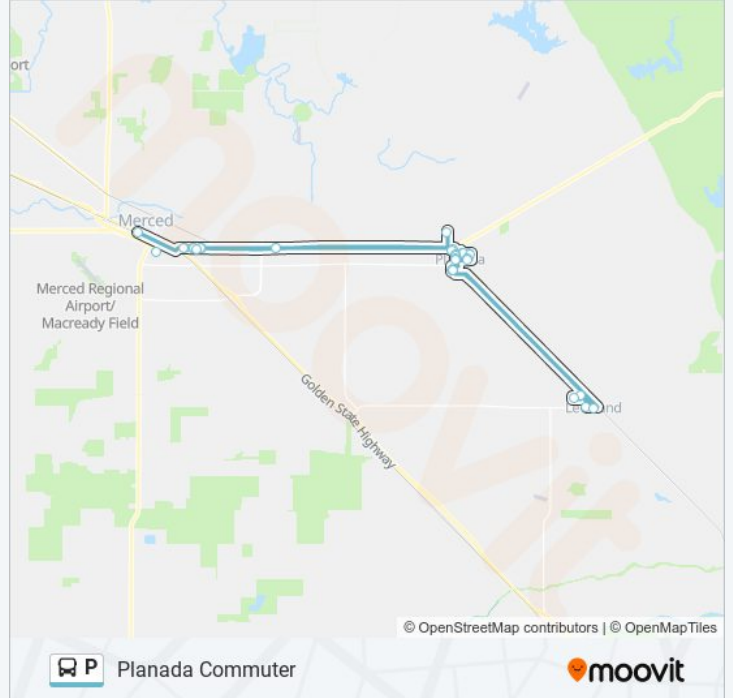

Planada Commuter

Get The App

The P bus line Planada Commuter has one route. For regular weekdays, their operation hours are:

(1) Transpo (Outside): 6:00 AM - 7:30 PM

Use the Moovit App to find the closest P bus station near you and find out when is the next P bus arriving.

Direction: Transpo (Outside)

33 stops

[VIEW LINE SCHEDULE](#)

- Transpo (Outside)
- Fair Grounds
- Yosemite Pkwy @ Cypress (Eastbound)
- Yosemite Pkwy @ Rose (Eastbound)
- Yosemite Pkwy @ Shirley St (Eastbound)
- Yosemite Pkwy @ Carol (Eastbound)
- Kibby Rd @ Hwy 140
- Felix Torres Housing
- Gage St @ Hwy 140 (Southbound)
- Stanford Ave @ Sutter / El Mercado (Eastbound)
- Bigler Dr @ Vallejo St (Southeast Bound)
- Haskell Ave @ Fancher St (Eastbound)
- Broadway @ Cabrillo St (Westbound)
- Planada/Golden Valley Clinic (To Le Grand)
- Crispi Dr @ Topeka St (Southbound)
- Mcdowell St @ Truman Ave (Westbound)
- Washington St @ Jackson (Eastbound)
- Jefferson @ Le Grand/Community Ctr
- Le Grand @ Washington
- Crispi Dr @ Topeka St (Northbound)
- Planada/Golden Valley Clinic (To Merced)
- Broaway @ Cabrillo St (Eastbound)

P bus Info

Direction: Transpo (Outside)

Stops: 33

Trip Duration: 82 min

Line Summary:

Haskell Ave @ Fancher St (Westbound)

Bigler Dr @ Vallejo St (Northwest Bound)

Sutter @ El Mercado (To Merced)

Gage St @ Hwy 140 (Northbound)

Felix Torres Housing

Hwy 140 @ Kibby Rd (Westbound)

Yosemite Pkwy @ Murthella (Westbound)

Yosemite Pkwy @ Jean (Westbound)

Yosemite Pkwy @ Laurel (Westbound)

Fair Grounds

Transpo (Outside)