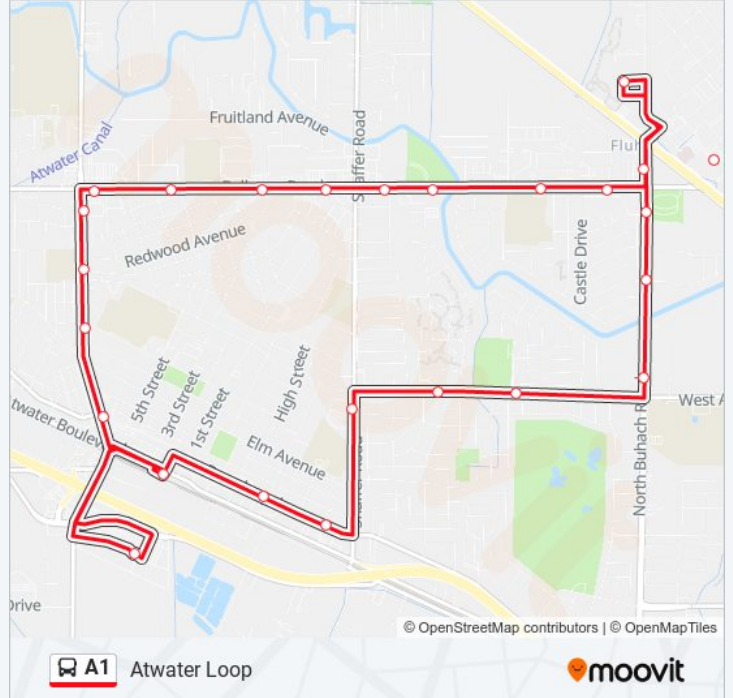

Direction: Atwater Target

27 stops

[VIEW LINE SCHEDULE](#)

- Atwater Target
- Atwater Transpo
- Winton @ Olive (Northbound)
- Winton @ Grove (Northbound)
- Winton @ Juniper/St. Anthony's (Northbound)
- Winton @ Bellevue/ 99 Cent Store (Northbound)
- Bellevue @ Winton / Jack In the Box (Eastbound)
- Bellevue @ 5th (Eastbound)
- Bellevue @ Redwood (Eastbound)
- Bellevue Rd @ Alabama Ave (Eastbound)
- Bellevue Rd @ Brownell Ave (Eastbound)
- Bellevue @ Constitution (Eastbound)
- Bellevue @ Bellevue Elementary (Eastbound)
- Bellevue @ Secretariat (Eastbound)
- Castle H.S.A.
- Hospital Ave @ Castle Clinic (Clockwise)
- Buchach @ Bellevue (Southbound)
- Buhach Rd @ Castlewood Ave (Southbound)
- Buhach Rd @ Garden (Southbound)
- Buhach Rd @ Juniper Ave/ Buhach High (Southbound)
- Juniper Ave @ Bridgewater St (Westbound)

A1 bus Info

Direction: Atwater Target

Stops: 27

Trip Duration: 42 min

Line Summary:

Juniper Ave @ Almador Ter (Westbound)
 Anberry Outpatient Center (Southbound)
 Broadway @ Capitol St (Westbound)
 Broadway @ Castle St (Westbound)
 Atwater Transpo
 Atwater Target

Direction: Atwater Transpo

25 stops
[VIEW LINE SCHEDULE](#)

Atwater Target
 Atwater Transpo
 Winton @ Olive (Northbound)
 Winton @ Grove (Northbound)
 Winton @ Juniper/St. Anthony's (Northbound)
 Winton @ Bellevue/ 99 Cent Store (Northbound)
 Bellevue @ Winton / Jack In the Box (Eastbound)
 Bellevue @ 5th (Eastbound)
 Bellevue @ Redwood (Eastbound)
 Bellevue Rd @ Alabama Ave (Eastbound)
 Bellevue Rd @ Brownell Ave (Eastbound)
 Bellevue @ Constitution (Eastbound)
 Bellevue @ Bellevue Elementary (Eastbound)
 Bellevue @ Secretariat (Eastbound)
 Hospital Ave @ Castle Clinic (Clockwise)
 Buchach @ Bellevue (Southbound)
 Buhach Rd @ Castlewood Ave (Southbound)
 Buhach Rd @ Garden (Southbound)