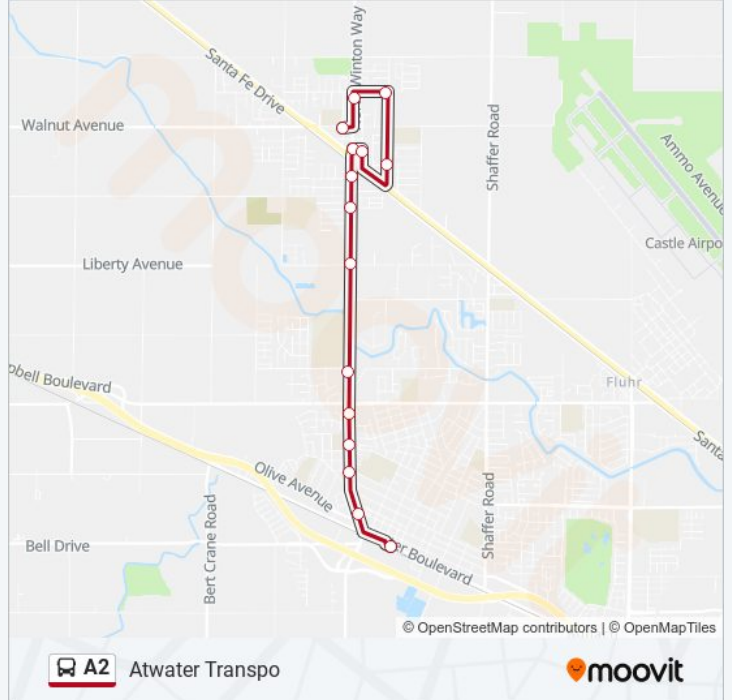

### Direction: Atwater Transpo

15 stops

[VIEW LINE SCHEDULE](#)

Center @ Walnut/Winton Library (Northbound)

Winton Way @ Myrtle Ave (Northbound)

Myrtle @ California (Eastbound)

California @ Helton

Dollar General

Winton @ Juniper/ St. Anthony (Southbound)

Winton @ Grove (Southbound)

Winton @ Olive (Southbound)

Atwater Transpo

### A2 bus Time Schedule

Atwater Transpo Route Timetable:

Sunday	Not Operational
Monday	6:18 AM
Tuesday	6:18 AM
Wednesday	6:18 AM
Thursday	6:18 AM
Friday	6:18 AM
Saturday	Not Operational

### A2 bus Info

**Direction:** Atwater Transpo

**Stops:** 15

**Trip Duration:** 19 min

**Line Summary:**

**Direction: Dollar General**

15 stops

[VIEW LINE SCHEDULE](#)