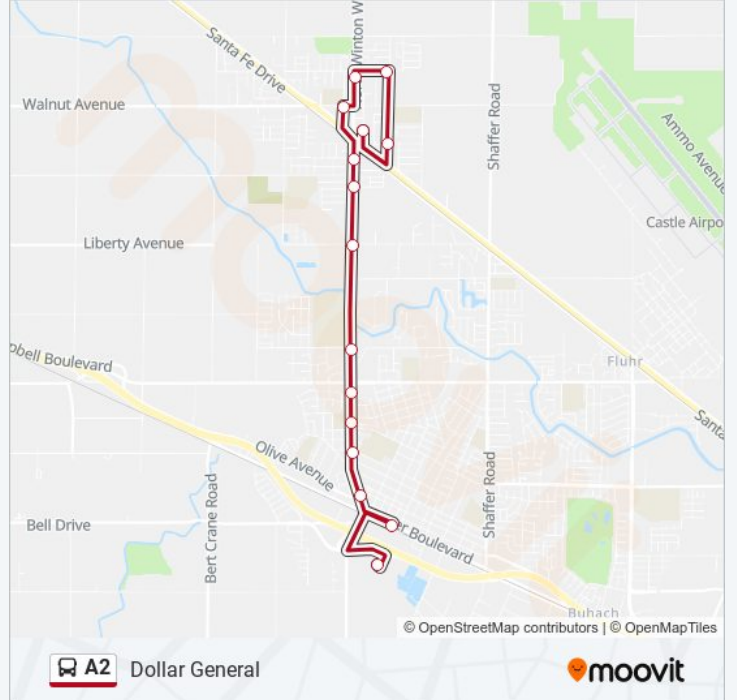

A2 bus time schedules and route maps are available in an offline PDF at moovitapp.com. Use the [Moovit App](#) to see live bus times, train schedule or subway schedule, and step-by-step directions for all public transit in Fresno.

[About Moovit](#) • [MaaS Solutions](#) • [Supported Countries](#) • [Mooviter Community](#)

© 2024 Moovit - All Rights Reserved

Check Live Arrival Times