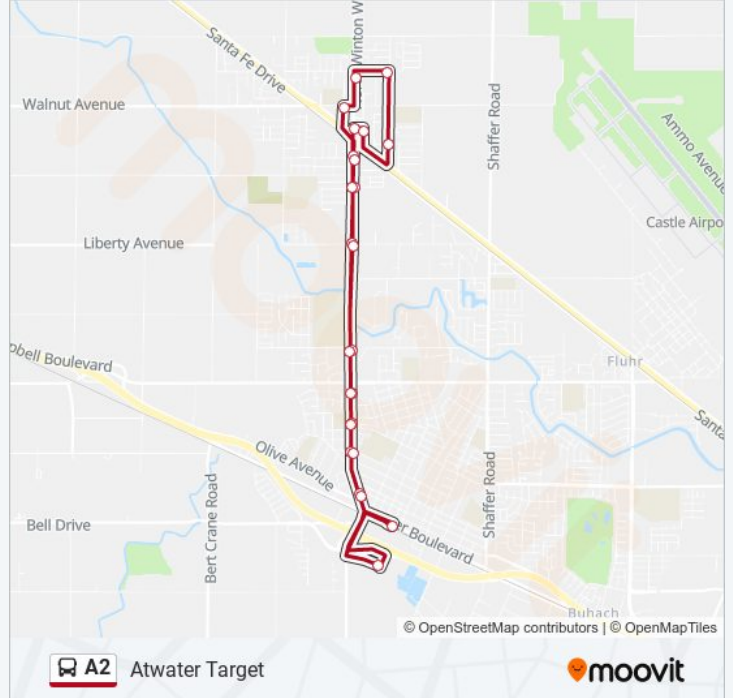

**Direction: Atwater Target**  
 26 stops  
[VIEW LINE SCHEDULE](#)

- Atwater Target
- Atwater Transpo
- Winton @ Olive (Northbound)
- Winton @ Grove (Northbound)
- Winton @ Juniper/St. Anthony's (Northbound)
- Winton @ Bellevue/ 99 Cent Store (Northbound)
- Winton @ Fruitland/Atwater Hs (Northbound)
- Winton Way @ Gertrude Ave (Northbound)
- Winton @ Doris/Winton Po (Northbound)
- Winton Way @ Crawford St (Northbound)
- Center @ Walnut/Winton Library (Northbound)
- Winton Way @ Myrtle Ave (Northbound)
- Myrtle @ California (Eastbound)
- California @ Helton
- Dollar General
- Park Ave @ Winton Way (Westbound)
- Winton Way @ Crawford St (Southbound)
- Winton @ Doris/Winton Po (Southbound)
- Winton Way @ Gertrude Ave (Southbound)
- Winton @ Fruitland/Atwater Hs (Southbound)
- Winton @ Bellevue/99 Cent Store (Southbound)
- Winton @ Juniper/ St. Anthony (Southbound)

**A2 bus Time Schedule**  
 Atwater Target Route Timetable:

Sunday	8:32 AM - 4:10 PM
Monday	6:50 AM - 5:40 PM
Tuesday	6:50 AM - 5:40 PM
Wednesday	6:50 AM - 5:40 PM
Thursday	6:50 AM - 5:40 PM
Friday	6:50 AM - 5:40 PM
Saturday	8:32 AM - 4:10 PM

**A2 bus Info**  
**Direction:** Atwater Target  
**Stops:** 26  
**Trip Duration:** 44 min  
**Line Summary:**

Winton @ Grove (Southbound)

Winton @ Olive (Southbound)

Atwater Transpo

Atwater Target

### Direction: Atwater Transpo

15 stops

[VIEW LINE SCHEDULE](#)

Center @ Walnut/Winton Library (Northbound)

Winton Way @ Myrtle Ave (Northbound)

Myrtle @ California (Eastbound)

California @ Helton

Dollar General