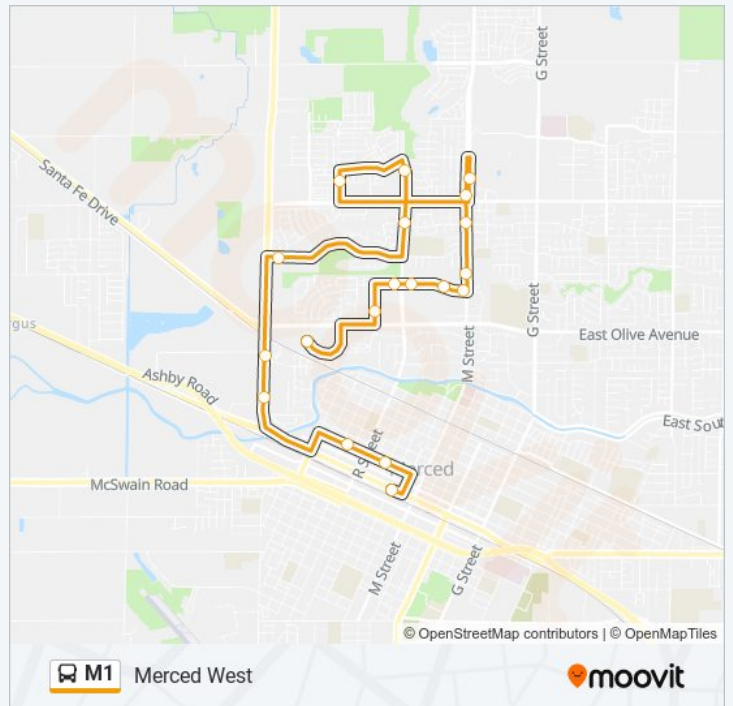

Hwy 59 @ Riviera Holiday Mobile Estates (Northbound)

Hwy 59 @ Willowbrook (Northbound)

Buena Vista Plaza (North/South Bound)

R St @ Donna Dr (Northbound)

El Redondo Dr @ Jenner Dr

Village Terrace Landing Apts

Merced College

M St @ Yosemite Av

M St @ Donna (Southbound)

M St @ Villages Apts (Southbound)

Loughborough Dr & M St

Loughborough Dr @ Laurel Glen Apts (Westbound)

Loughborough @ Target/Merced Mall (Westbound)

Loughborough @ Village Meadow Apts (Westbound)

Meadows @ Olive (Southbound)

Wal-Mart (Northbound)

Friday

7:30 PM

Saturday

5:30 PM

M1 bus Info

Direction: Wal-Mart (Northbound)

Stops: 19

Trip Duration: 37 min

Line Summary:

M1 bus time schedules and route maps are available in an offline PDF at moovitapp.com. Use the [Moovit App](#) to see live bus times, train schedule or subway schedule, and step-by-step directions for all public transit in Fresno.

[About Moovit](#) • [MaaS Solutions](#) • [Supported Countries](#) • [Mooviter Community](#)

© 2024 Moovit - All Rights Reserved

Check Live Arrival Times