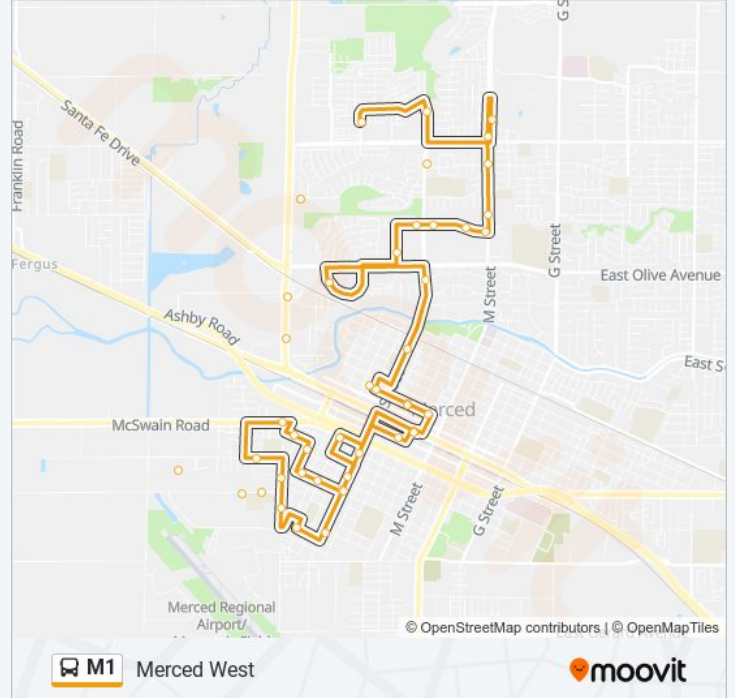

**M1 bus Info**

**Direction:** Transpo (Outside)

**Stops:** 45

**Trip Duration:** 75 min

**Line Summary:**

Olivewood Dr. @ R St (Southbound)

R St @ 23rd St (Southbound)

18th St @ S St/ Edd (Eastbound)

18th @ P St (Eastbound)

18th St @ N St (Eastbound)

Merced Transpo (Inside)

W 15th @ P St

R St @ 12th St (Southbound)

R St @ 10th

R St @ 8th St (Southbound)

8th St @ T St (Westbound)

Merced County Workforce Dev (Eastbound)

West Av @ 4th (Southbound)

T St. @ 3rd St.

R St @ 4th (Northbound)

R St @ 8th (Northbound)

Dmv

Transpo (Outside)

### Direction: Wal-Mart (Northbound)

19 stops

[VIEW LINE SCHEDULE](#)

Transpo (Outside)

18th @ P St (Westbound)

18th @ S St / Edd (Westbound)